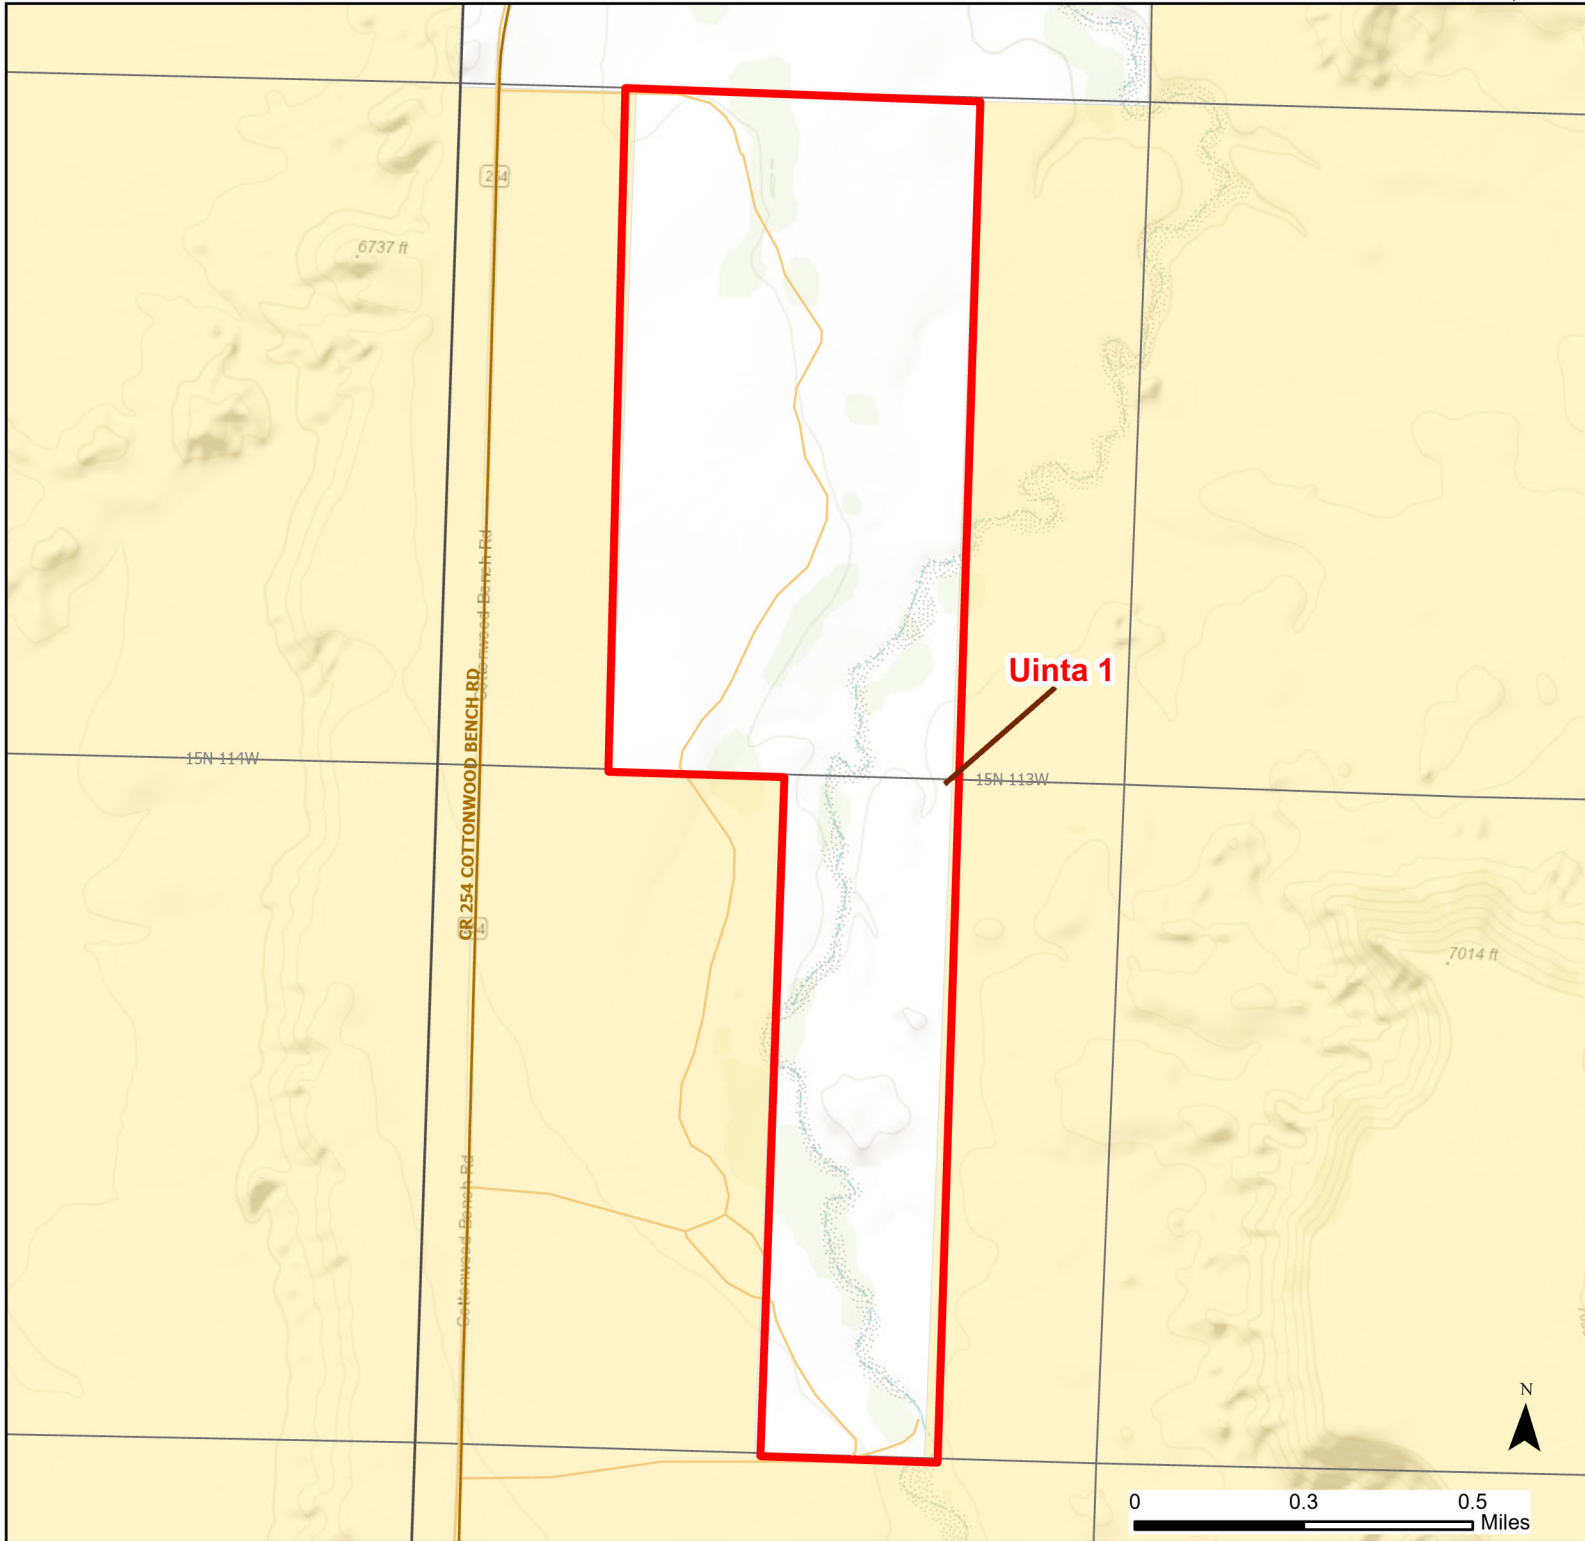

# Uinta 1 Walk-in Hunting Area

Access Dates:  
08/15 - 03/01  
2024 Hunt Season

Parking	Closed Road	Boundary	Limited Range Weapons and Archery	State
Road Closed	WIA Use Only	Archery Only	Other	DOD
Coupon Box	Roads	County Boundaries	CLOSED	BLM
Gate	Open Road			Forest Service
Special Conditions Apply				Wyoming Game & Fish Dept.
				Private

Species allowed to hunt: Sage Grouse, Rabbit, Antelope, Deer, Elk

Rules:

This map is for visual use, assistance and general location only, does not represent a survey, and is not to be used for legal conveyance. Hunt Area boundaries are approximate, consult Game and Fish Hunting Regulations for descriptions and restrictions. Access to these private lands for any commercial activity must be gained by contacting the individual landowner(s) directly.