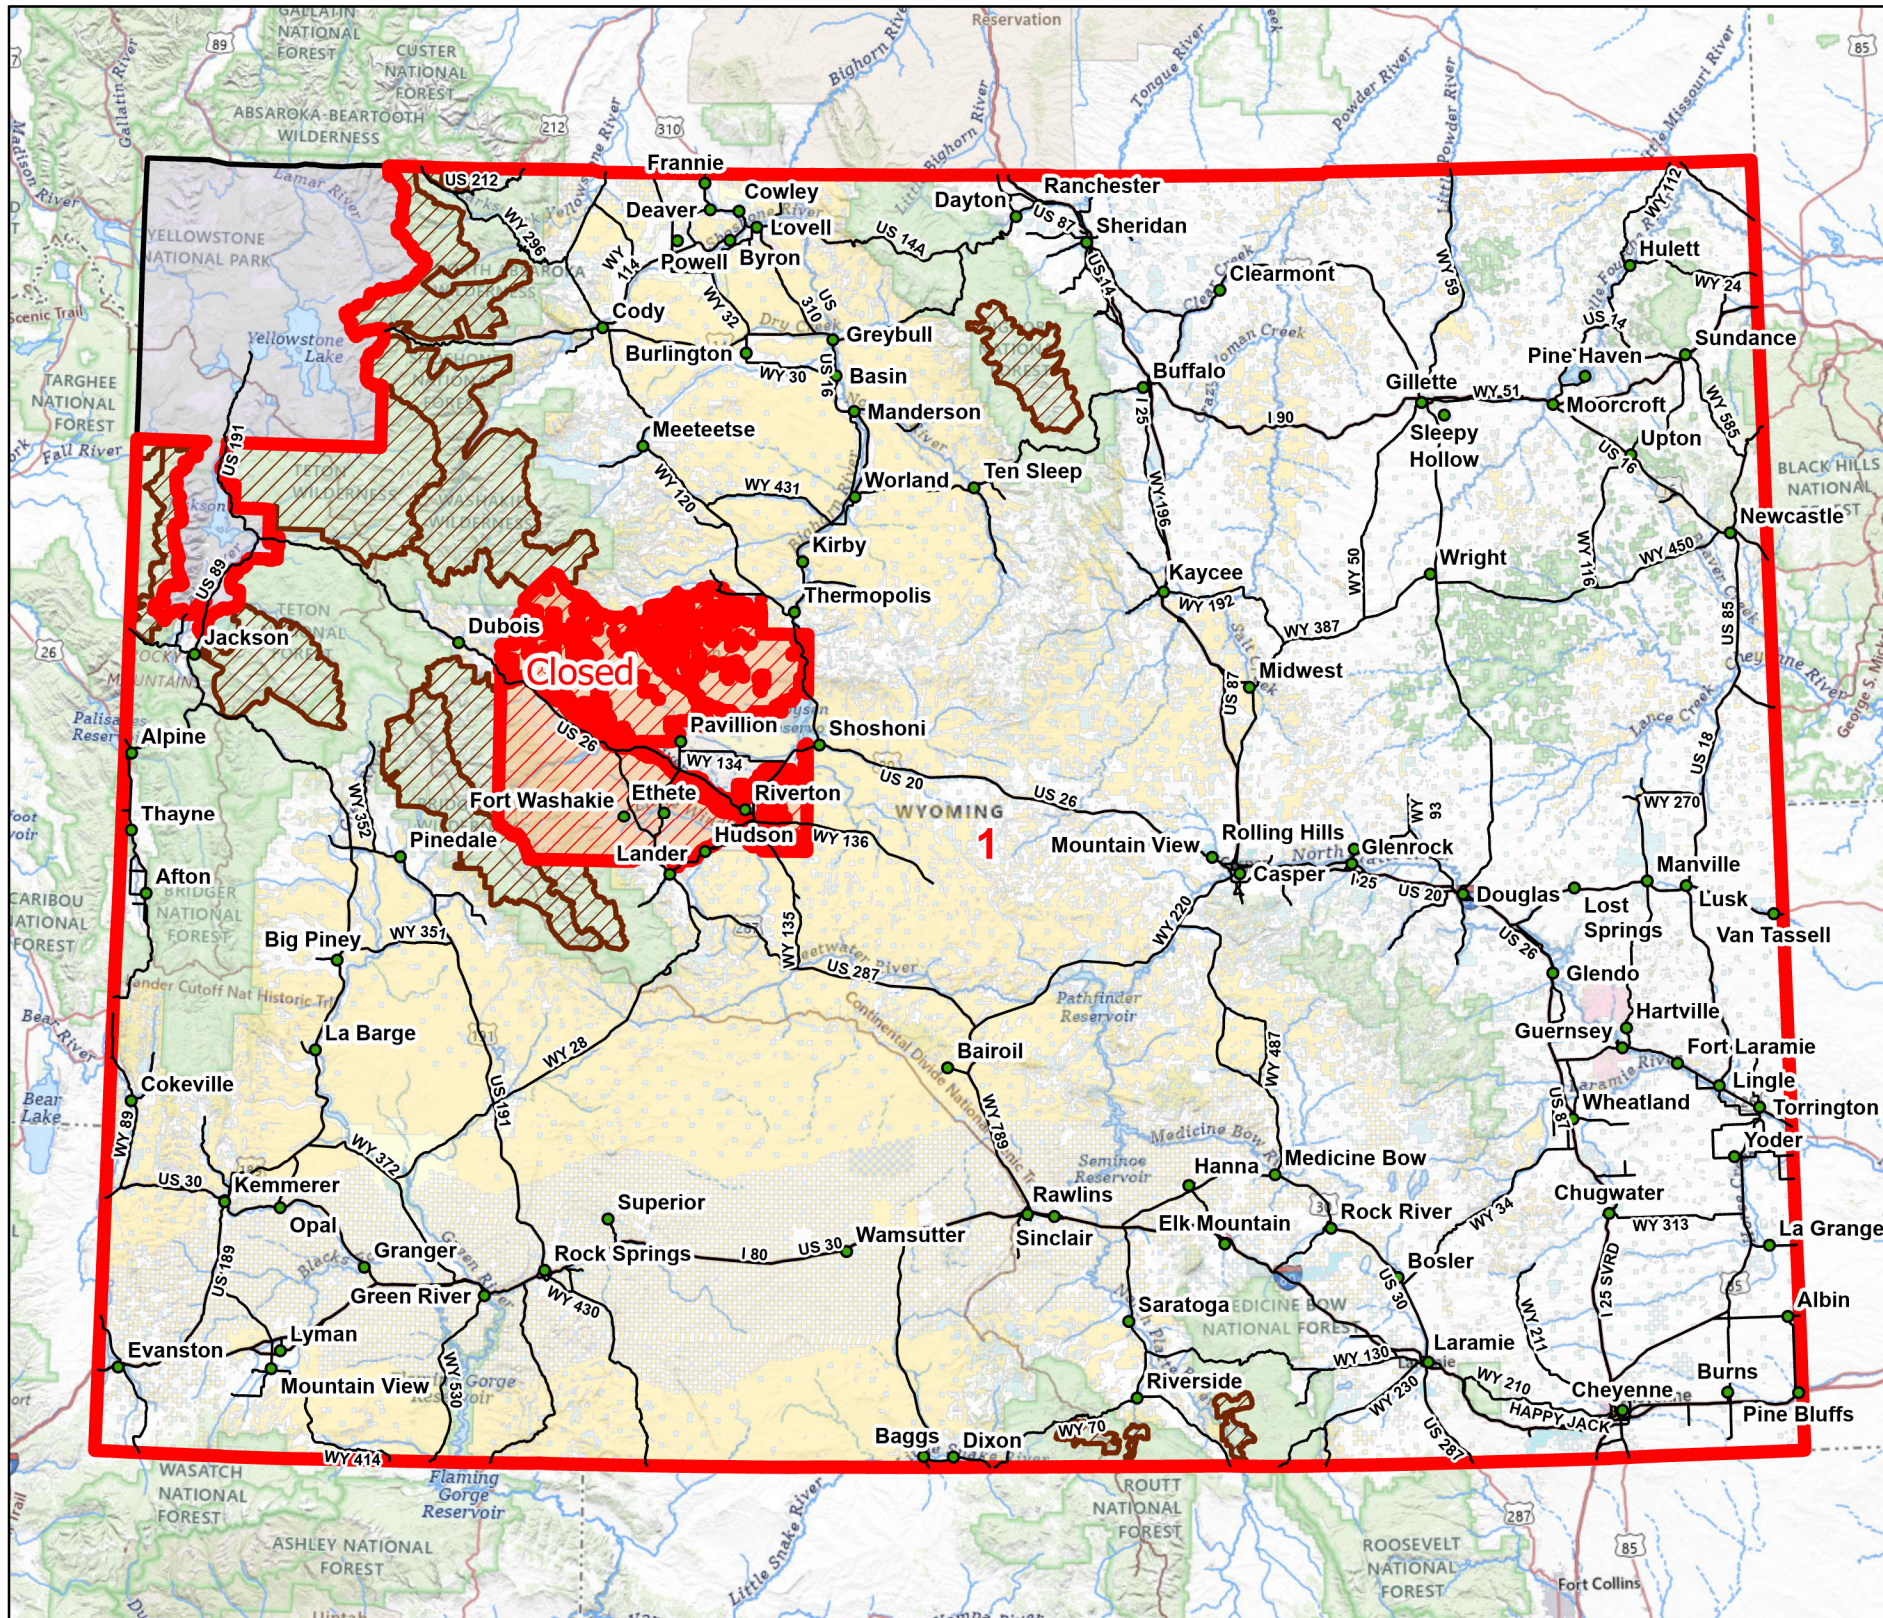

Turkey Hunt Area 1

-  Turkey Hunt Area
-  Wilderness Area
-  State
-  BLM
-  BIA
-  Forest Service
-  Fish & Wildlife Service
-  National Park Service
-  DOD
-  Bureau of Reclamation
-  WY Game & Fish Dept.
-  Local Government
-  Other Federal
-  Private

Date: 8/1/2024

Wyoming Game and Fish Department

** Wilderness Areas require nonresidents to utilize a hunting guide.

** This map is for visual use, assistance, and general location only, does not represent a survey, and is not to be used for legal conveyance. Area Boundaries are approximate and can change.