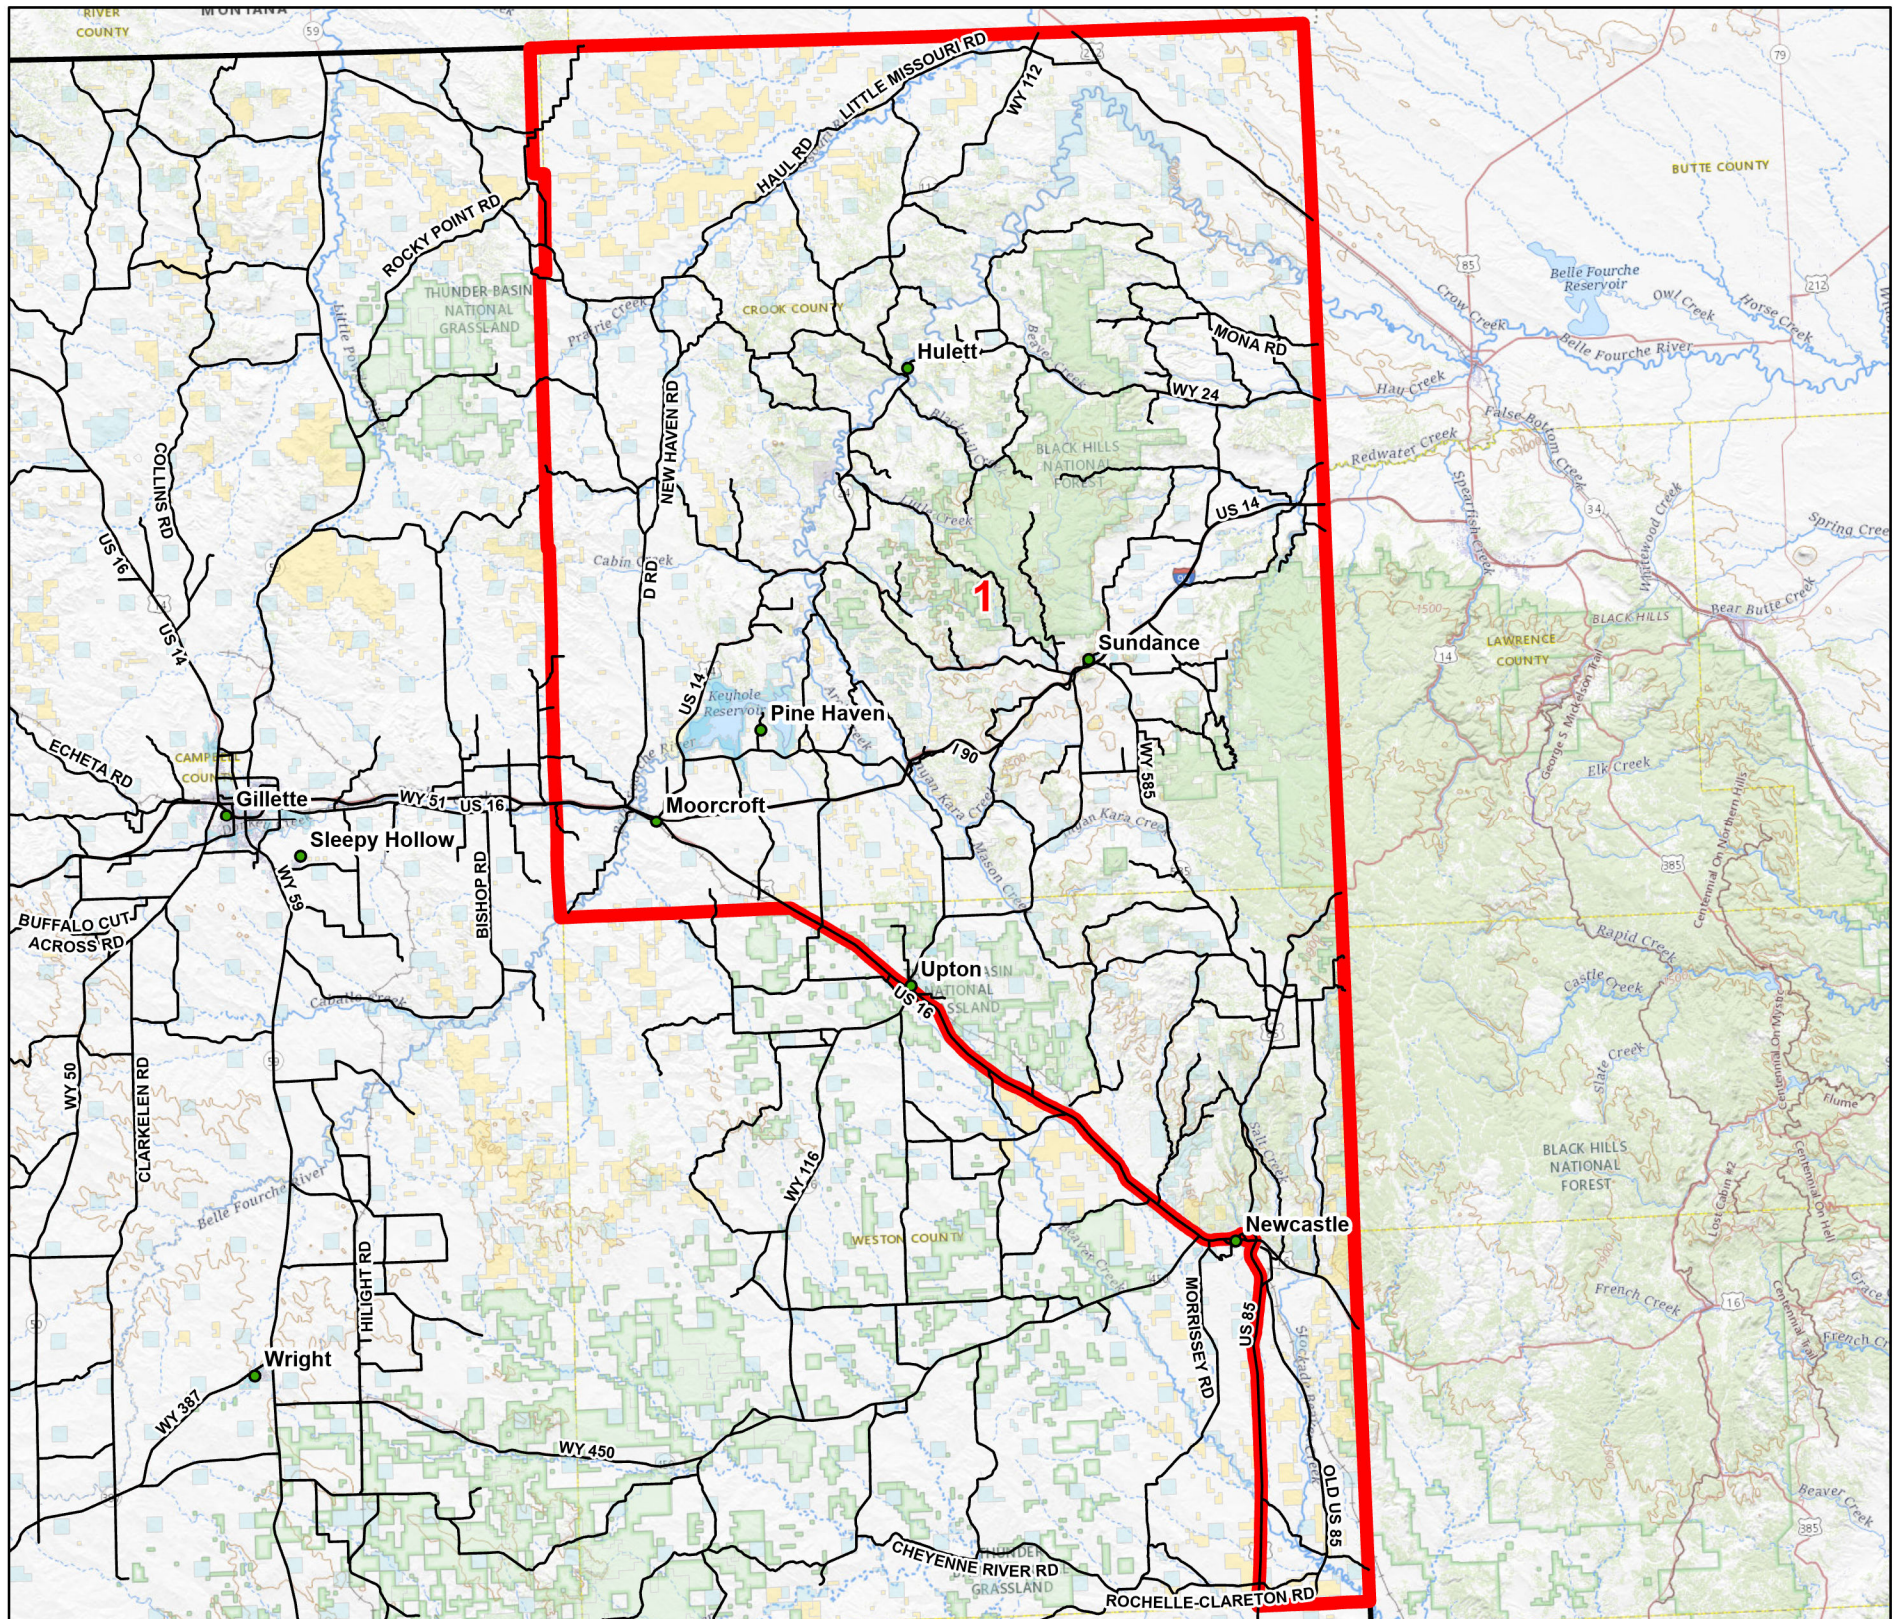

Turkey Hunt Area 1

-  Turkey Hunt Area
-  Wilderness Area
-  State
-  BLM
-  BIA
-  Forest Service
-  Fish & Wildlife Service
-  National Park Service
-  DOD
-  Bureau of Reclamation
-  WY Game & Fish Dept.
-  Local Government
-  Other Federal
-  Private

Date: 5/1/2024

Wyoming Game and Fish Department

** Wilderness Areas require nonresidents to utilize a hunting guide.

** This map is for visual use, assistance, and general location only, does not represent a survey, and is not to be used for legal conveyance. Area Boundaries are approximate and can change.