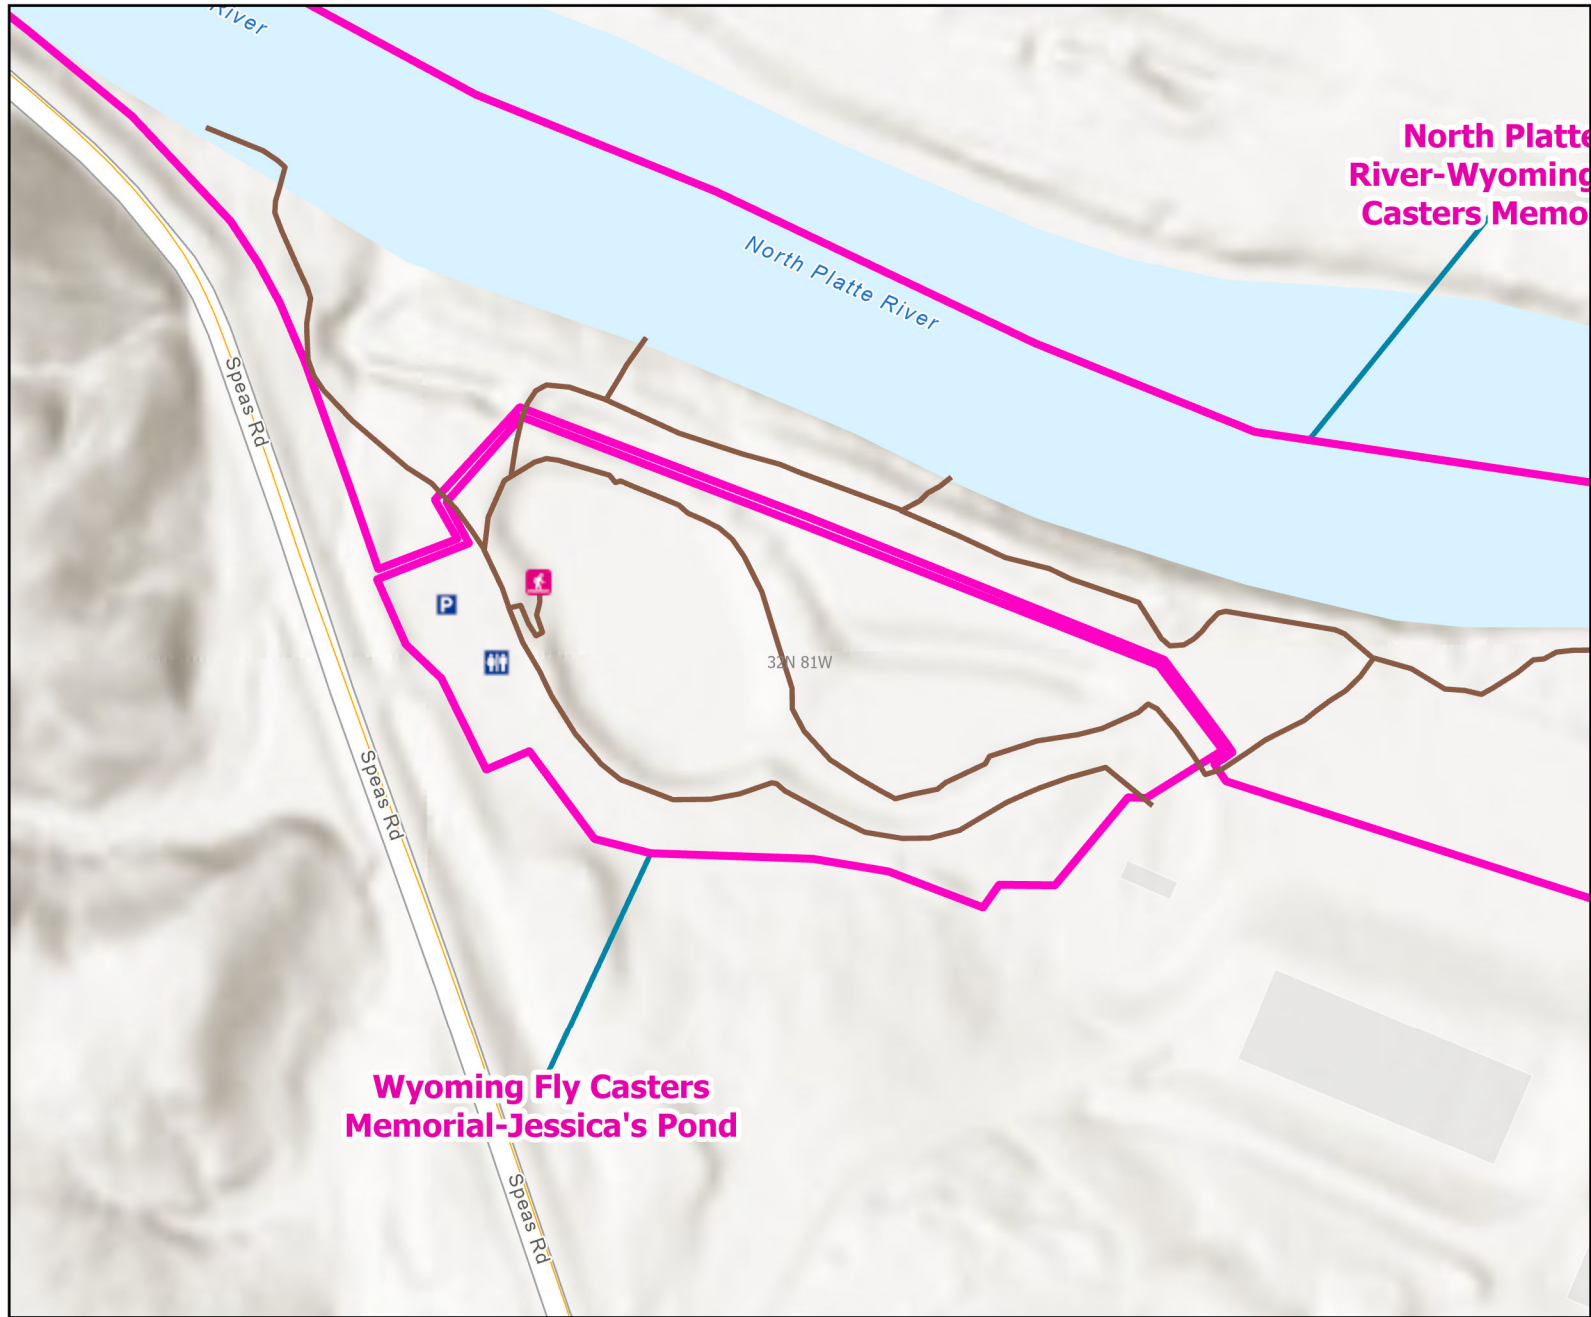

# Wyoming Fly Casters Memorial-Jessica's Pond Public Access Area

**Recreation Options:** Fishing

**Access Dates:** Open year round.

**Seasonal Closure:**

**Access Exceptions:**

**Area Regulations:** Access limited to WGFC lands. No hunting. No trapping. No camping. No fires.  
Access road and parking area are not plowed in winter. No pets or livestock allowed.

**Shed Limitations:**

**Pheasant Release Dates:**

This map is for visual use, assistance and general location only, does not represent a survey, and is not to be used for legal conveyance. Hunt Area boundaries are approximate, consult Game and Fish Hunting Regulations for descriptions and restrictions. Access to these private lands for any commercial activity must be gained by contacting the individual landowner(s) directly.