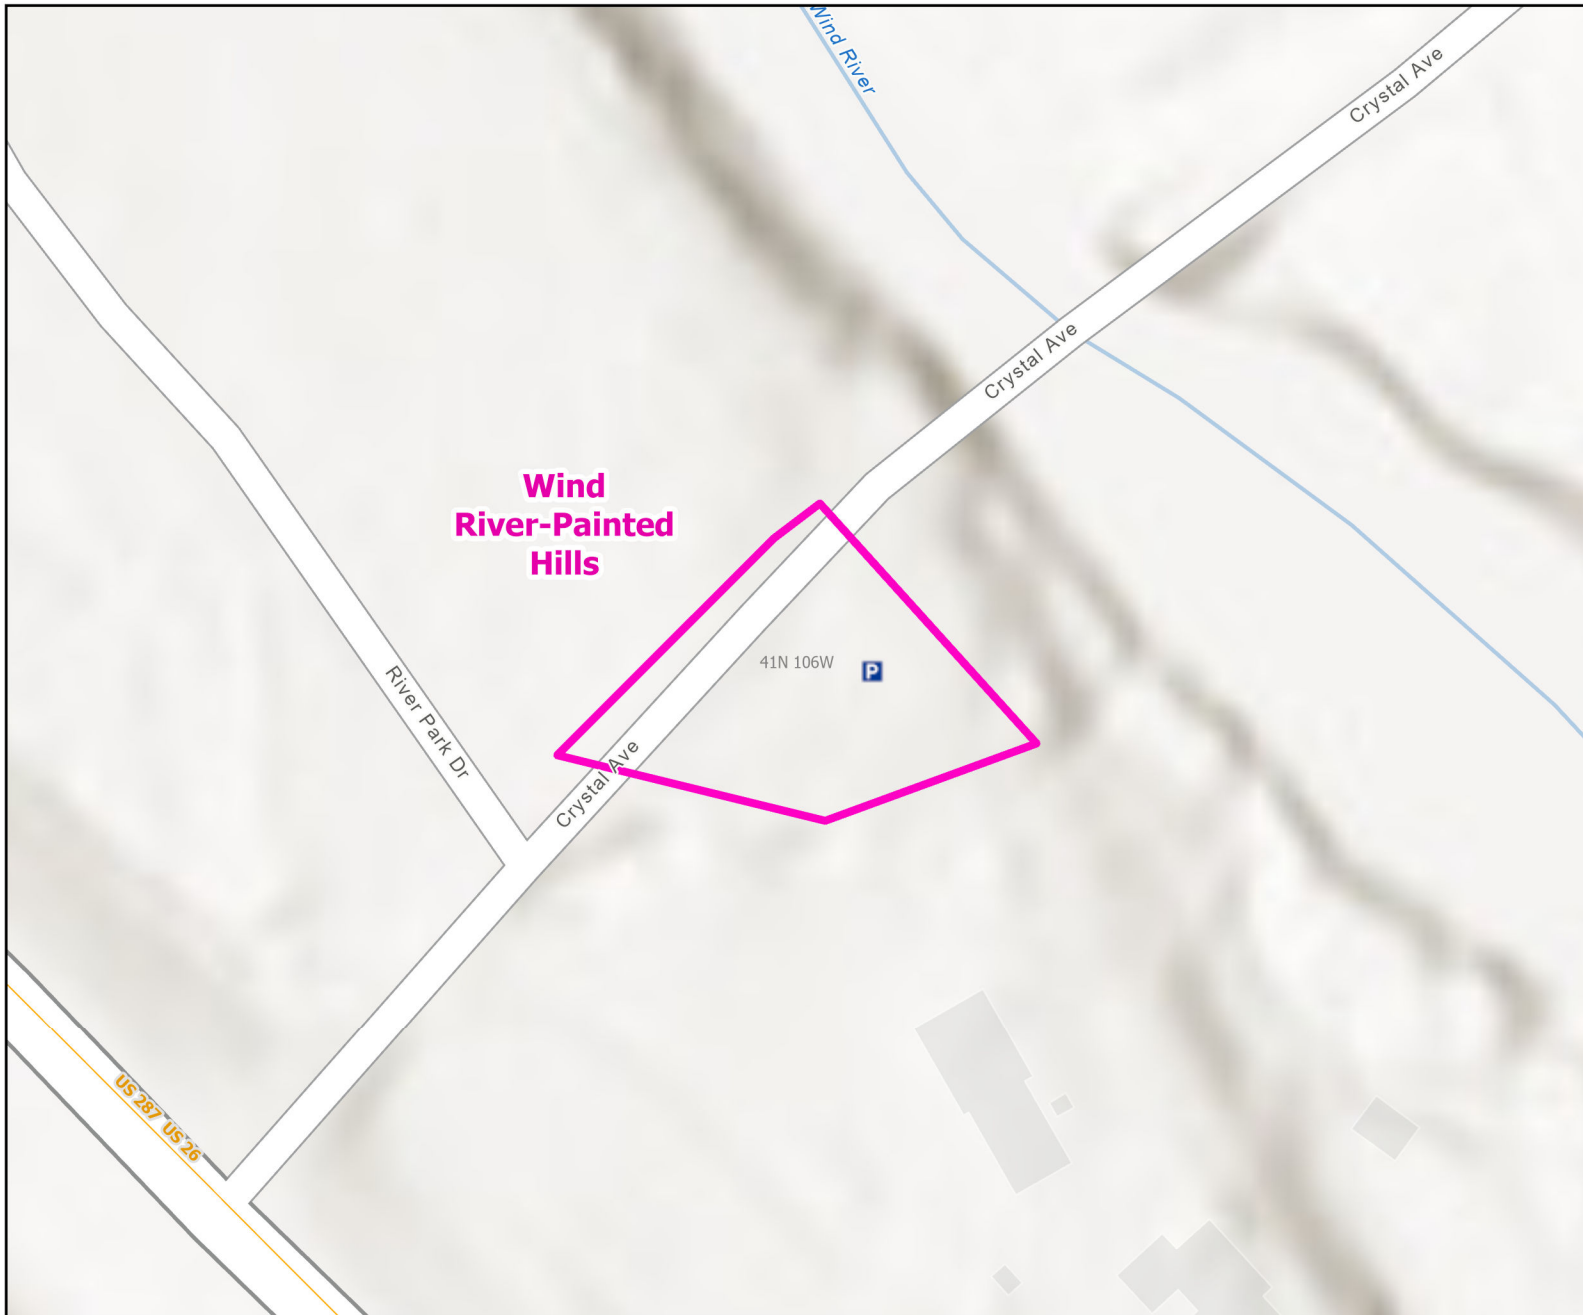

Wind River-Painted Hills Public Access Area

Recreation Options: Fishing
 Access Dates: Open year round
 Seasonal Closure:
 Access Exceptions:
 Area Regulations:
 Shed Limitations:
 Pheasant Release Dates:

This map is for visual use, assistance and general location only, does not represent a survey, and is not to be used for legal conveyance. Hunt Area boundaries are approximate, consult Game and Fish Hunting Regulations for descriptions and restrictions. Access to these private lands for any commercial activity must be gained by contacting the individual landowner(s) directly.