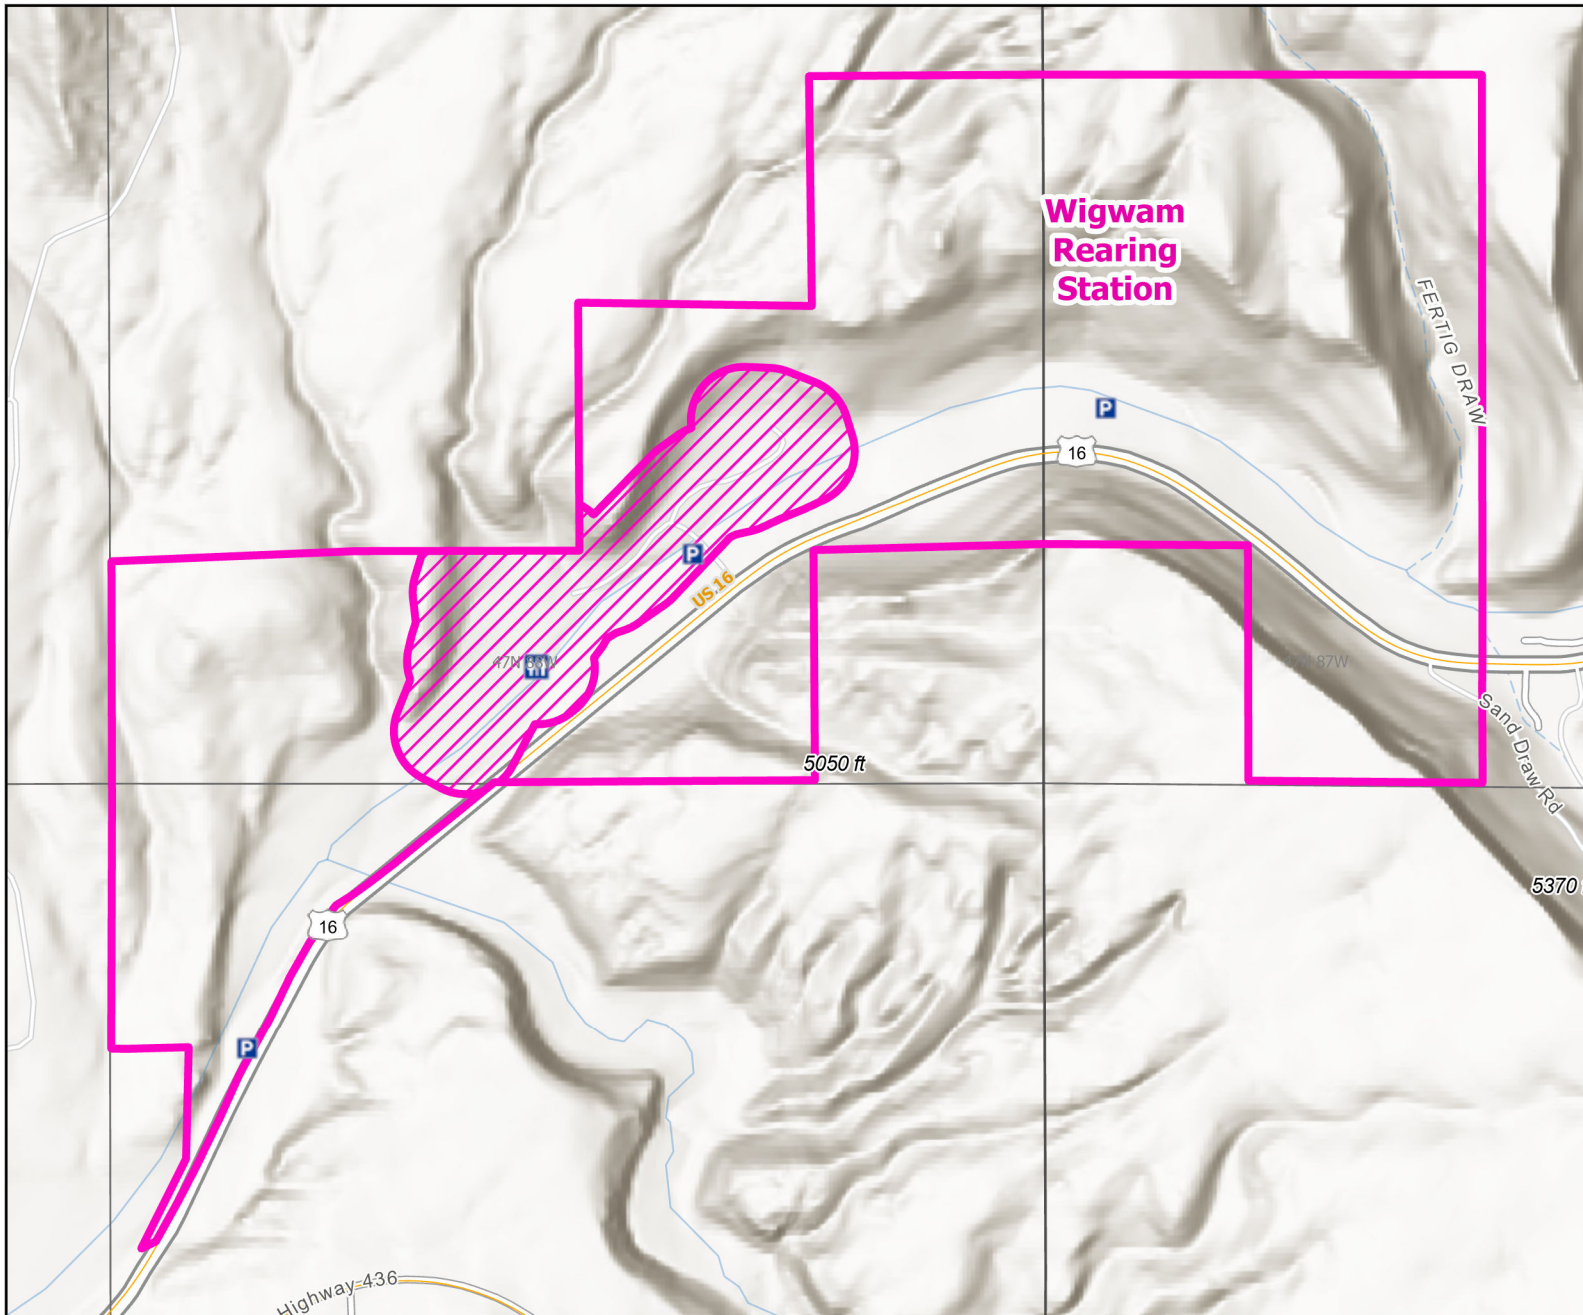

# Wigwam Rearing Station Public Access Area

Recreation Options: Fishing, Hunting, Hiking  
 Access Dates: Open year round  
 Seasonal Closure:  
 Access Exceptions: 100 yard No Hunting Area around buildings  
 Area Regulations:  
 Shed Limitations:  
 Pheasant Release Dates:

This map is for visual use, assistance and general location only, does not represent a survey, and is not to be used for legal conveyance. Hunt Area boundaries are approximate, consult Game and Fish Hunting Regulations for descriptions and restrictions. Access to these private lands for any commercial activity must be gained by contacting the individual landowner(s) directly.