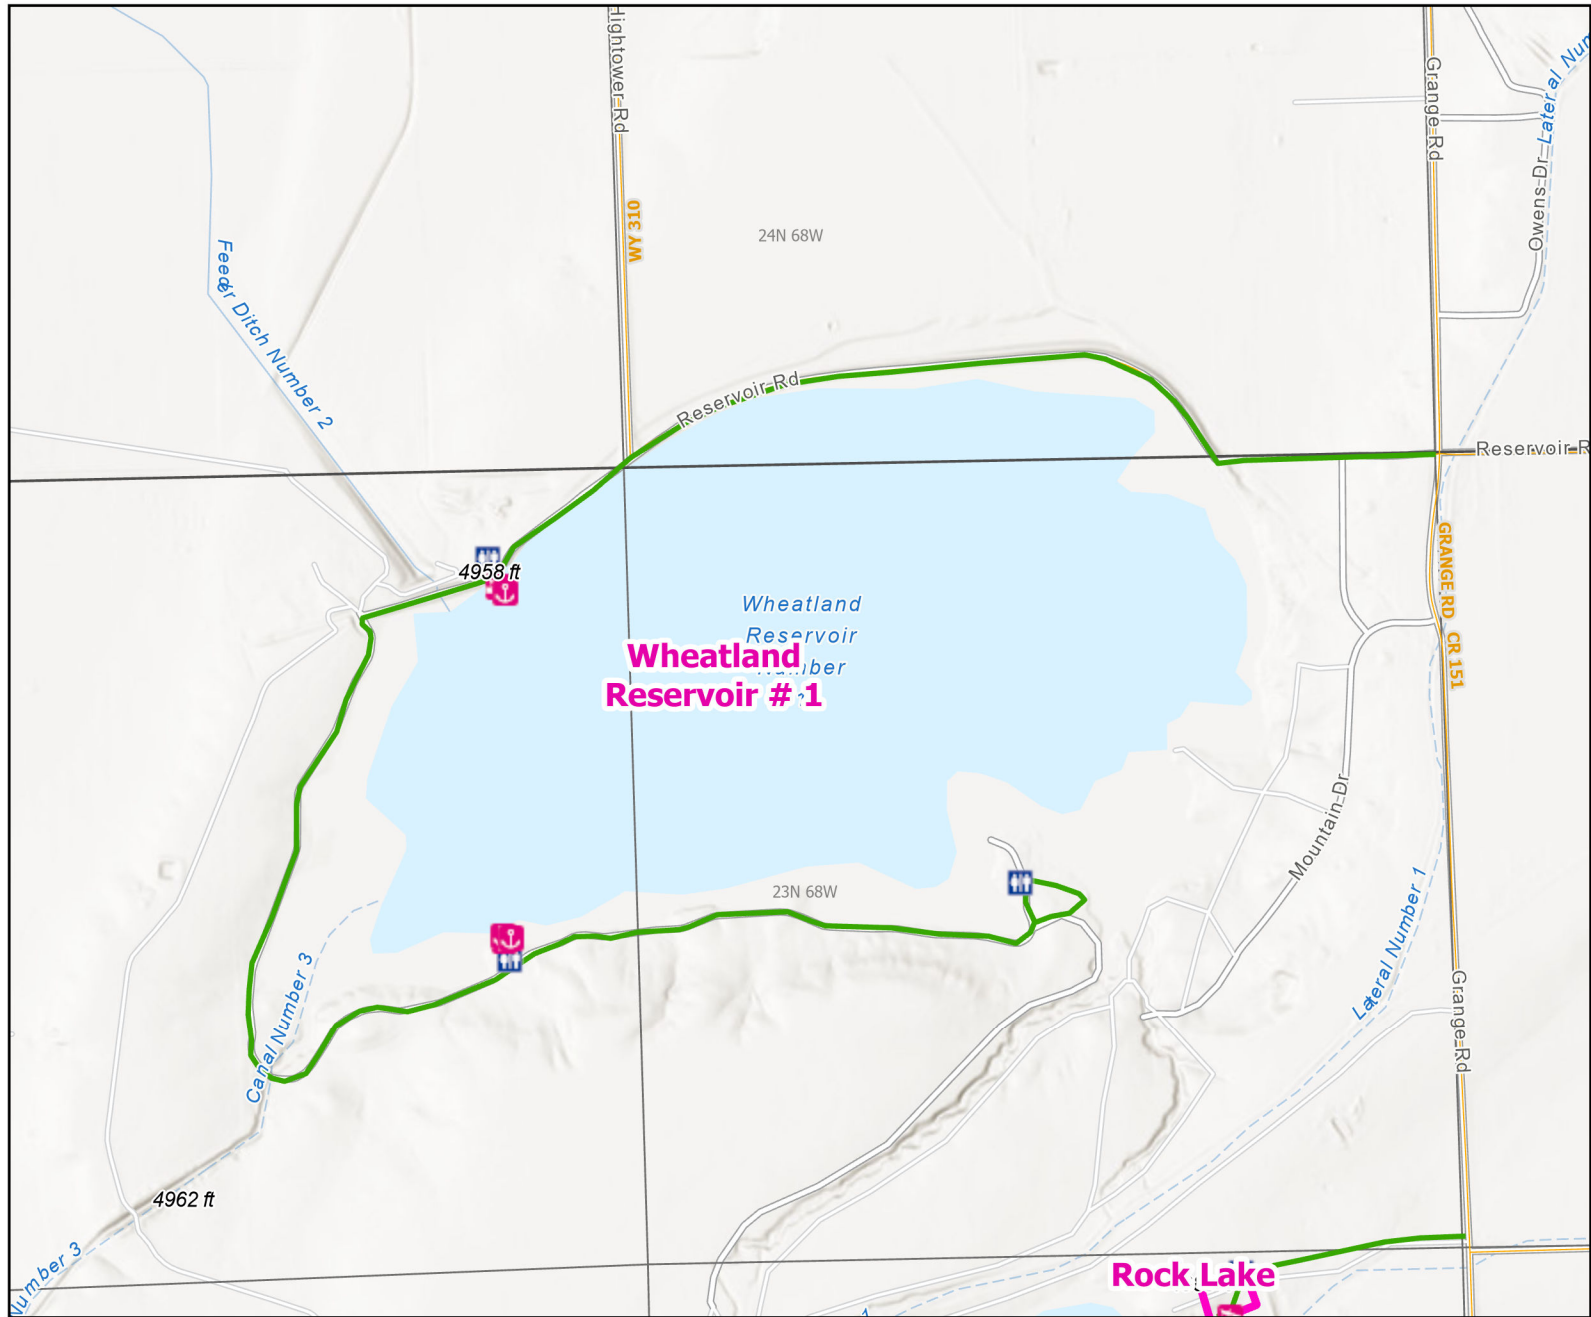

# Wheatland Reservoir # 1 Public Access Area

**Recreation Options:** Fishing, Camping, Boating, Wildlife Viewing

**Access Dates:** Open year round

**Seasonal Closure:**

**Access Exceptions:**

**Area Regulations:** Limited to easement area marked with signs No Hunting or shooting of firearms, 5 day camping limit, Access road and parking not plowed during winter. No Fireworks

**Shed Limitations:**

**Pheasant Release Dates:**

This map is for visual use, assistance and general location only, does not represent a survey, and is not to be used for legal conveyance. Hunt Area boundaries are approximate, consult Game and Fish Hunting Regulations for descriptions and restrictions. Access to these private lands for any commercial activity must be gained by contacting the individual landowner(s) directly.