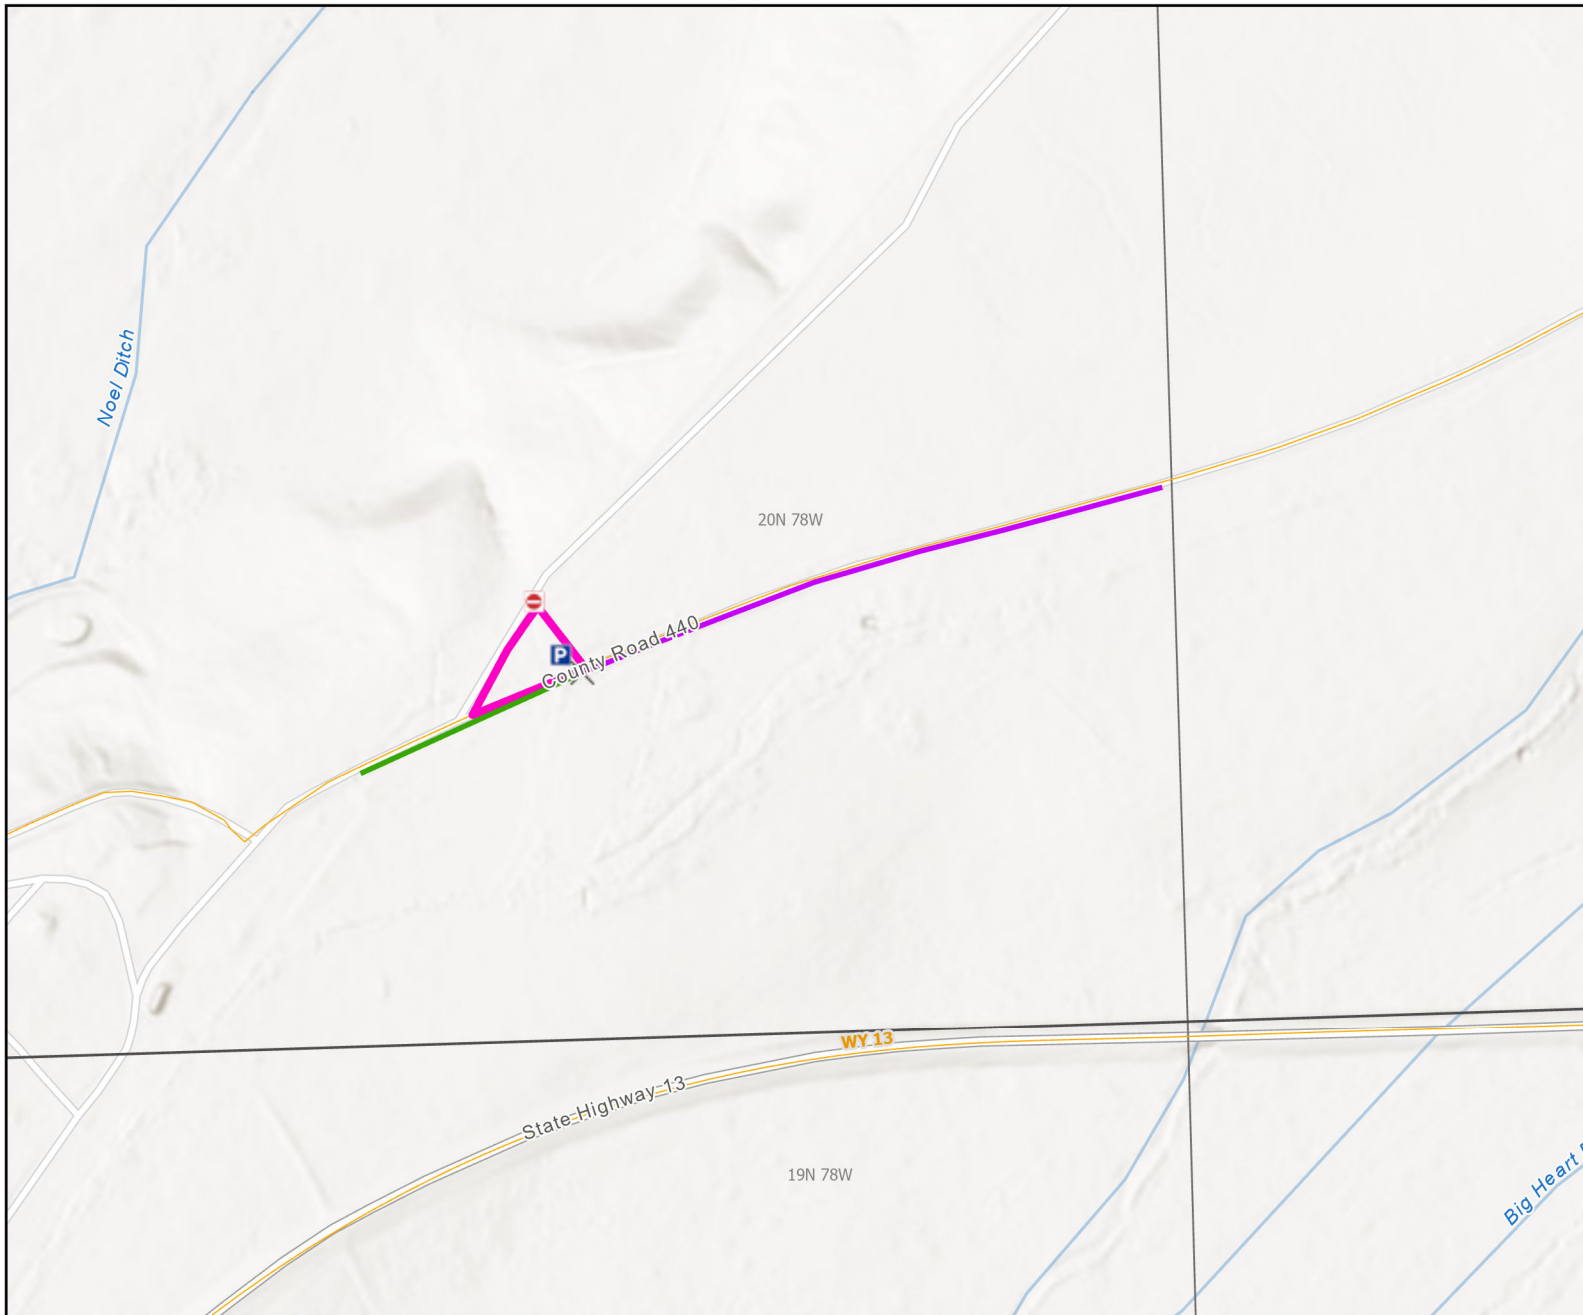

## Public Access Area

**Recreation Options:** Hunting access

**Access Dates:** August 15 through January 31

**Seasonal Closure:** February 1 through July 31

**Access Exceptions:**

**Area Regulations:** Limited to easement area marked with signs. No overnight camping. Fires and fireworks prohibited. Easement road and parking area not plowed in winter.

**Shed Limitations:** No collection of shed antlers or horns January 1- May 1 @ 6AM.

**Pheasant Release Dates:**

This map is for visual use, assistance and general location only, does not represent a survey, and is not to be used for legal conveyance. Hunt Area boundaries are approximate, consult Game and Fish Hunting Regulations for descriptions and restrictions. Access to these private lands for any commercial activity must be gained by contacting the individual landowner(s) directly.