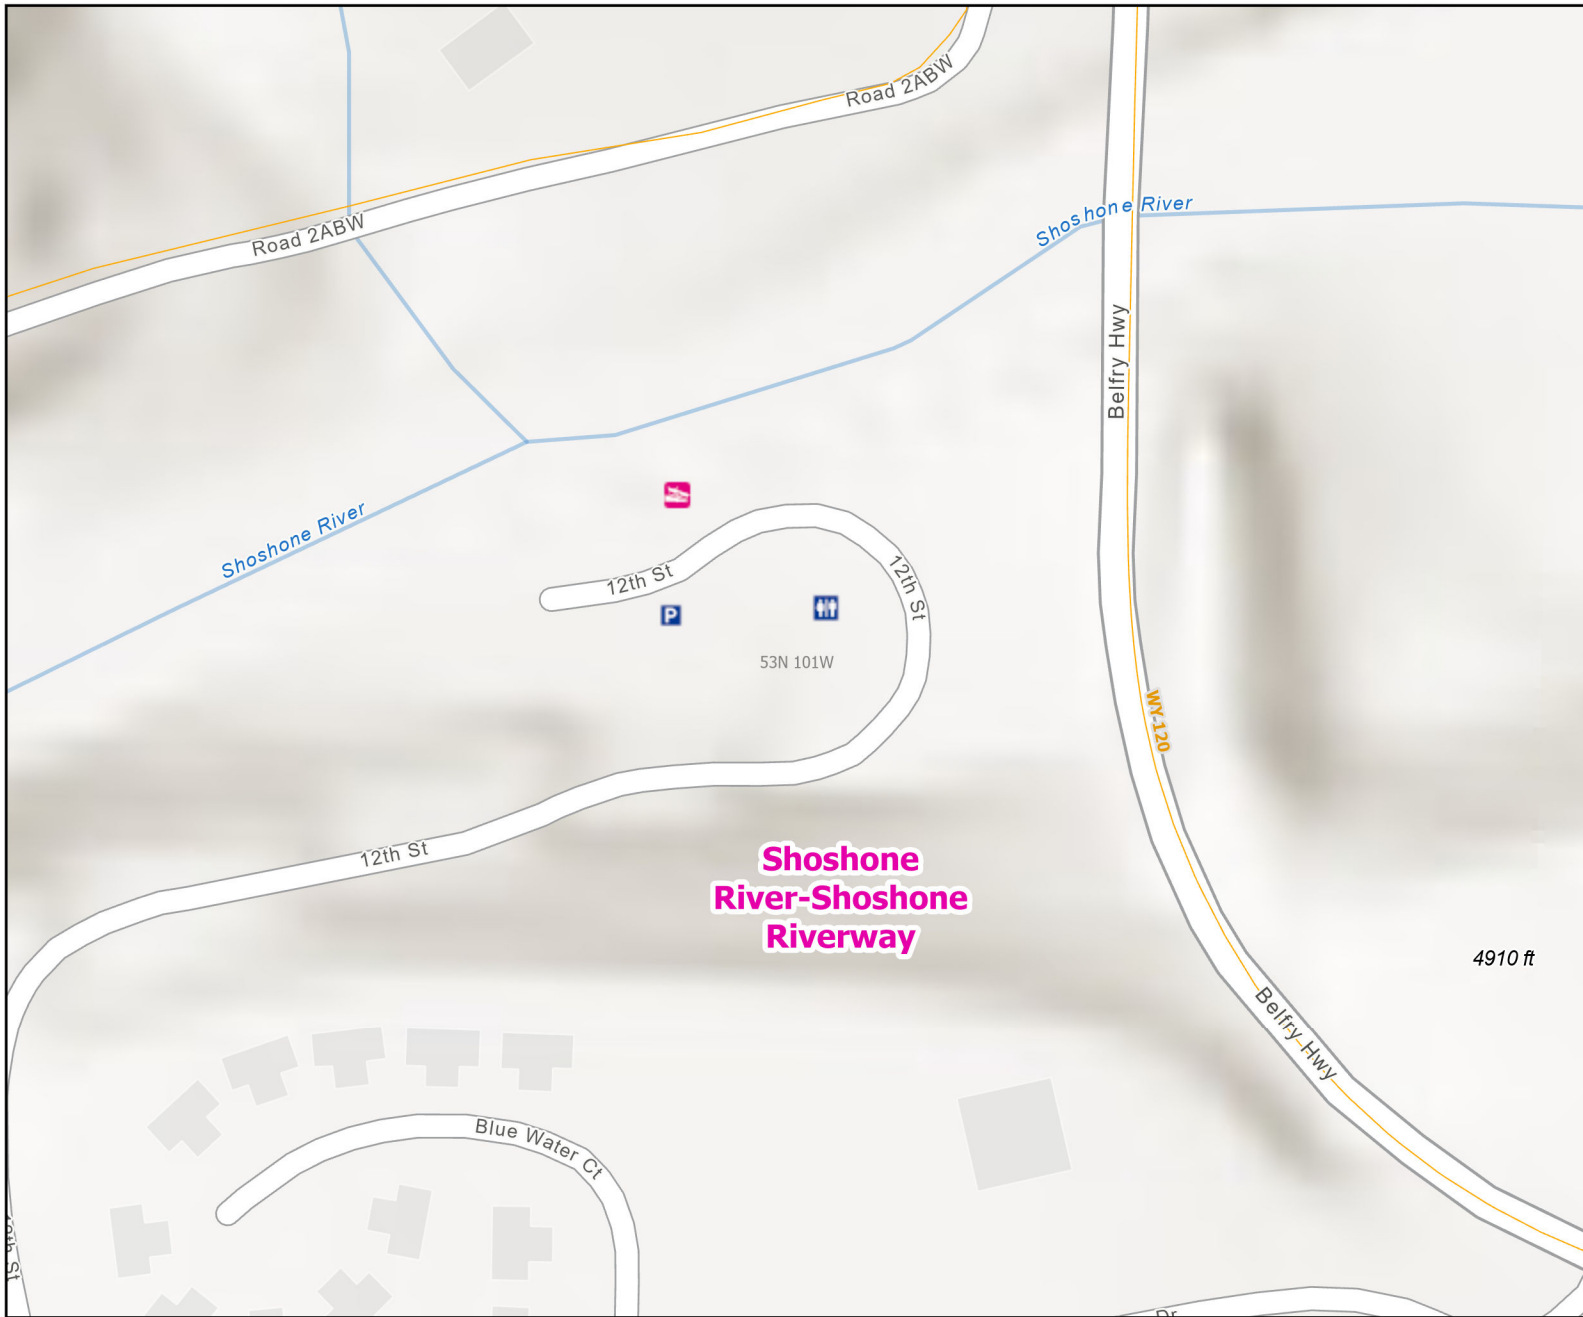

# Shoshone River-Shoshone Riverway Public Access Area

Recreation Options:  
 Access Dates: Open year round

Seasonal Closure:  
 Access Exceptions:

Area Regulations:

Shed Limitations:  
 Pheasant Release Dates:

This map is for visual use, assistance and general location only, does not represent a survey, and is not to be used for legal conveyance. Hunt Area boundaries are approximate, consult Game and Fish Hunting Regulations for descriptions and restrictions. Access to these private lands for any commercial activity must be gained by contacting the individual landowner(s) directly.