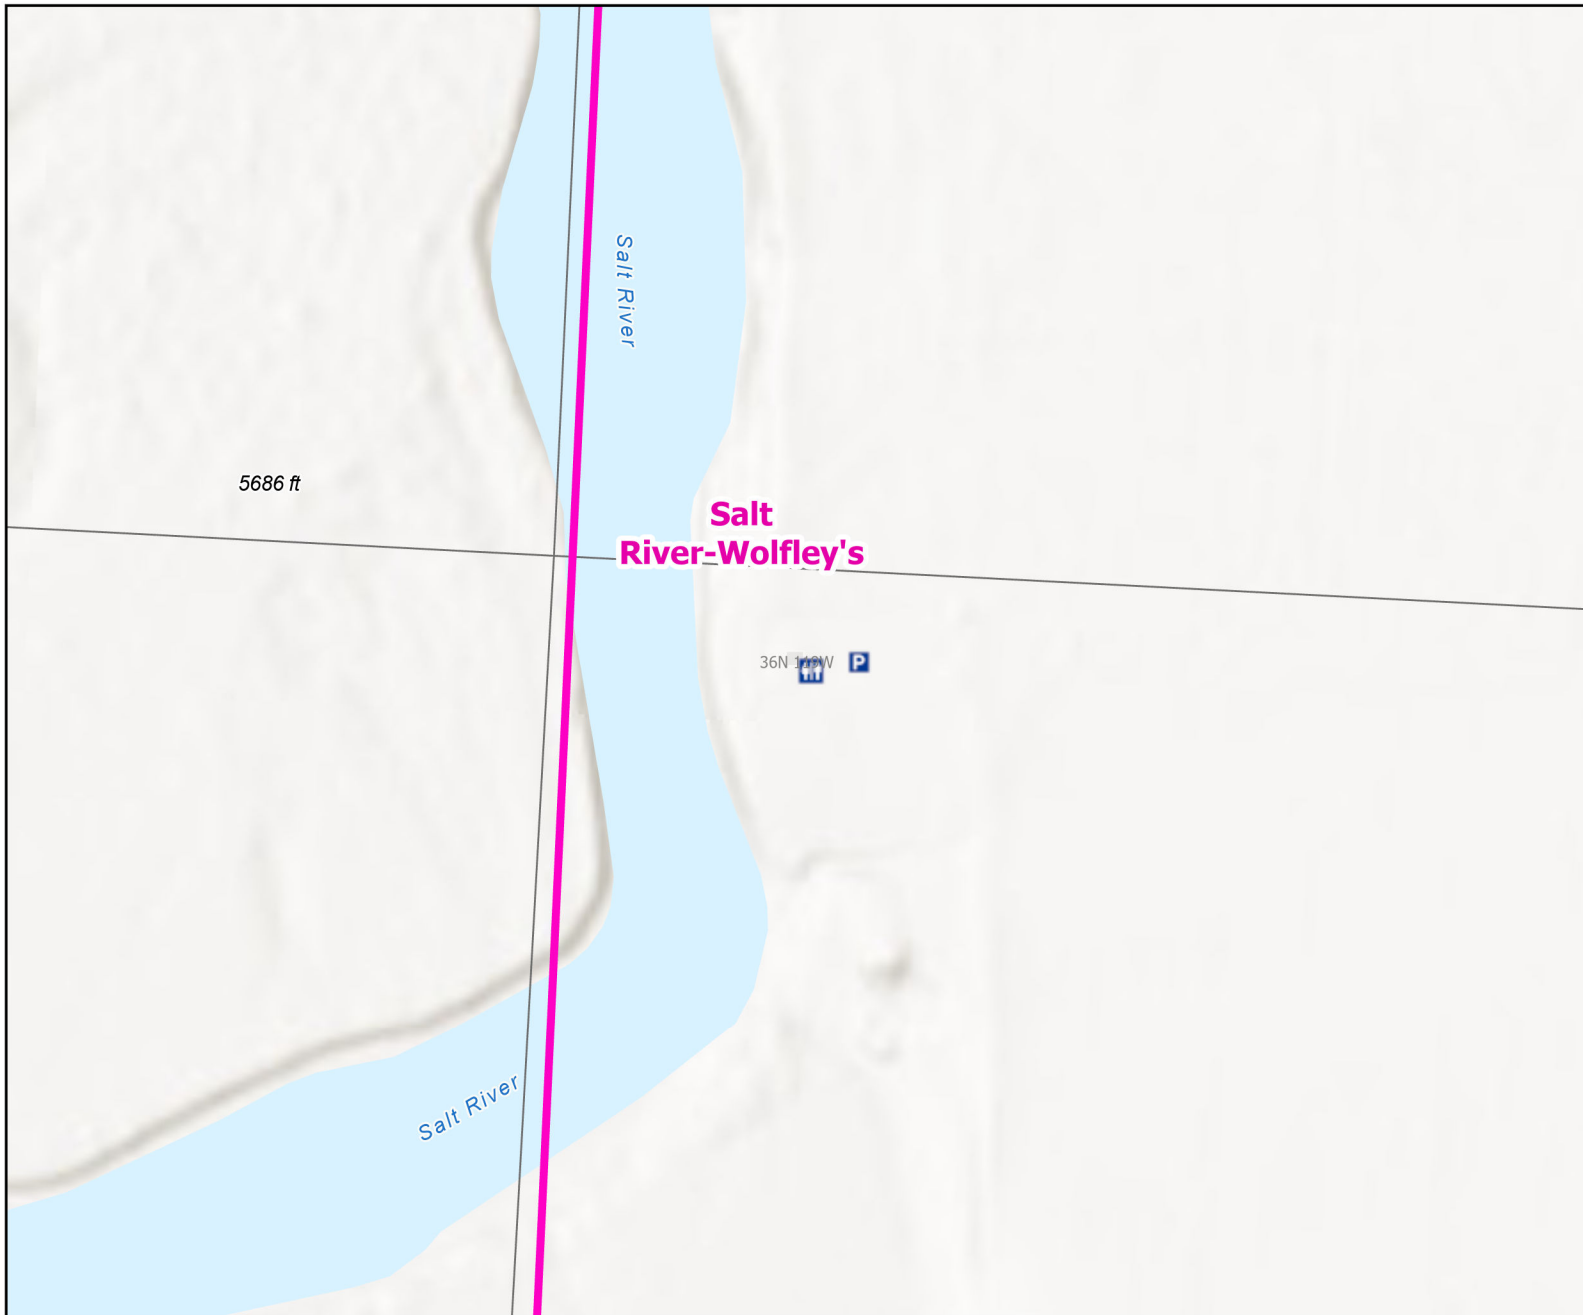

# Salt River-Wolfley's Public Access Area

**Recreation Options:** Fishing, Hunting, Waterfowl  
**Access Dates:** Open year round  
**Seasonal Closure:**  
**Access Exceptions:**  
**Area Regulations:** No overnight camping, open fires or fireworks. Easement road and parking area not plowed in winter.  
**Shed Limitations:** No collection of shed antlers or horns January 1- May 1 at 6:00 AM  
**Pheasant Release Dates:**