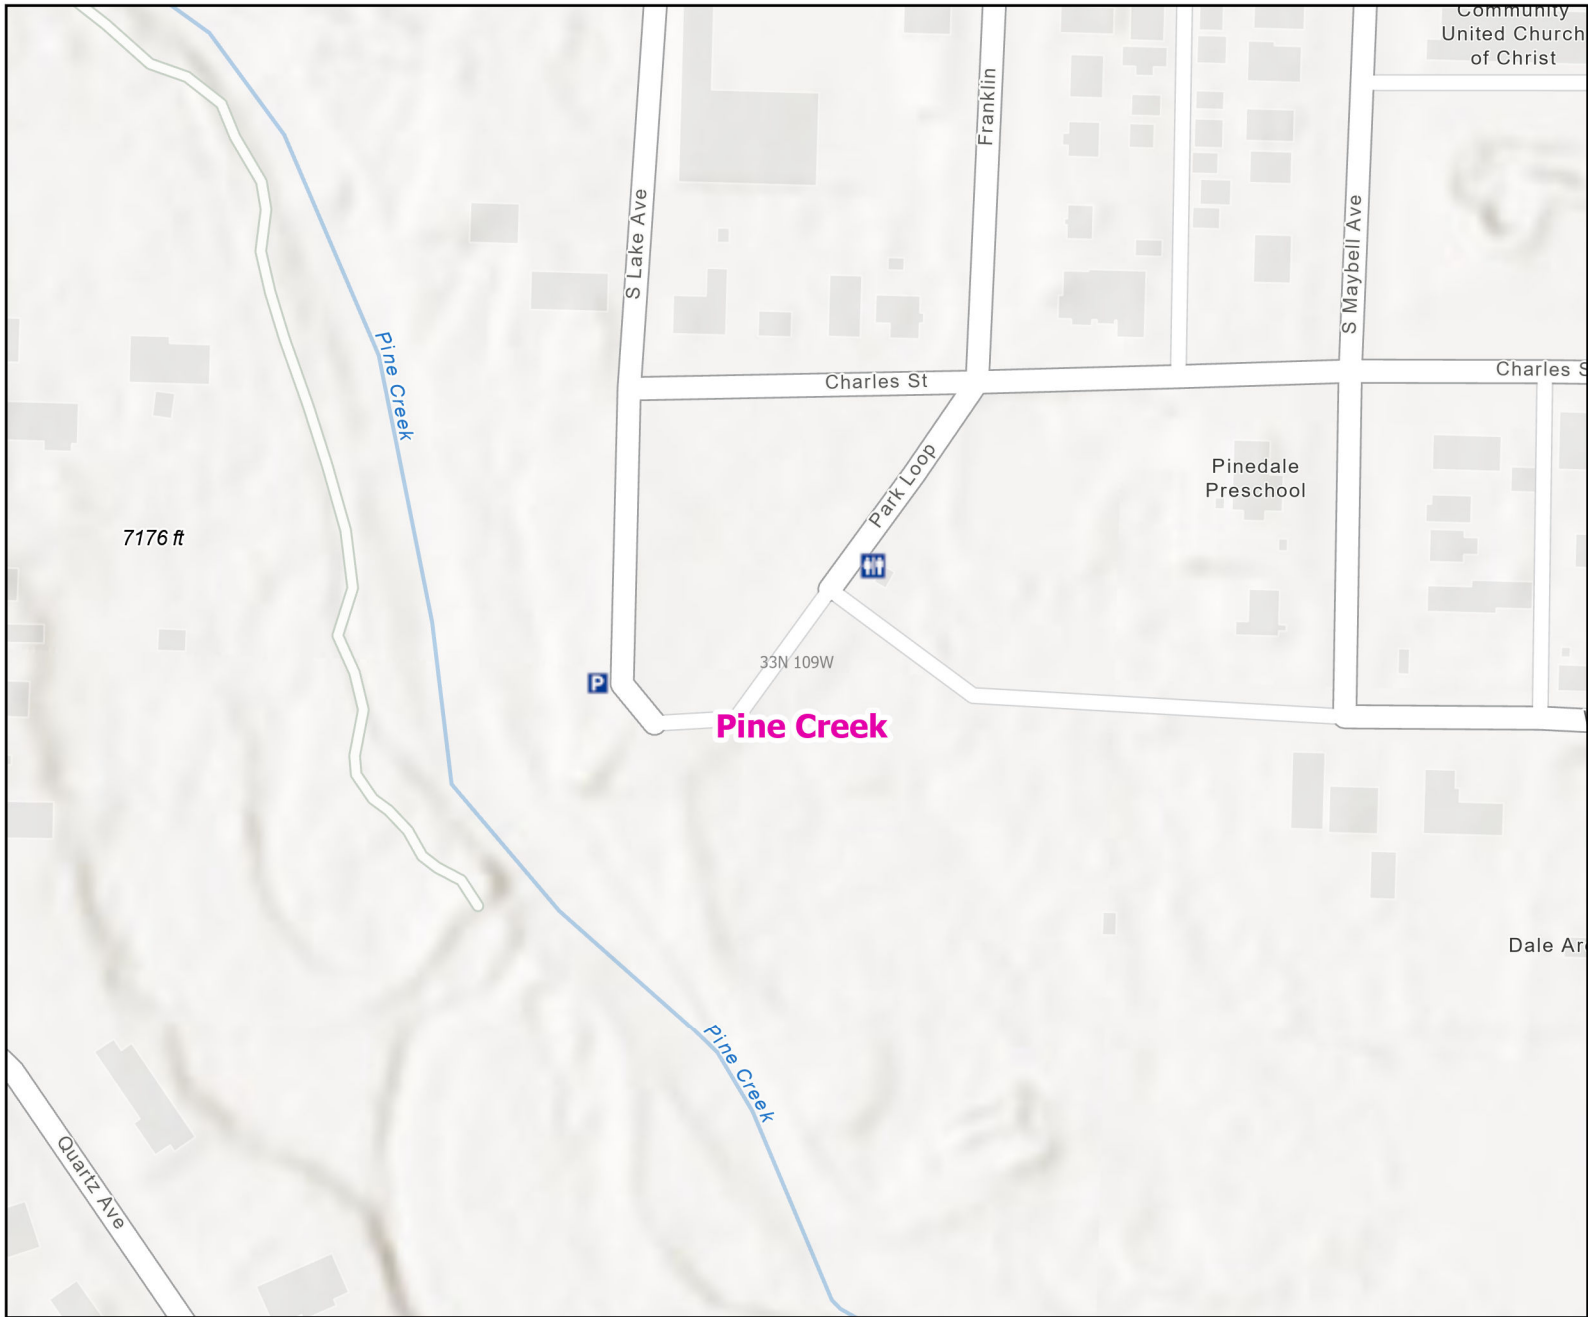

Pine Creek Public Access Area

Recreation Options: Fishing, Float Access, Wildlife Viewing

Access Dates: Open year round

Seasonal Closure:

Access Exceptions:

Area Regulations: No hunting, overnight camping, open fires or fireworks. Pets must be leashed or under control. Pedestrian fishing access limited to easement boundaries marked

Shed Limitations: No collection of shed antlers or horns January 1- May 1 at 6:00 AM

Pheasant Release Dates:

This map is for visual use, assistance and general location only, does not represent a survey, and is not to be used for legal conveyance. Hunt Area boundaries are approximate, consult Game and Fish Hunting Regulations for descriptions and restrictions. Access to these private lands for any commercial activity must be gained by contacting the individual landowner(s) directly.