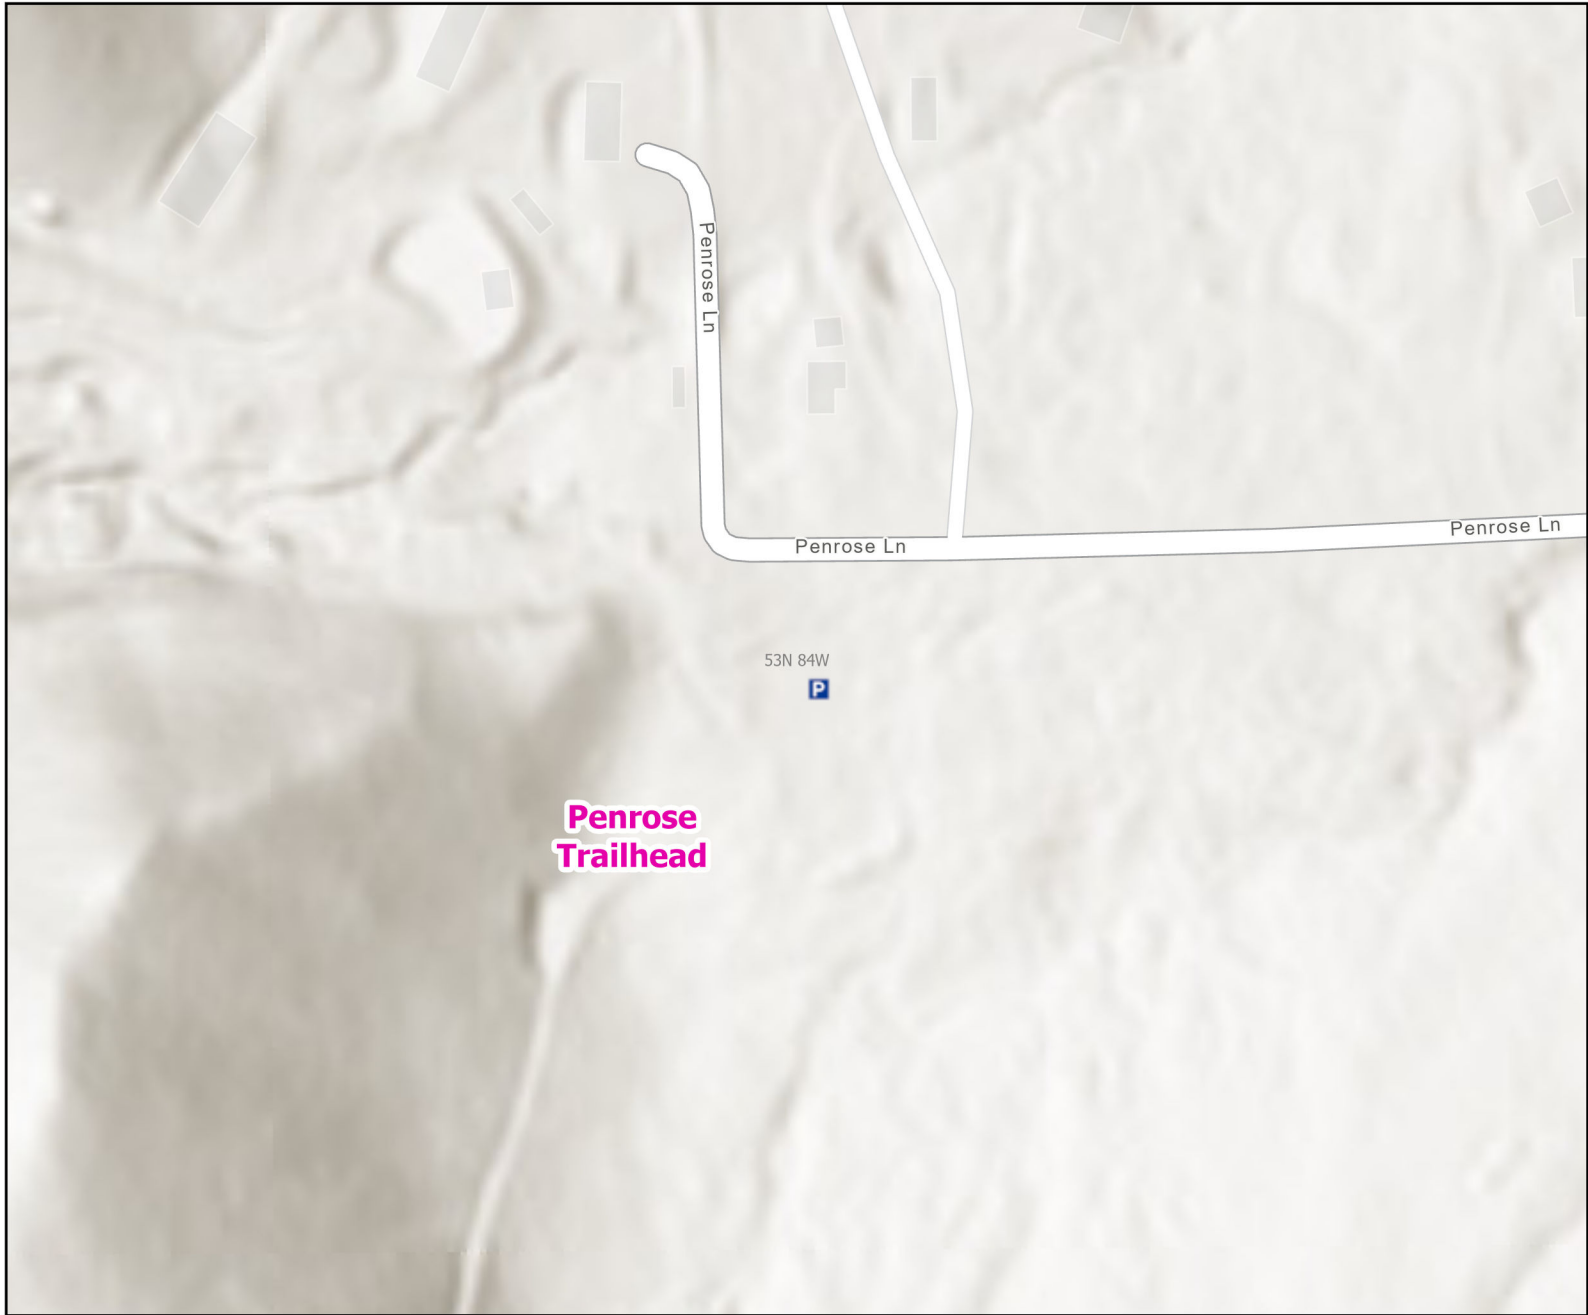

# Penrose Trailhead Public Access Area

Recreation Options: Hunting, Hiking, ORV trailhead  
 Access Dates: Open year round  
 Seasonal Closure:  
 Access Exceptions:  
 Area Regulations: No camping.  
 Shed Limitations:  
 Pheasant Release Dates: