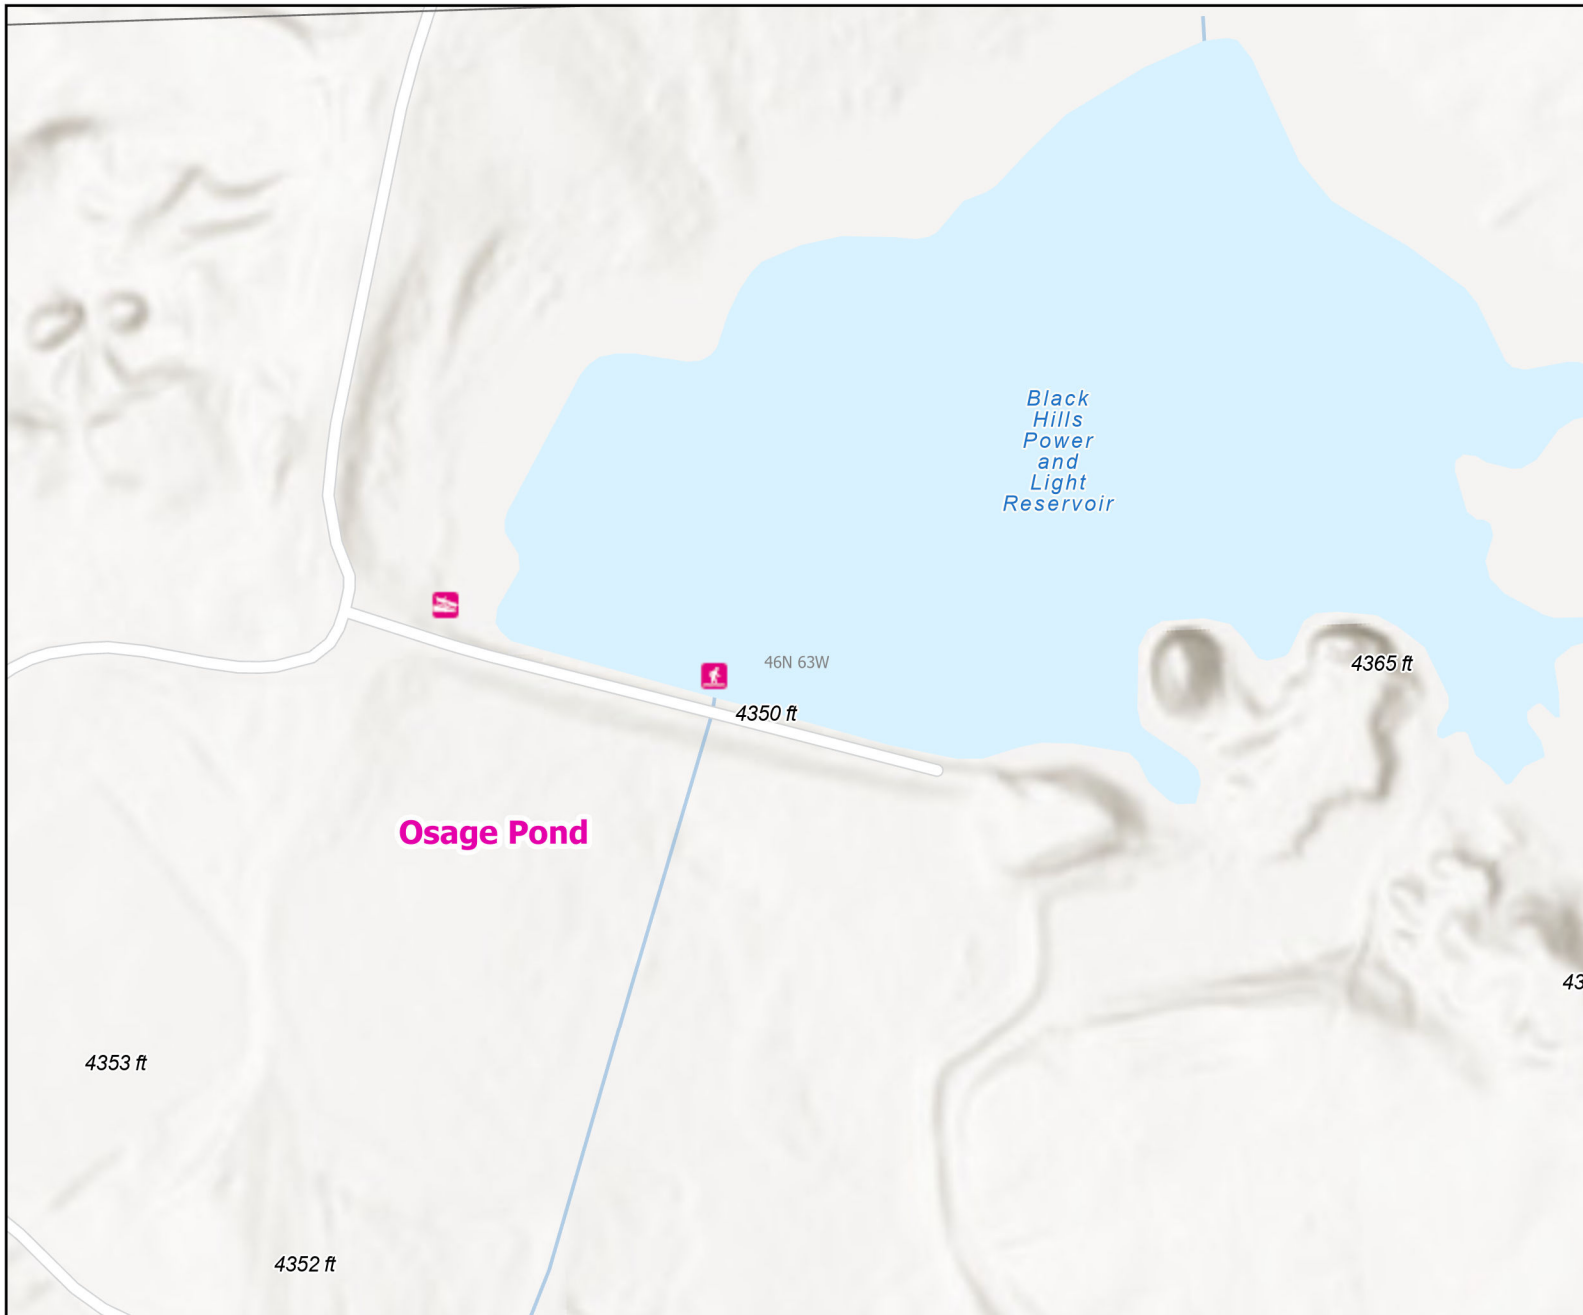

Osage Pond Public Access Area

Recreation Options: Fishing, Wildlife Viewing
 Access Dates: Open year round
 Seasonal Closure:
 Access Exceptions:
 Area Regulations: No internal combustion engines. No camping. Access Easement 25ft above high water. No driving vehicles of any type on ice.
 Shed Limitations:
 Pheasant Release Dates: