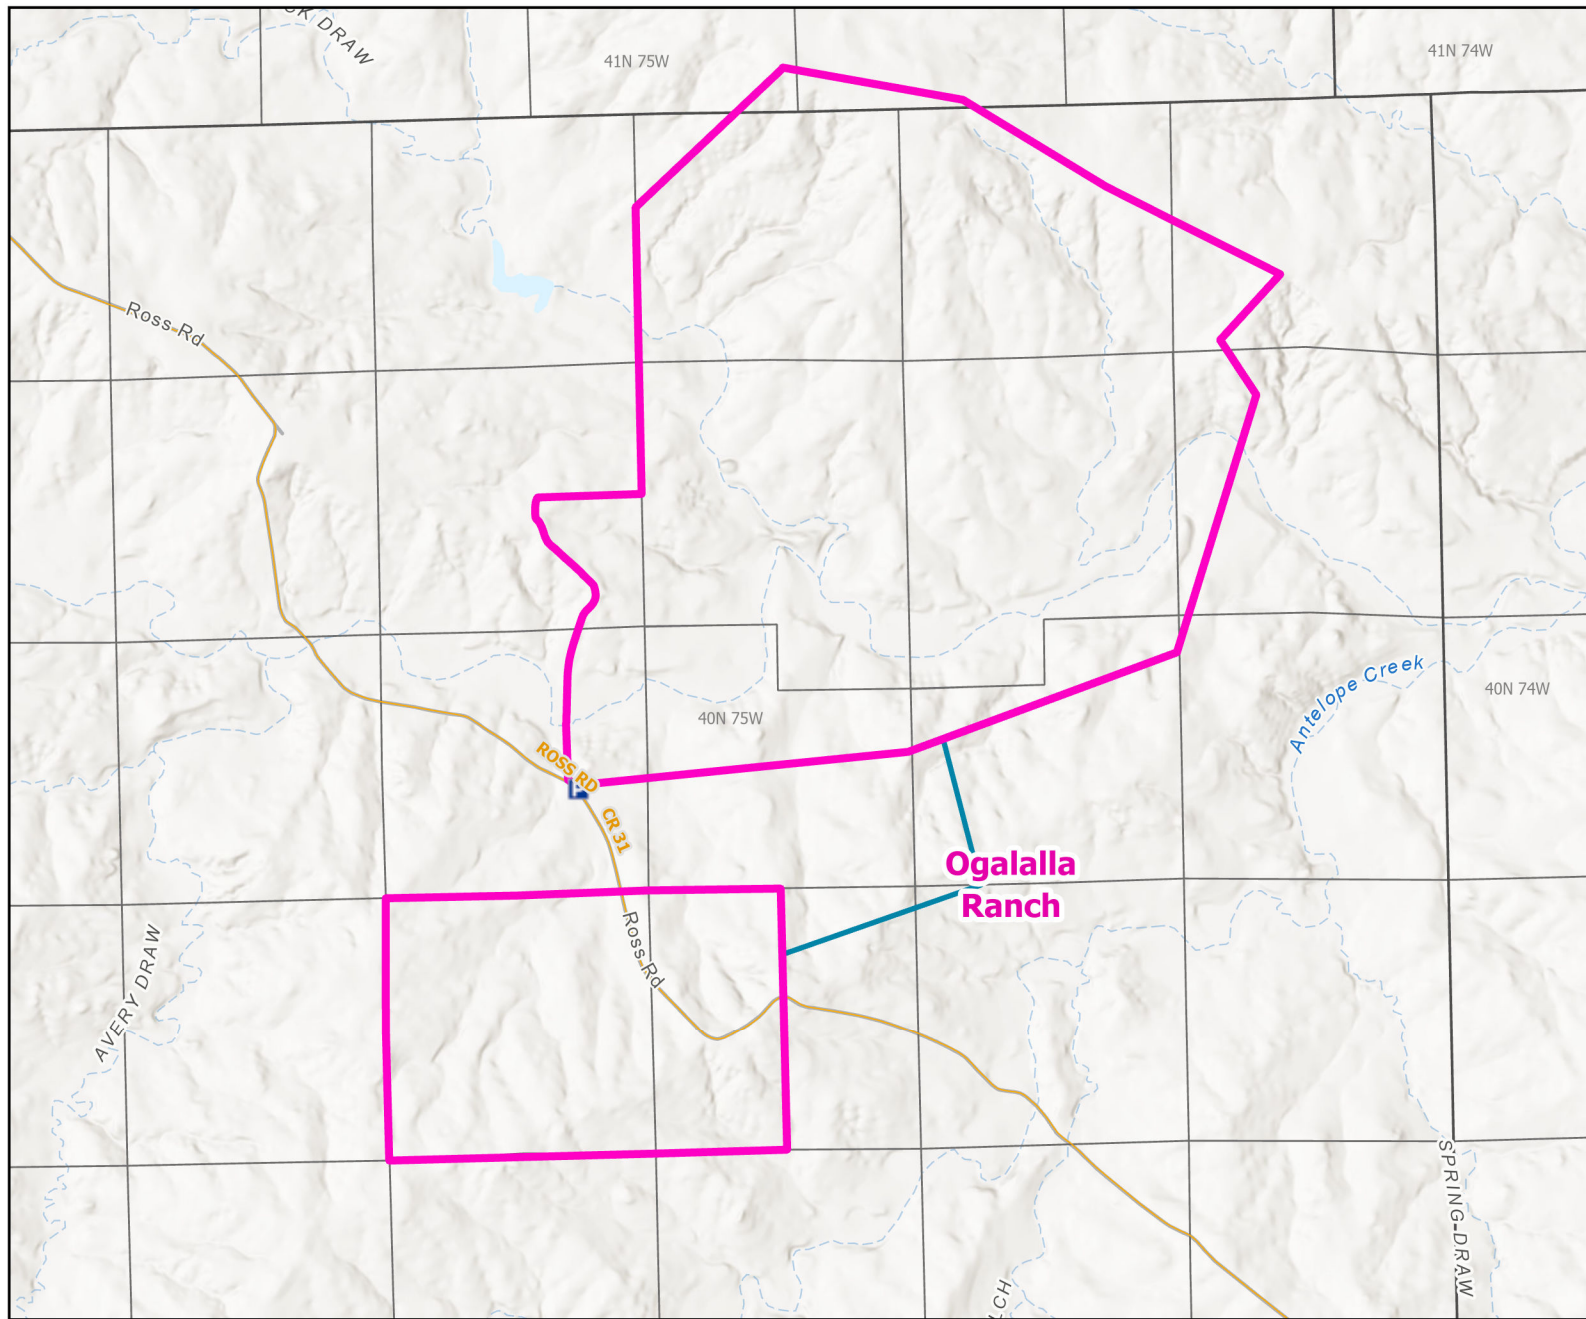

# Ogalalla Ranch Public Access Area

**Recreation Options: Hunting**  
**Access Dates: August 15 - November 30**  
**Seasonal Closure: December 1 - August 14**  
**Access Exceptions:**  
**Area Regulations: Open to hunting only. No motorized vehicles or bicycles. No camping, no fires, no pre-season scouting, no blinds or tree stands, no commercial activities, no shooting within 100-yards of livestock or buildings.**  
**Shed Limitations: No collection of shed antlers allowed**  
**Pheasant Release Dates:**

This map is for visual use, assistance and general location only, does not represent a survey, and is not to be used for legal conveyance. Hunt Area boundaries are approximate, consult Game and Fish Hunting Regulations for descriptions and restrictions. Access to these private lands for any commercial activity must be gained by contacting the individual landowner(s) directly.