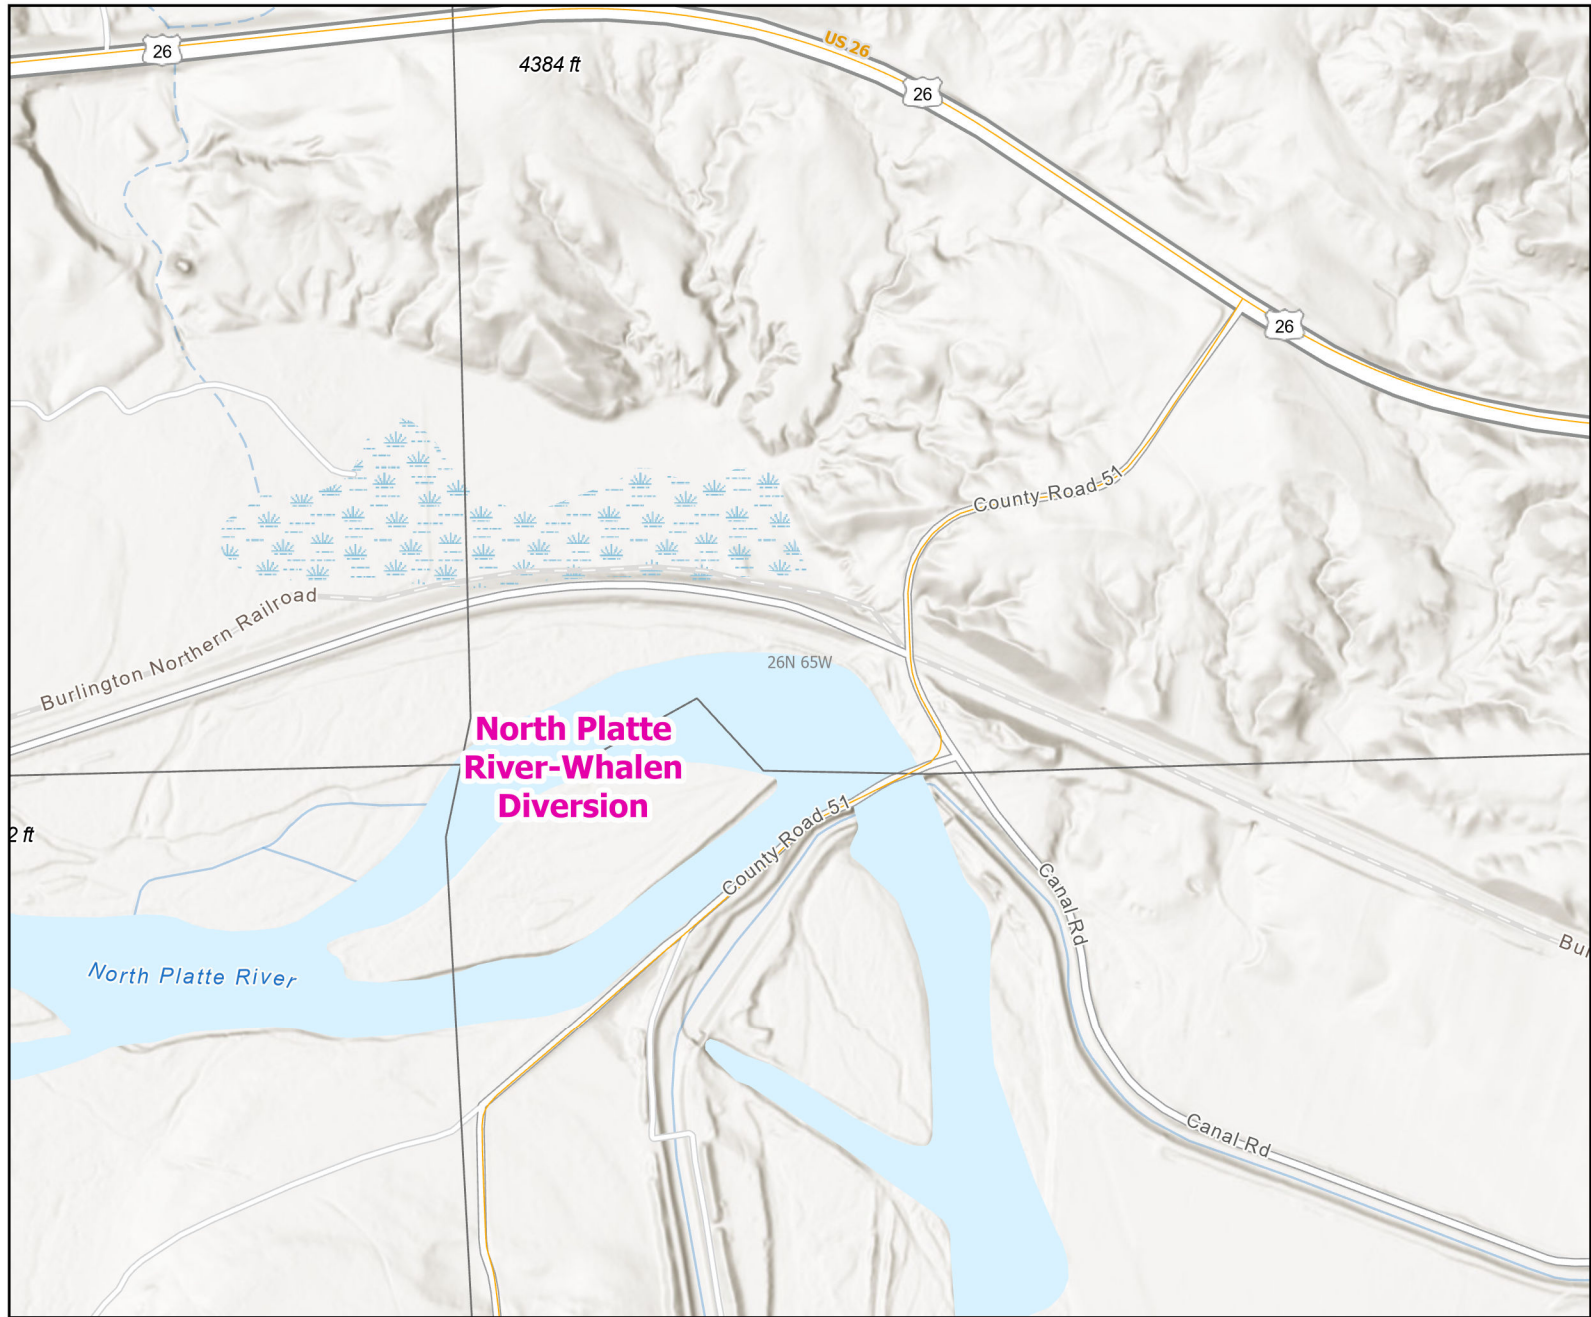

# North Platte River-Whalen Diversion Public Access Area

Recreation Options: Fishing, Floating, Wildlife Viewing,  
 Access Dates: Open year round

Seasonal Closure:  
 Access Exceptions:

Area Regulations: Limited to easement area marked with signs No overnight camping, No open fires or fireworks, Access road and parking not plowed during winter

Shed Limitations:  
 Pheasant Release Dates:

This map is for visual use, assistance and general location only, does not represent a survey, and is not to be used for legal conveyance. Hunt Area boundaries are approximate, consult Game and Fish Hunting Regulations for descriptions and restrictions. Access to these private lands for any commercial activity must be gained by contacting the individual landowner(s) directly.