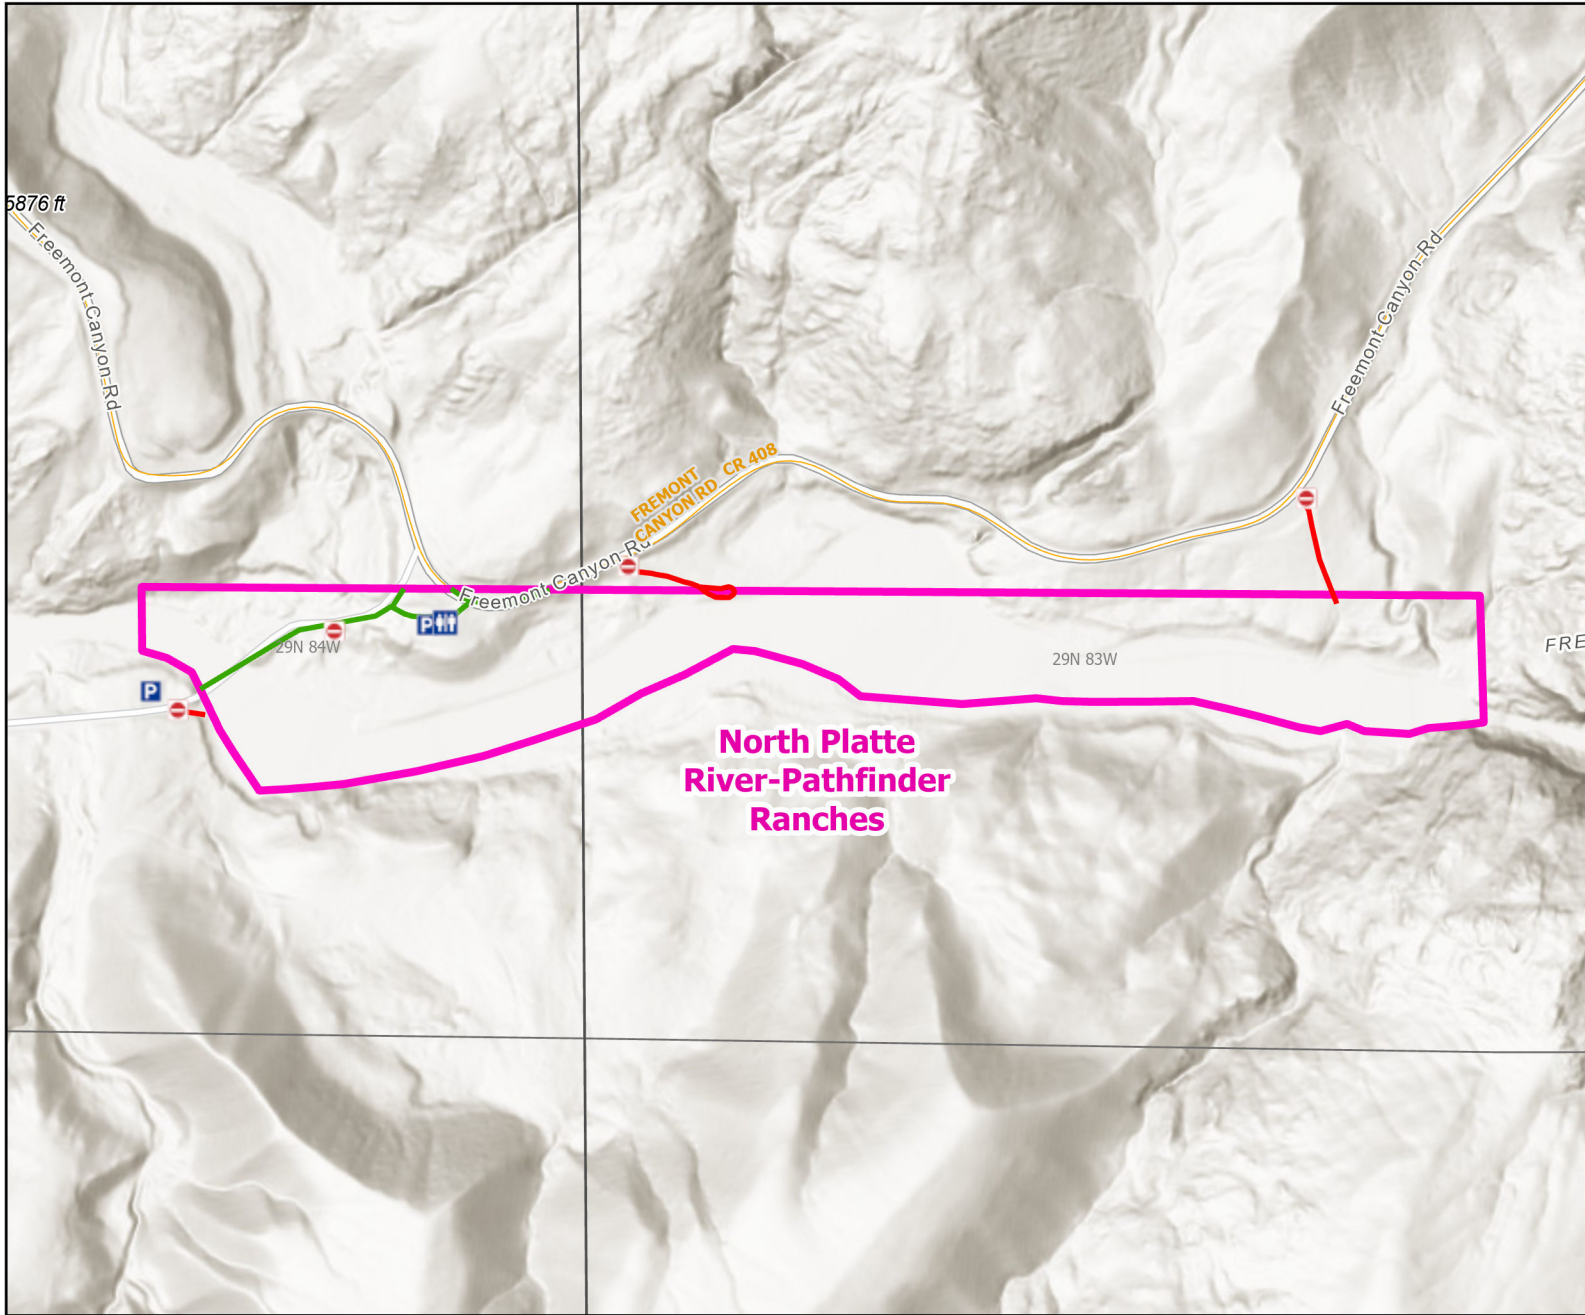

North Platte River-Pathfinder Ranches Public Access Area

Recreation Options: Fishing
 Access Dates: Open year round
 Seasonal Closure:
 Access Exceptions:
 Area Regulations: Access limited to easement area marked. Access road and parking area are not plowed in winter. No camping, no fires. No hunting, no trapping. Anglers must park in the designated parking areas.
 Shed Limitations:
 Pheasant Release Dates:

This map is for visual use, assistance and general location only, does not represent a survey, and is not to be used for legal conveyance. Hunt Area boundaries are approximate, consult Game and Fish Hunting Regulations for descriptions and restrictions. Access to these private lands for any commercial activity must be gained by contacting the individual landowner(s) directly.