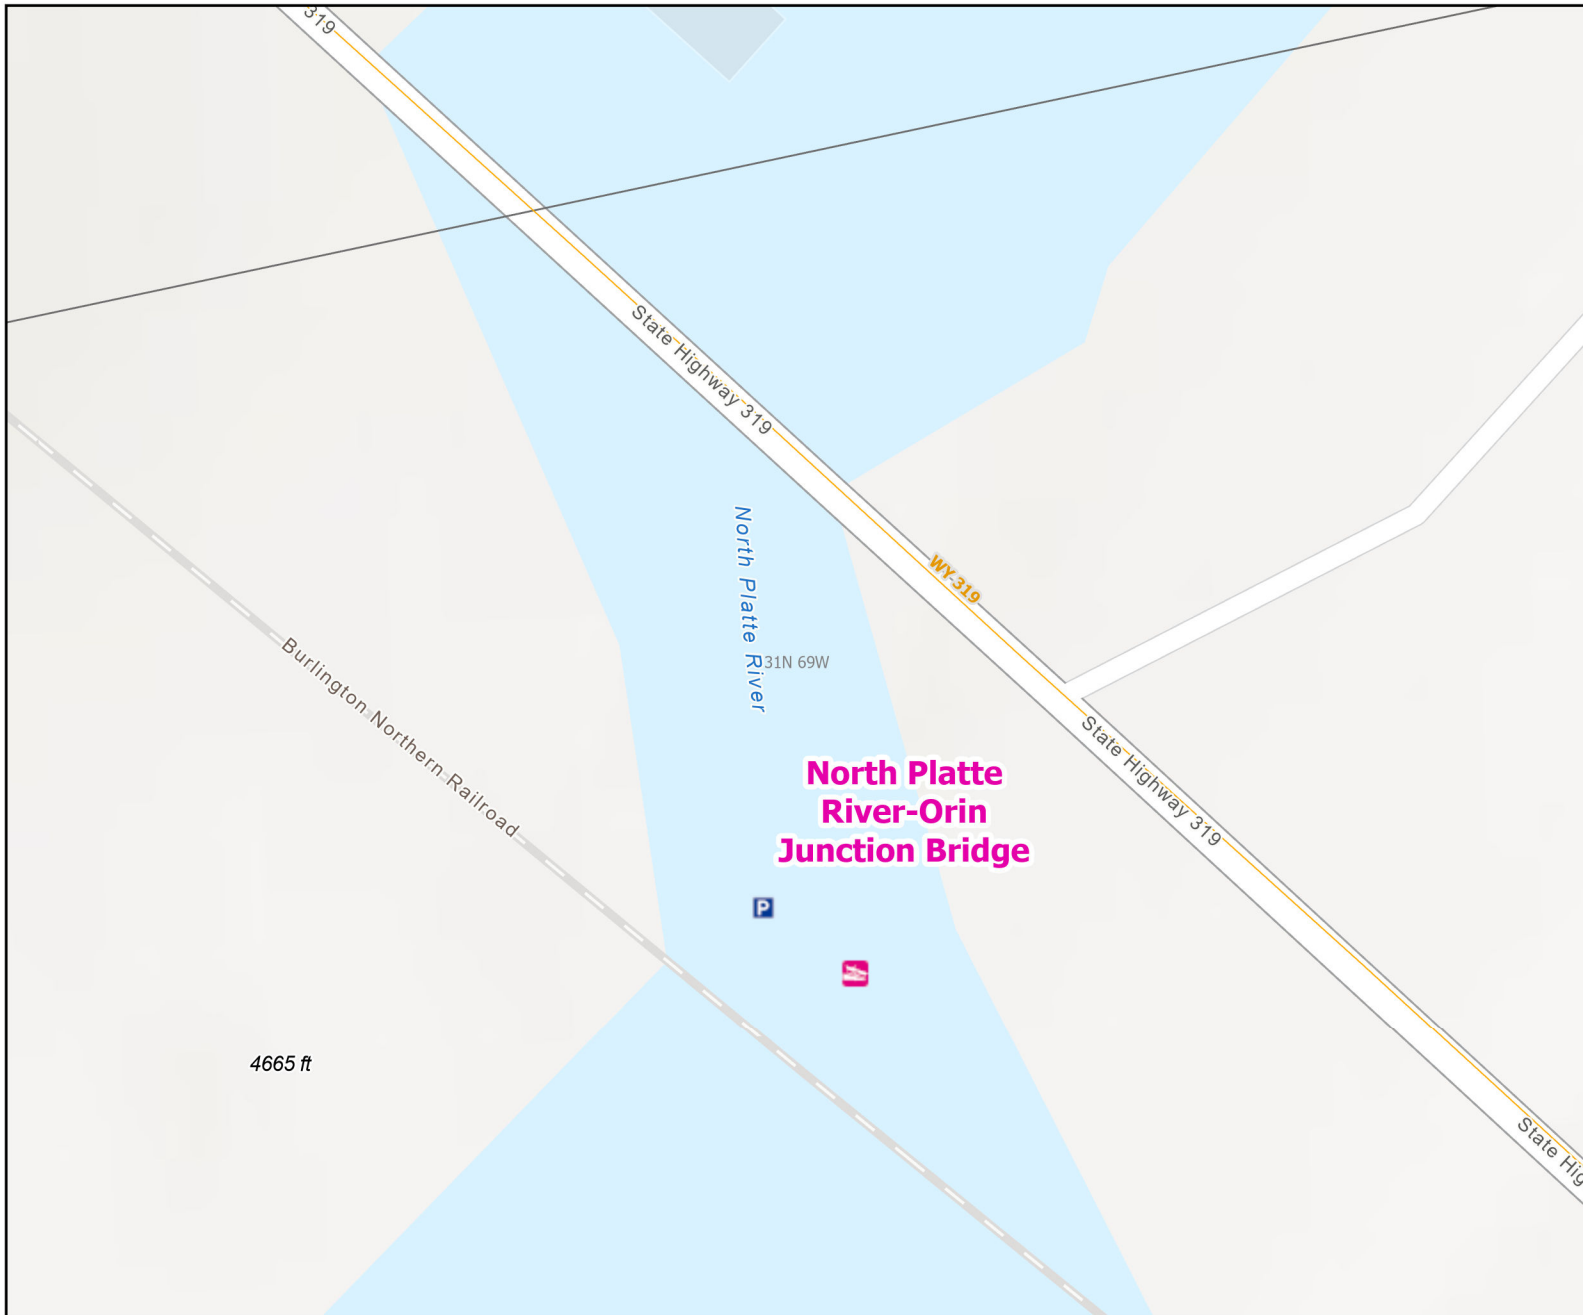

North Platte River-Orin Junction Bridge Public Access Area

Recreation Options: Floating, Fishing

Access Dates: Open year round

Seasonal Closure:

Access Exceptions:

Area Regulations: Access limited to easement area marked. Access road and parking area are not plowed in winter. No overnight camping. No fires. No hunting, no trapping.