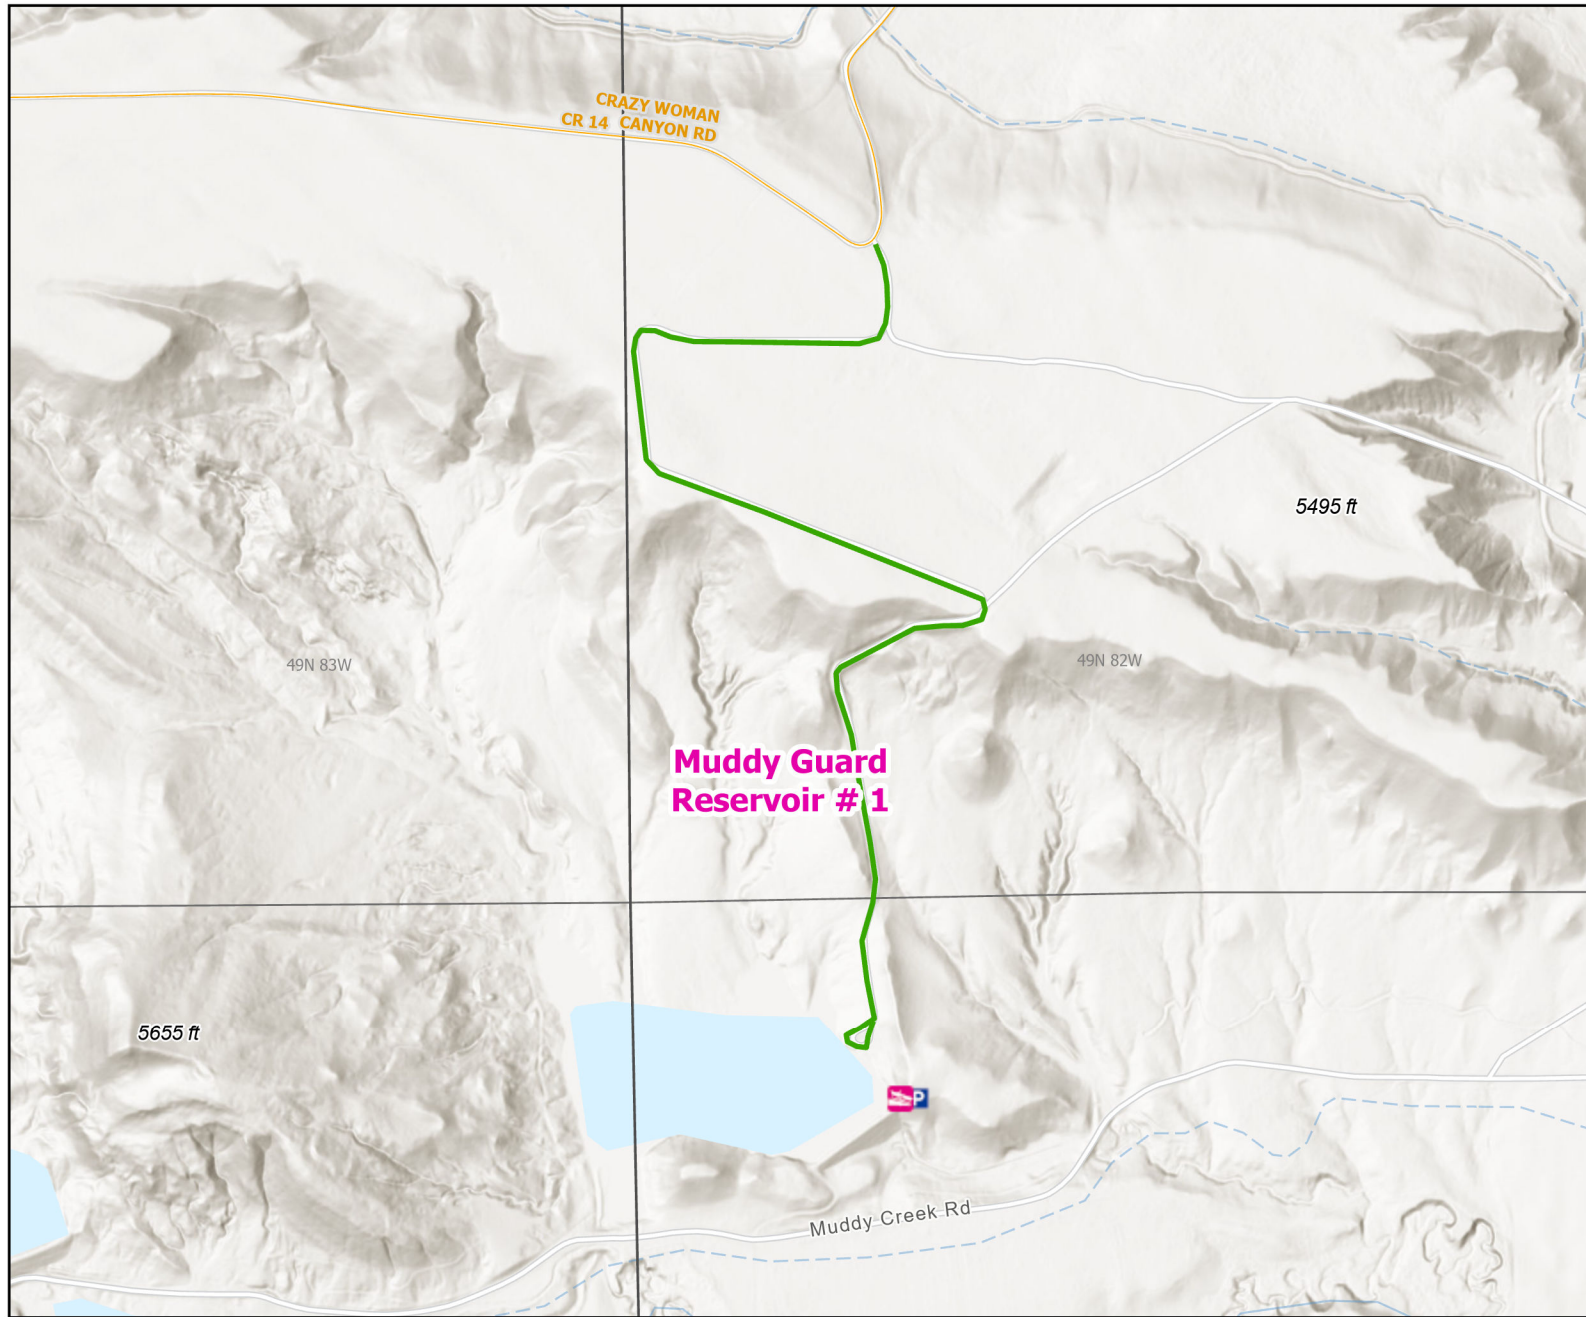

# Muddy Guard Reservoir # 1 Public Access Area

Recreation Options: Fishing  
 Access Dates: Open year round  
 Seasonal Closure:  
 Access Exceptions:  
 Area Regulations: No Camping. Access Easement for fishing only. No motor boat in excess of 15hp. Special Fishing Regulations Apply.  
 Shed Limitations:  
 Pheasant Release Dates:

This map is for visual use, assistance and general location only, does not represent a survey, and is not to be used for legal conveyance. Hunt Area boundaries are approximate, consult Game and Fish Hunting Regulations for descriptions and restrictions. Access to these private lands for any commercial activity must be gained by contacting the individual landowner(s) directly.