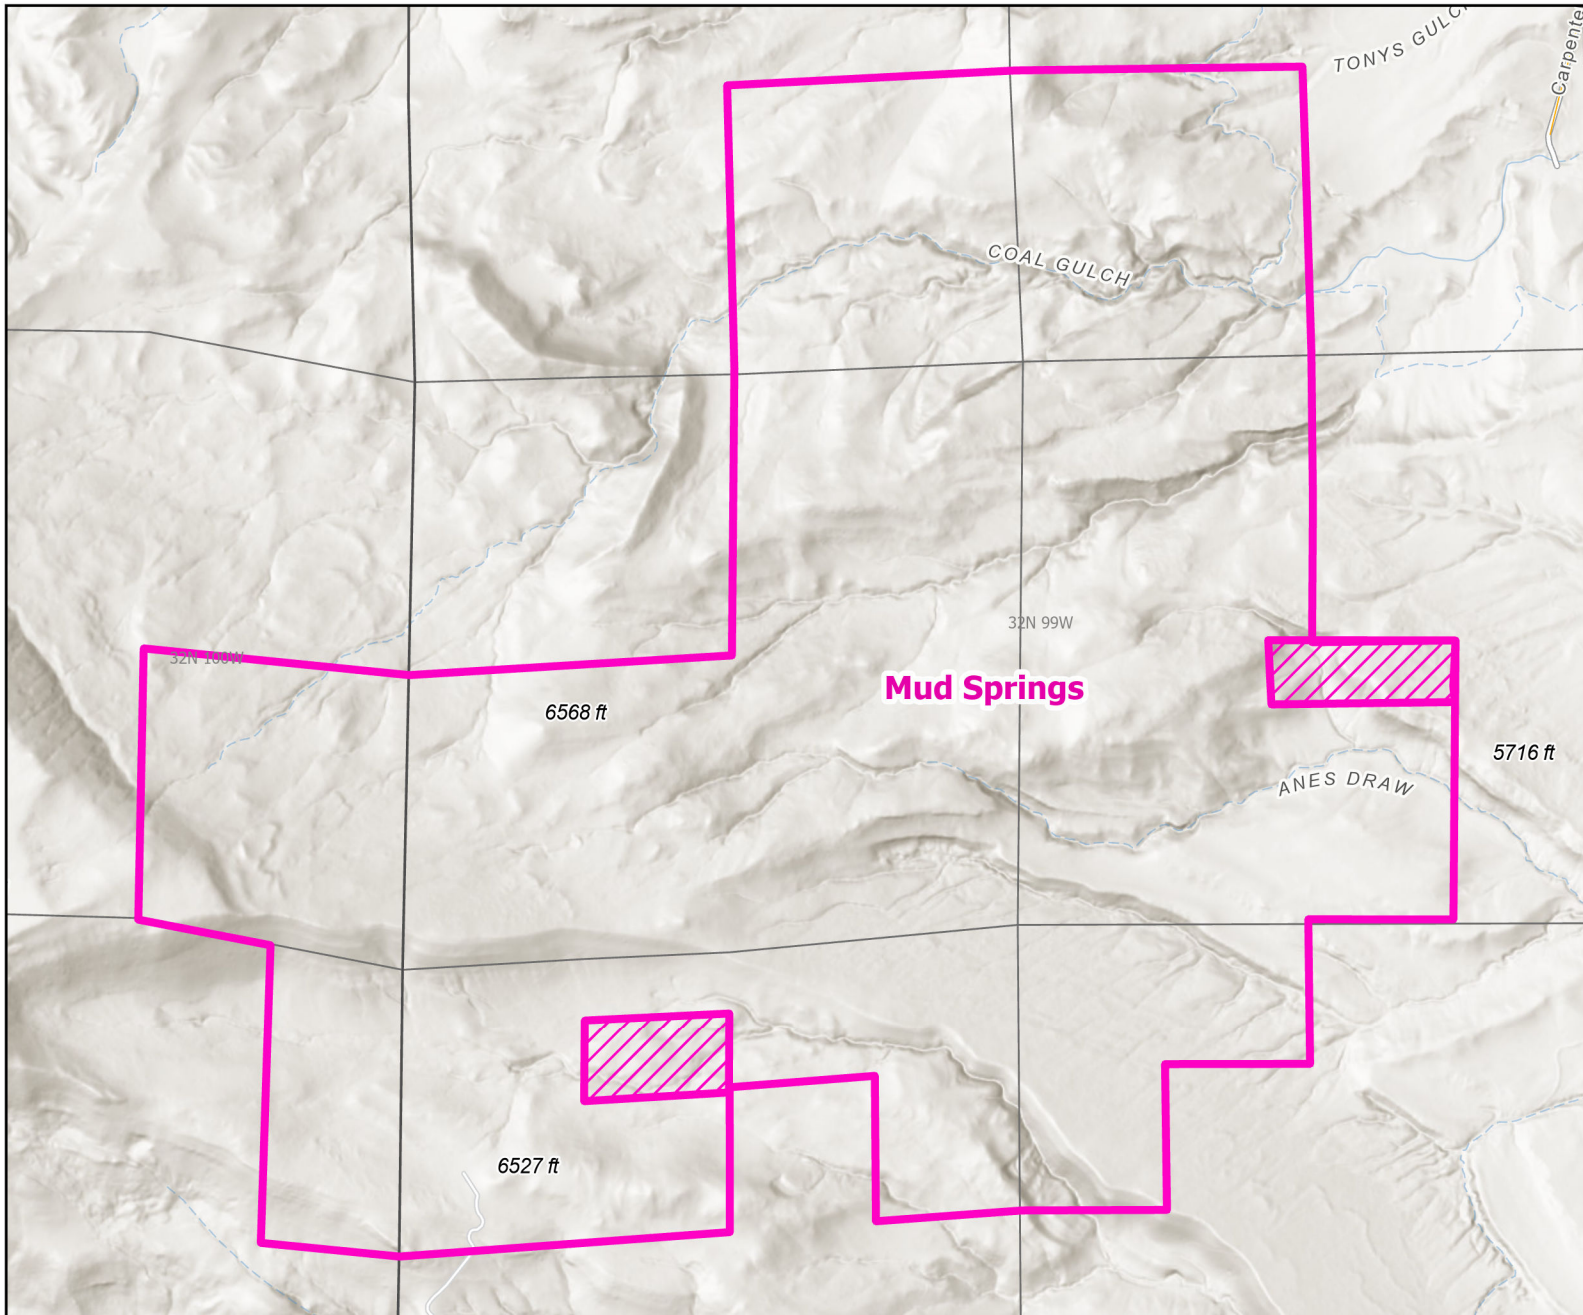

# Mud Springs Public Access Area

**Recreation Options:** Hunting

**Access Dates:** Open during big game hunting seasons only.

**Seasonal Closure:** Mud Springs PAA is closed to public access outside of big game hunting seasons.

**Access Exceptions:** Non-motorized access through adjoining public lands only. No direct road access across private lands.

**Area Regulations:** Non-Motorized access only. Hunting for the following only: Pronghorn, White-tailed Deer, Mule Deer, and/or Elk.

**Shed Limitations:** Mud Springs PAA is NOT open to public access for shed antler collection.

**Pheasant Release Dates:**

This map is for visual use, assistance and general location only, does not represent a survey, and is not to be used for legal conveyance. Hunt Area boundaries are approximate, consult Game and Fish Hunting Regulations for descriptions and restrictions. Access to these private lands for any commercial activity must be gained by contacting the individual landowner(s) directly.