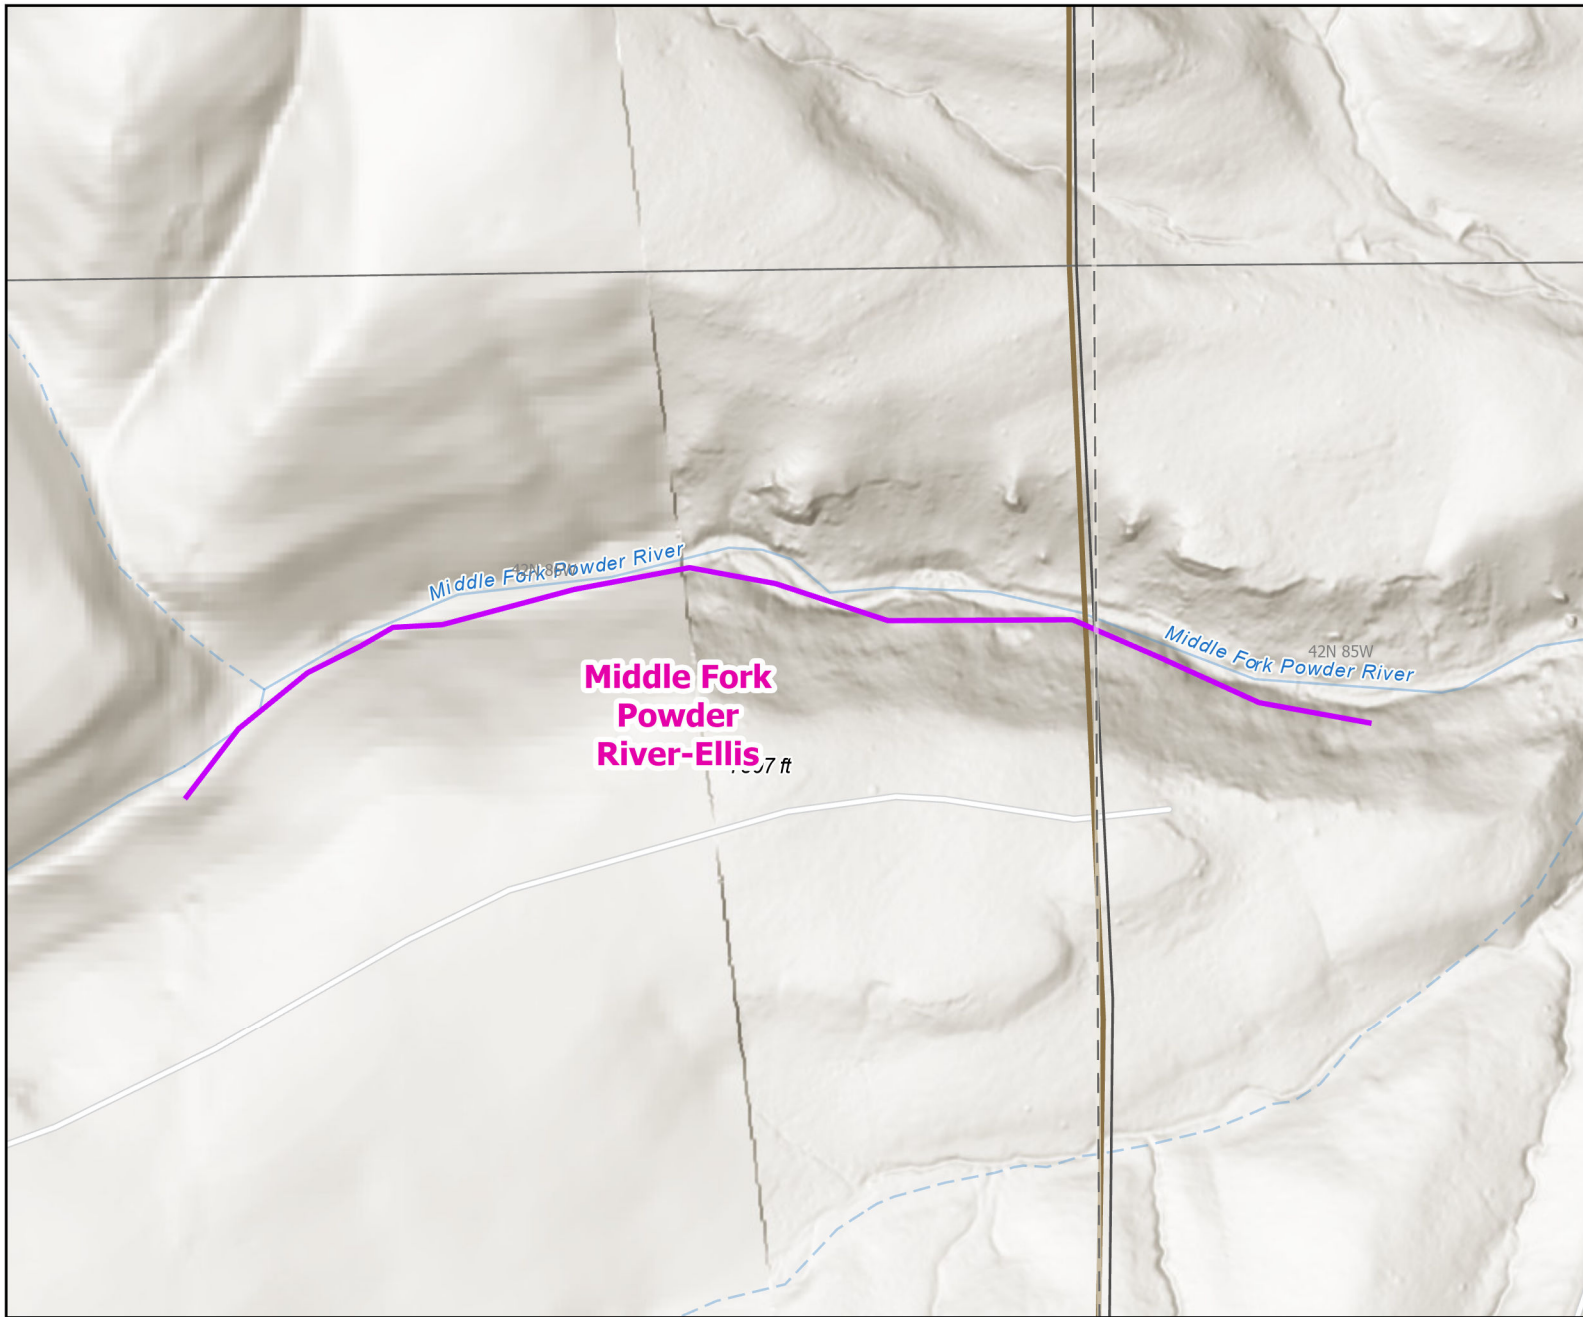

Middle Fork Powder River-Ellis Public Access Area

Recreation Options: Fishing, Wildlife Viewing
 Access Dates: Open year round
 Seasonal Closure:
 Access Exceptions:
 Area Regulations: Foot access only.
 Shed Limitations:
 Pheasant Release Dates:

This map is for visual use, assistance and general location only, does not represent a survey, and is not to be used for legal conveyance. Hunt Area boundaries are approximate, consult Game and Fish Hunting Regulations for descriptions and restrictions. Access to these private lands for any commercial activity must be gained by contacting the individual landowner(s) directly.