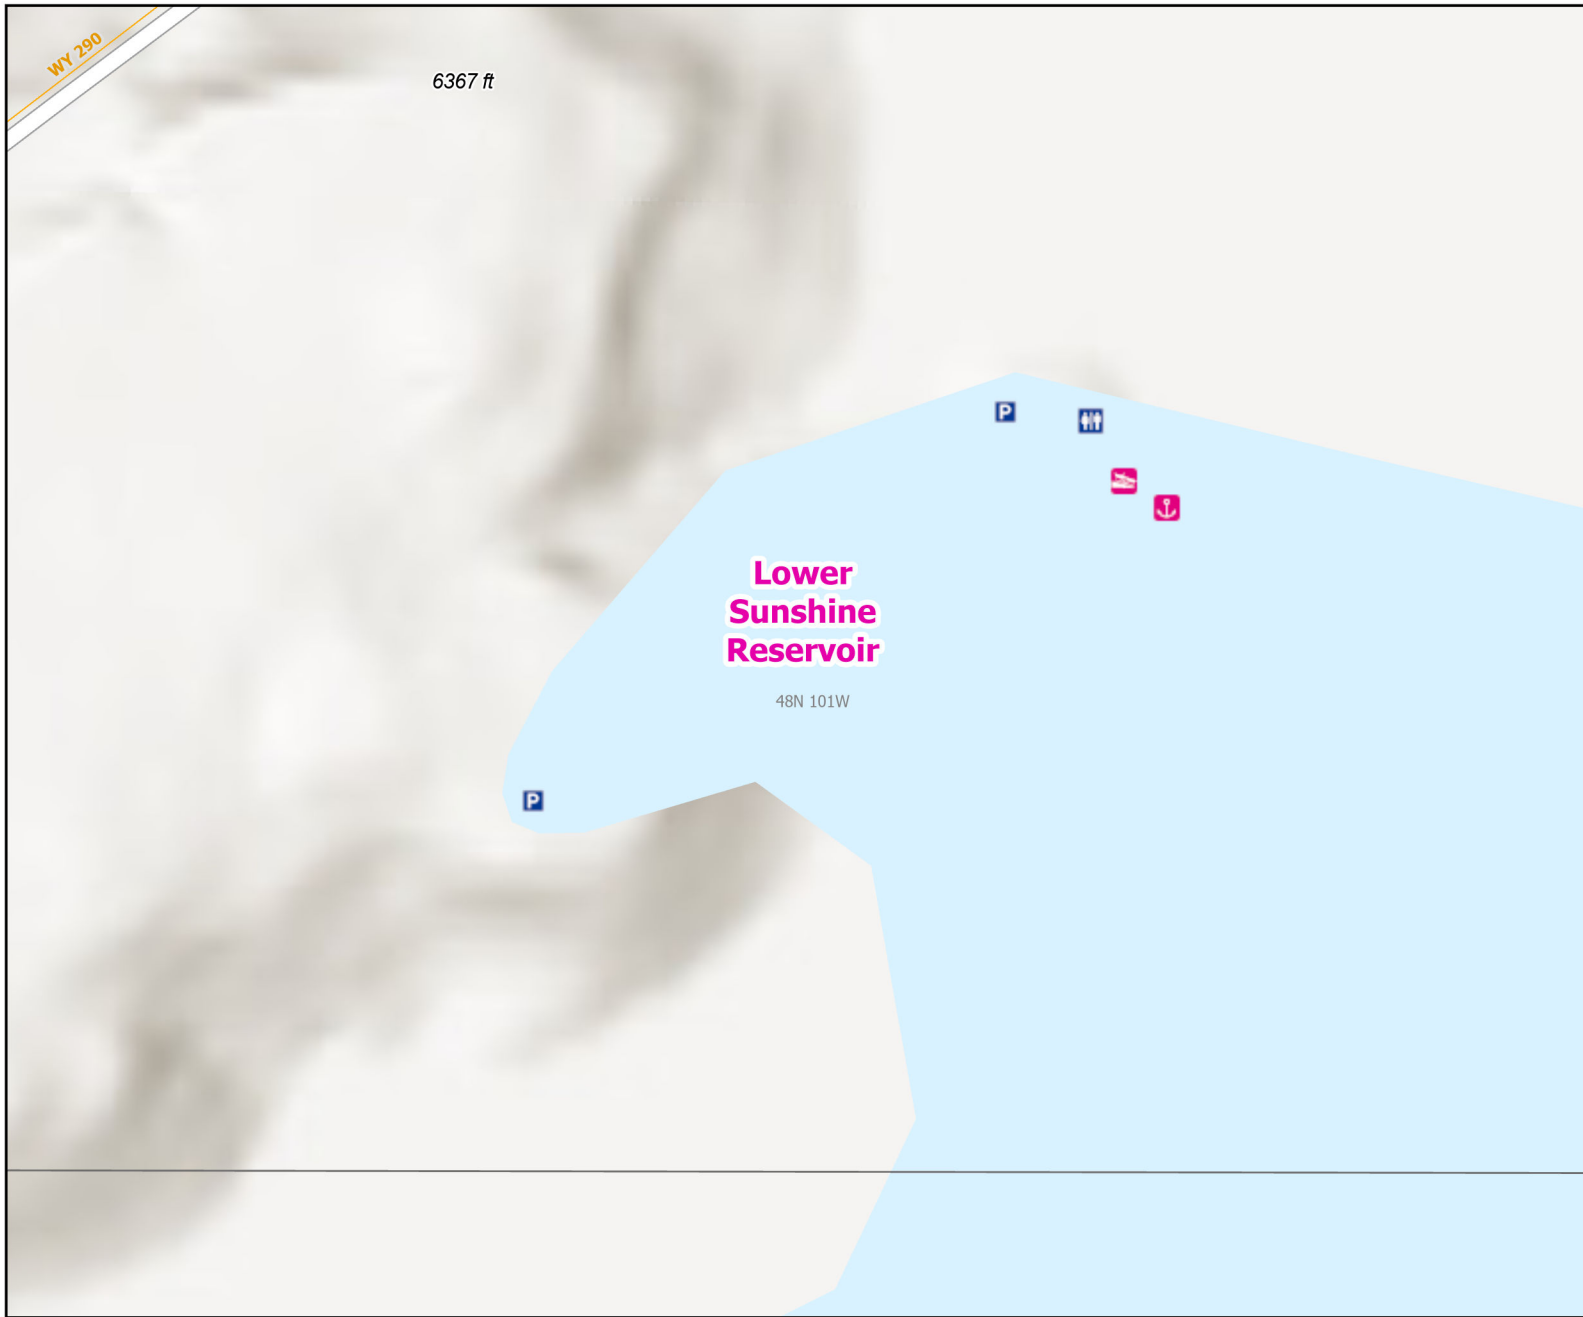

Lower Sunshine Reservoir Public Access Area

Recreation Options: Fishing
 Access Dates: Open year round
 Seasonal Closure:
 Access Exceptions:
 Area Regulations:
 Shed Limitations:
 Pheasant Release Dates:

This map is for visual use, assistance and general location only, does not represent a survey, and is not to be used for legal conveyance. Hunt Area boundaries are approximate, consult Game and Fish Hunting Regulations for descriptions and restrictions. Access to these private lands for any commercial activity must be gained by contacting the individual landowner(s) directly.