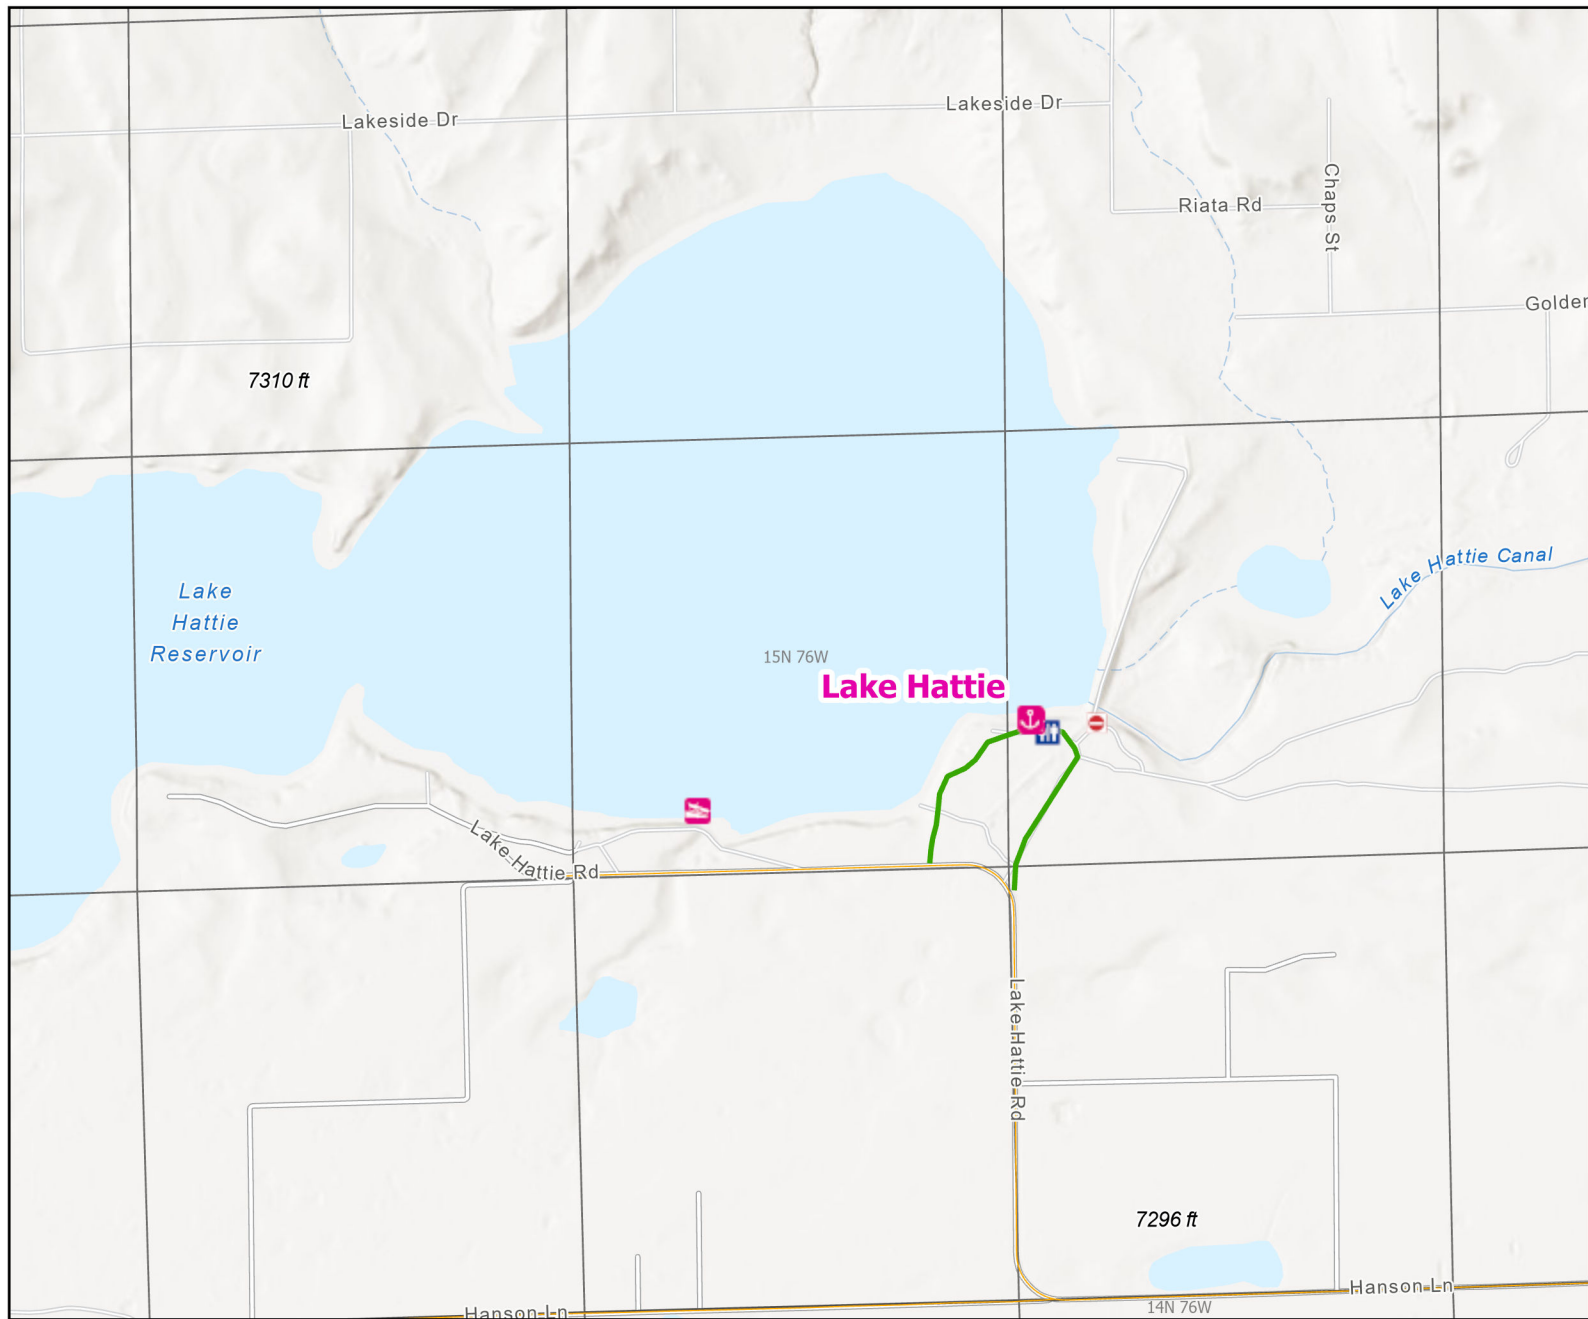

Lake Hattie Public Access Area

Recreation Options: Fishing, Hunting, Boating, Camping, Wildlife Viewing

Access Dates: Open year round

Seasonal Closure:

Access Exceptions:

Area Regulations: Limited to easement area marked with signs Camping limit 5 days, Access road and parking not plowed during winter. No Fireworks.

Shed Limitations: No Collection of shed antlers or horns January 1-May 1 at 6:00 AM

Pheasant Release Dates:

This map is for visual use, assistance and general location only, does not represent a survey, and is not to be used for legal conveyance. Hunt Area boundaries are approximate, consult Game and Fish Hunting Regulations for descriptions and restrictions. Access to these private lands for any commercial activity must be gained by contacting the individual landowner(s) directly.