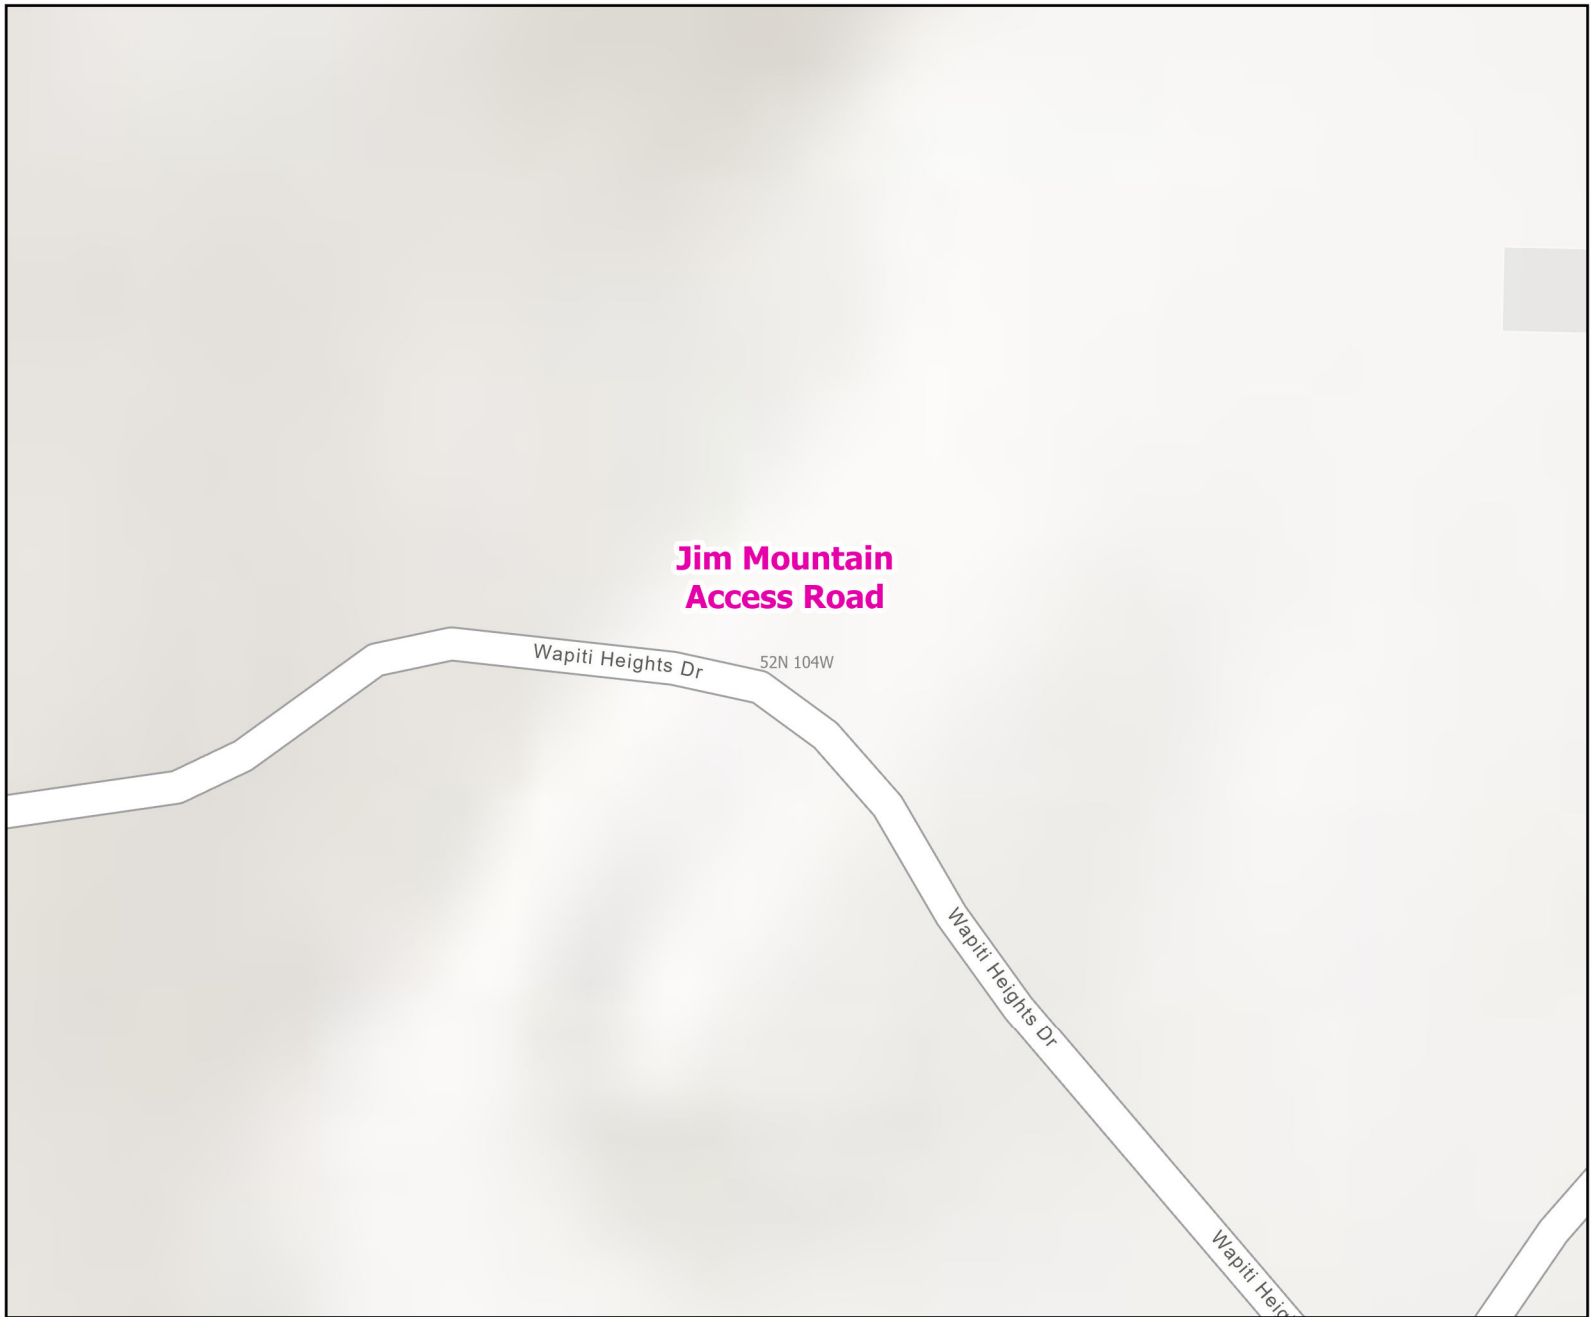

Jim Mountain Access Road Public Access Area

Recreation Options: Hunting
 Access Dates: Open year round
 Seasonal Closure:
 Access Exceptions:
 Area Regulations:
 Shed Limitations:
 Pheasant Release Dates:

This map is for visual use, assistance and general location only, does not represent a survey, and is not to be used for legal conveyance. Hunt Area boundaries are approximate, consult Game and Fish Hunting Regulations for descriptions and restrictions. Access to these private lands for any commercial activity must be gained by contacting the individual landowner(s) directly.