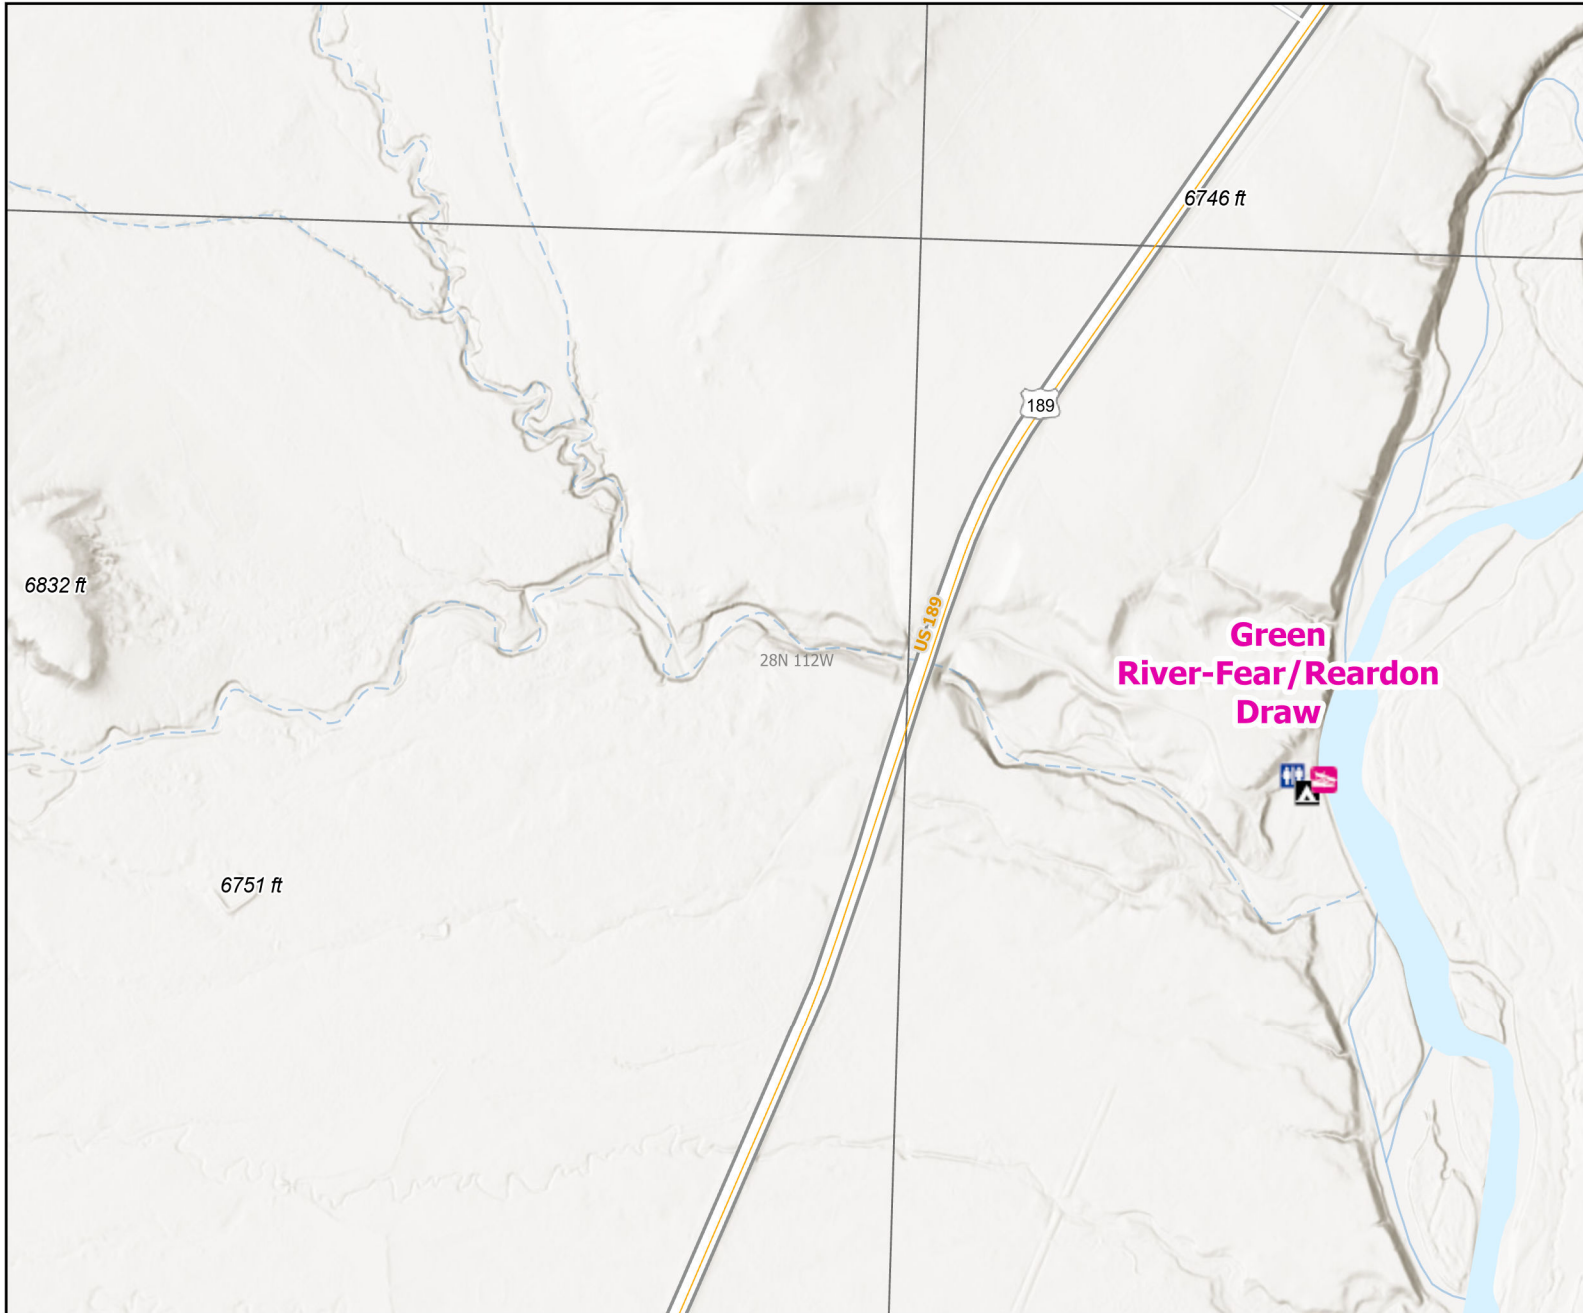

# Green River-Fear/Reardon Draw Public Access Area

Recreation Options: Fishing, Hunting, Camping, Hiking, Floating, Wildlife Viewing  
 Access Dates: Open year round  
 Seasonal Closure:  
 Access Exceptions:  
 Area Regulations: 14 day camping limit in designated sites only. Limited to easement marked  
 Shed Limitations: No collection of shed antlers or horns January 1- May 1 at 6:00 AM  
 Pheasant Release Dates:

This map is for visual use, assistance and general location only, does not represent a survey, and is not to be used for legal conveyance. Hunt Area boundaries are approximate, consult Game and Fish Hunting Regulations for descriptions and restrictions. Access to these private lands for any commercial activity must be gained by contacting the individual landowner(s) directly.