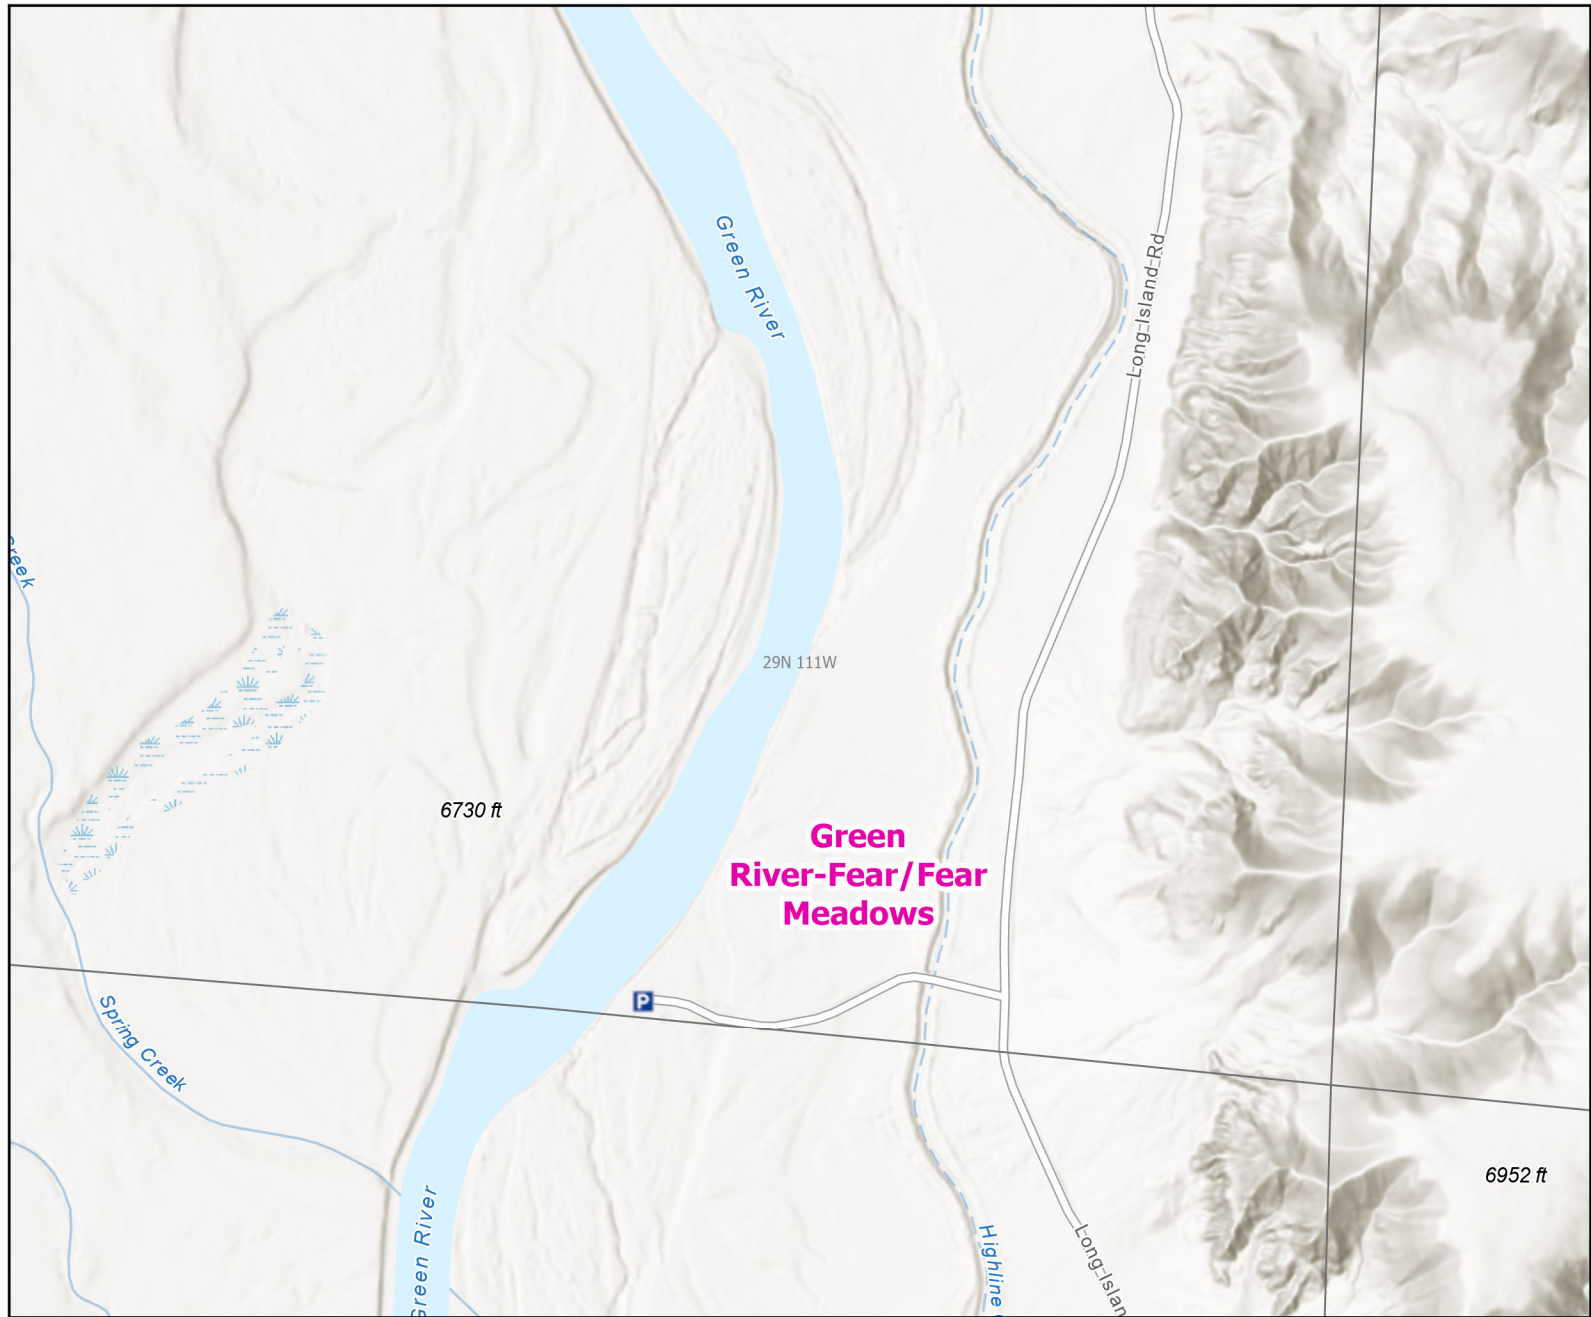

Green River-Fear/Fear Meadows Public Access Area

Recreation Options: Fishing, Hunting, Hiking, Floating, Wildlife Viewing

Access Dates: Open year round

Seasonal Closure:

Access Exceptions:

Area Regulations: State land restrictions apply. Hunting on State land only. No overnight camping, open fires fireworks. Access limited to areas marked

Shed Limitations: No collection of shed antlers or horns January 1- May 1 at 6:00 AM

Pheasant Release Dates:

This map is for visual use, assistance and general location only, does not represent a survey, and is not to be used for legal conveyance. Hunt Area boundaries are approximate, consult Game and Fish Hunting Regulations for descriptions and restrictions. Access to these private lands for any commercial activity must be gained by contacting the individual landowner(s) directly.