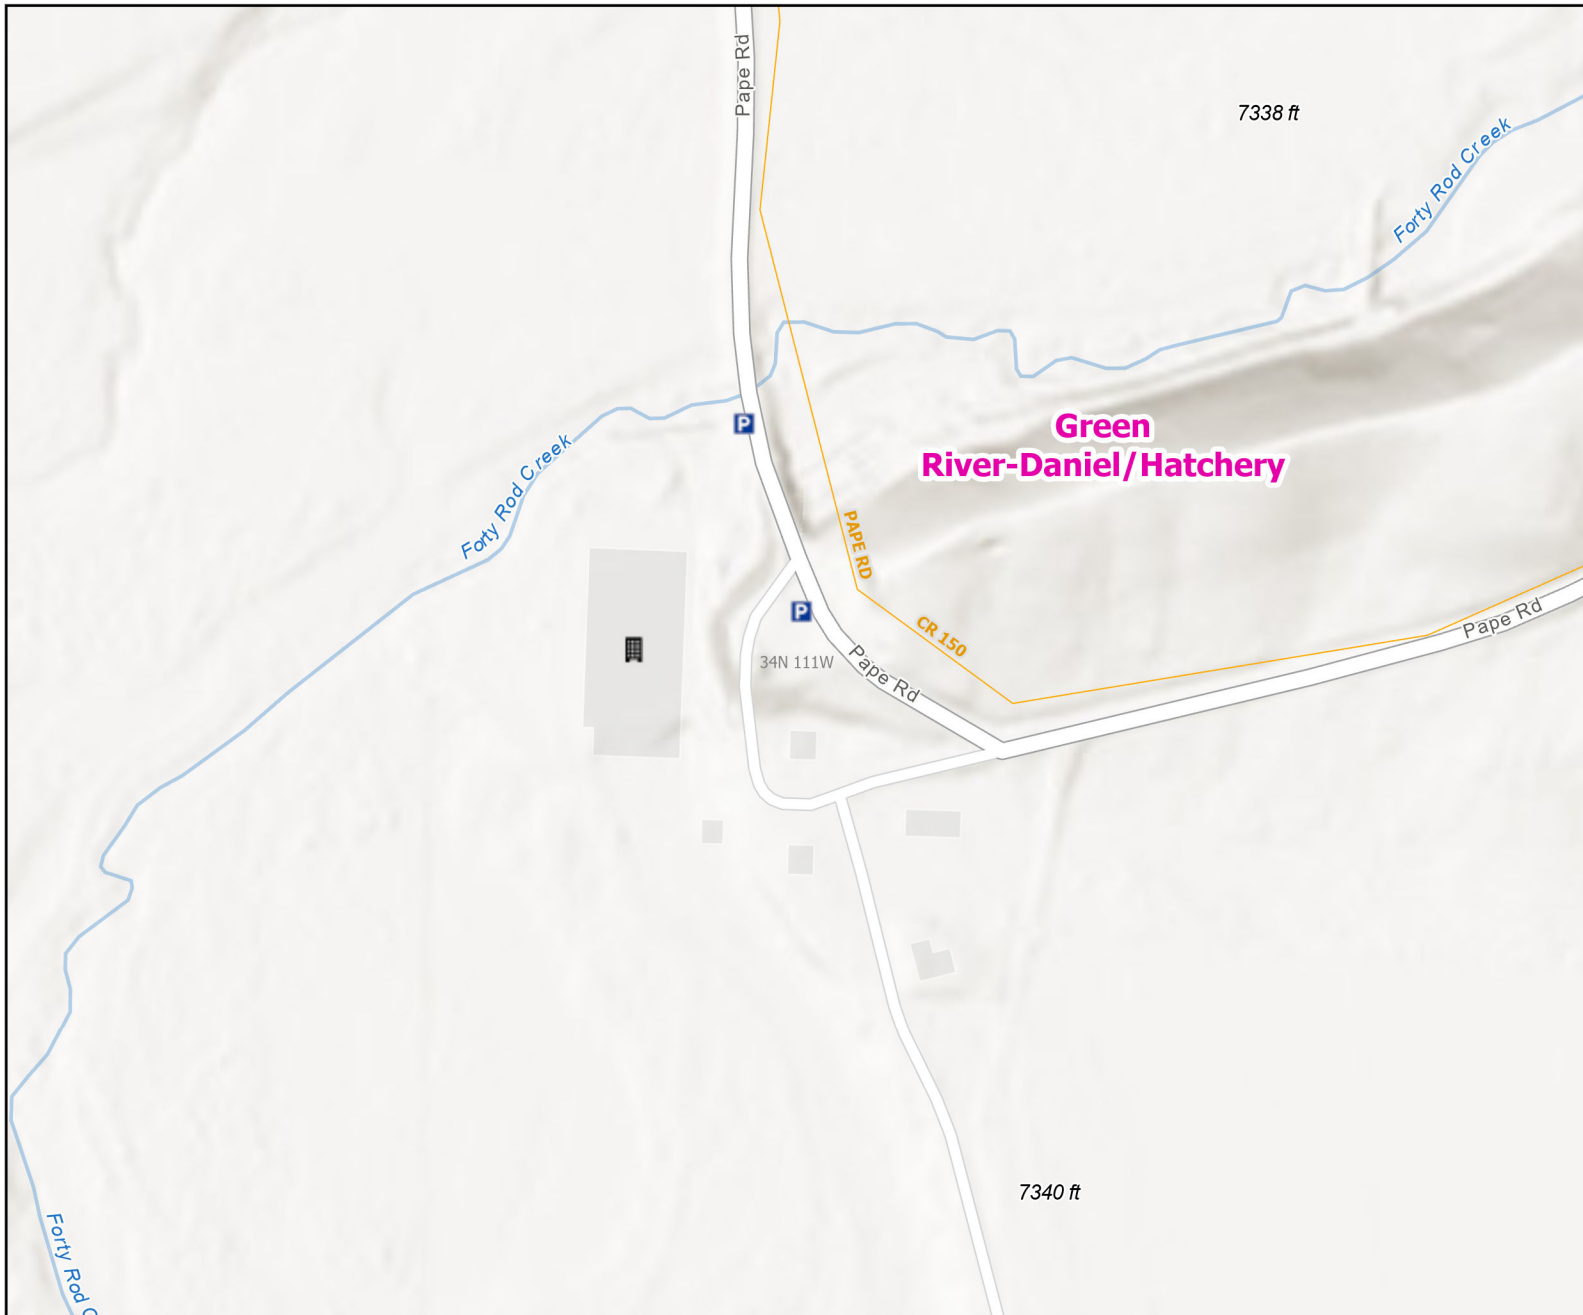

Green River-Daniel/Hatchery Public Access Area

Recreation Options: Fishing, Hunting, Hiking, Wildlife Viewing

Access Dates: Open year round

Seasonal Closure:

Access Exceptions: Fish Hatchery open 8am-5pm

Area Regulations: No overnight camping, open fires or fireworks. Access limited to marked areas .
Restricted access at the hatchery spring collection area

Shed Limitations: No collection of shed antlers or horns January 1- May 1 at 6:00 AM

Pheasant Release Dates:

This map is for visual use, assistance and general location only, does not represent a survey, and is not to be used for legal conveyance. Hunt Area boundaries are approximate, consult Game and Fish Hunting Regulations for descriptions and restrictions. Access to these private lands for any commercial activity must be gained by contacting the individual landowner(s) directly.