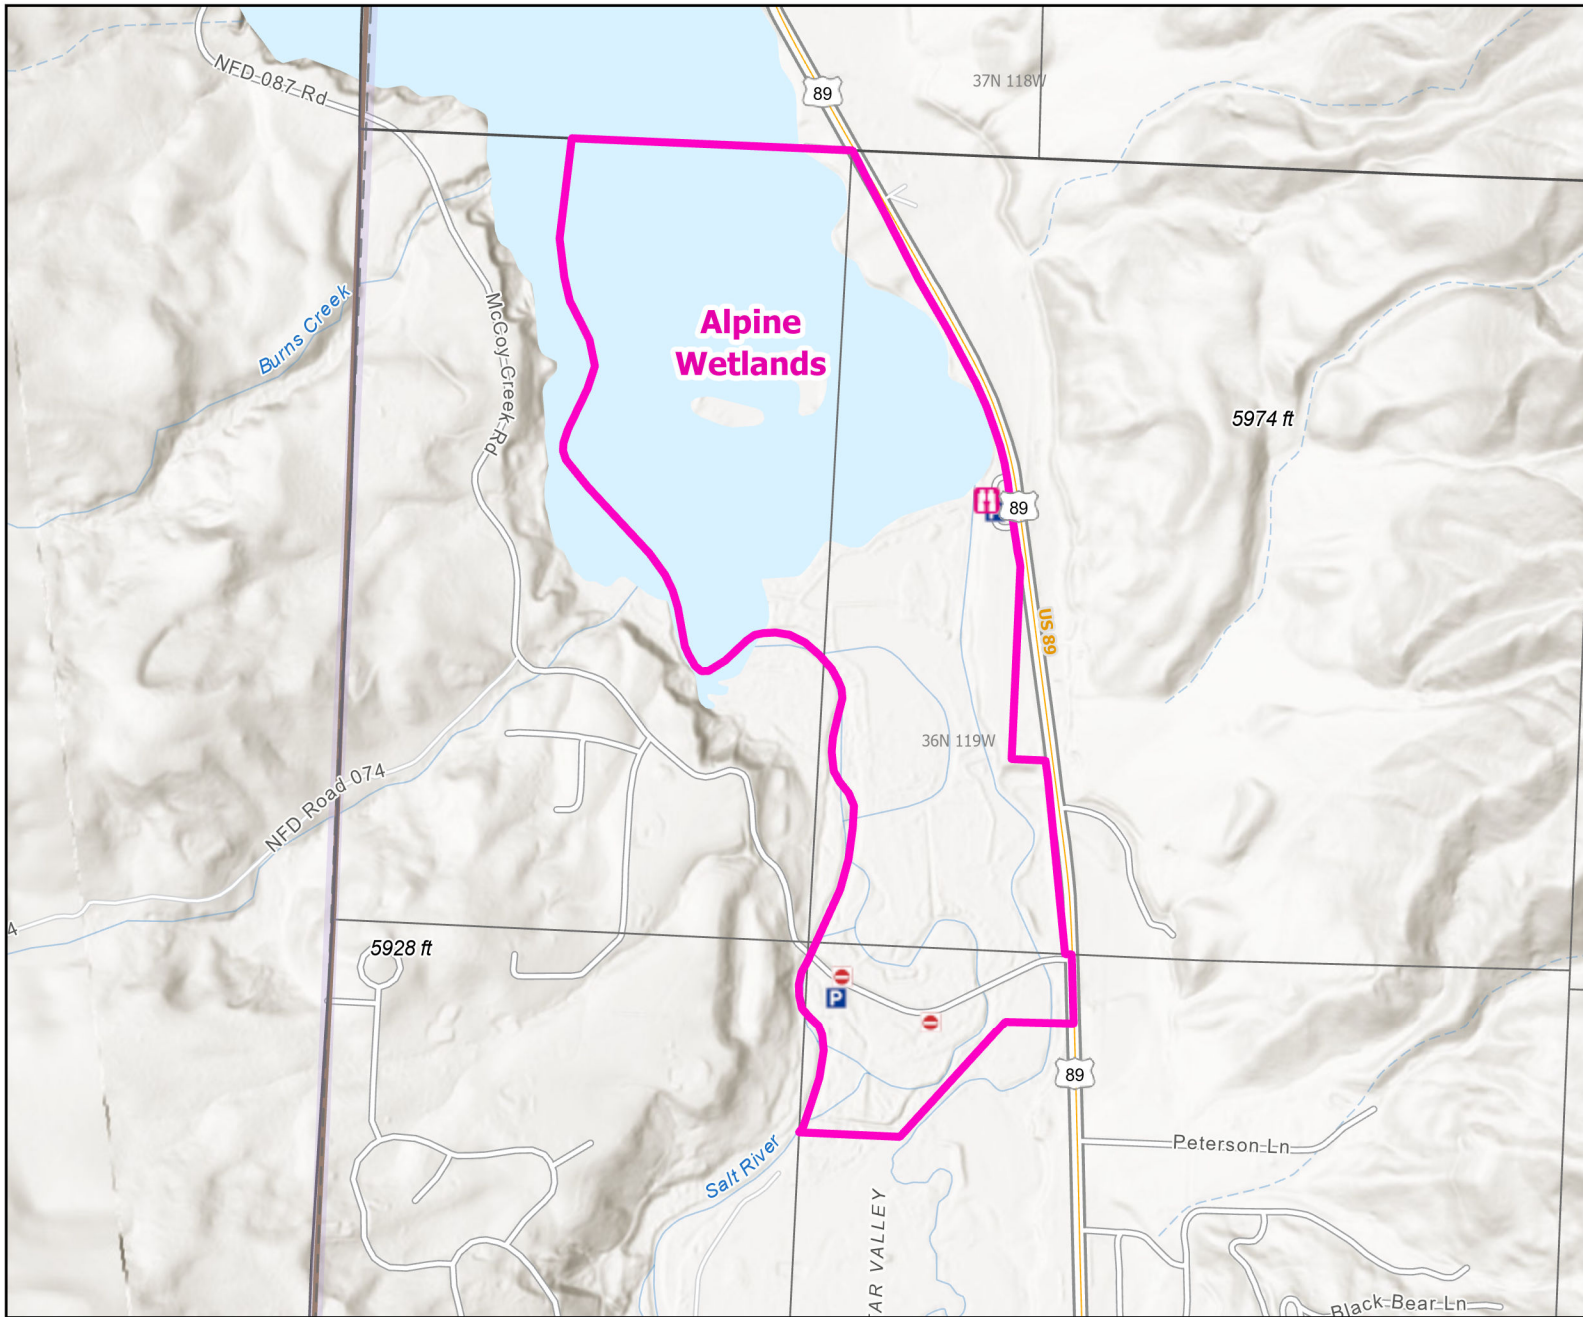

Alpine Wetlands Public Access Area

Recreation Options: Fishing, Hunting, Wildlife Viewing, Trapping

Access Dates: Open year round

Seasonal Closure:

Access Exceptions:

Area Regulations: No waterfowl hunting. No overnight camping, open fires or fireworks. Pets must be leashed or under control

Shed Limitations: No collection of shed antlers or horns January 1- May 1 at 6:00 AM

Pheasant Release Dates:

This map is for visual use, assistance and general location only, does not represent a survey, and is not to be used for legal conveyance. Hunt Area boundaries are approximate, consult Game and Fish Hunting Regulations for descriptions and restrictions. Access to these private lands for any commercial activity must be gained by contacting the individual landowner(s) directly.