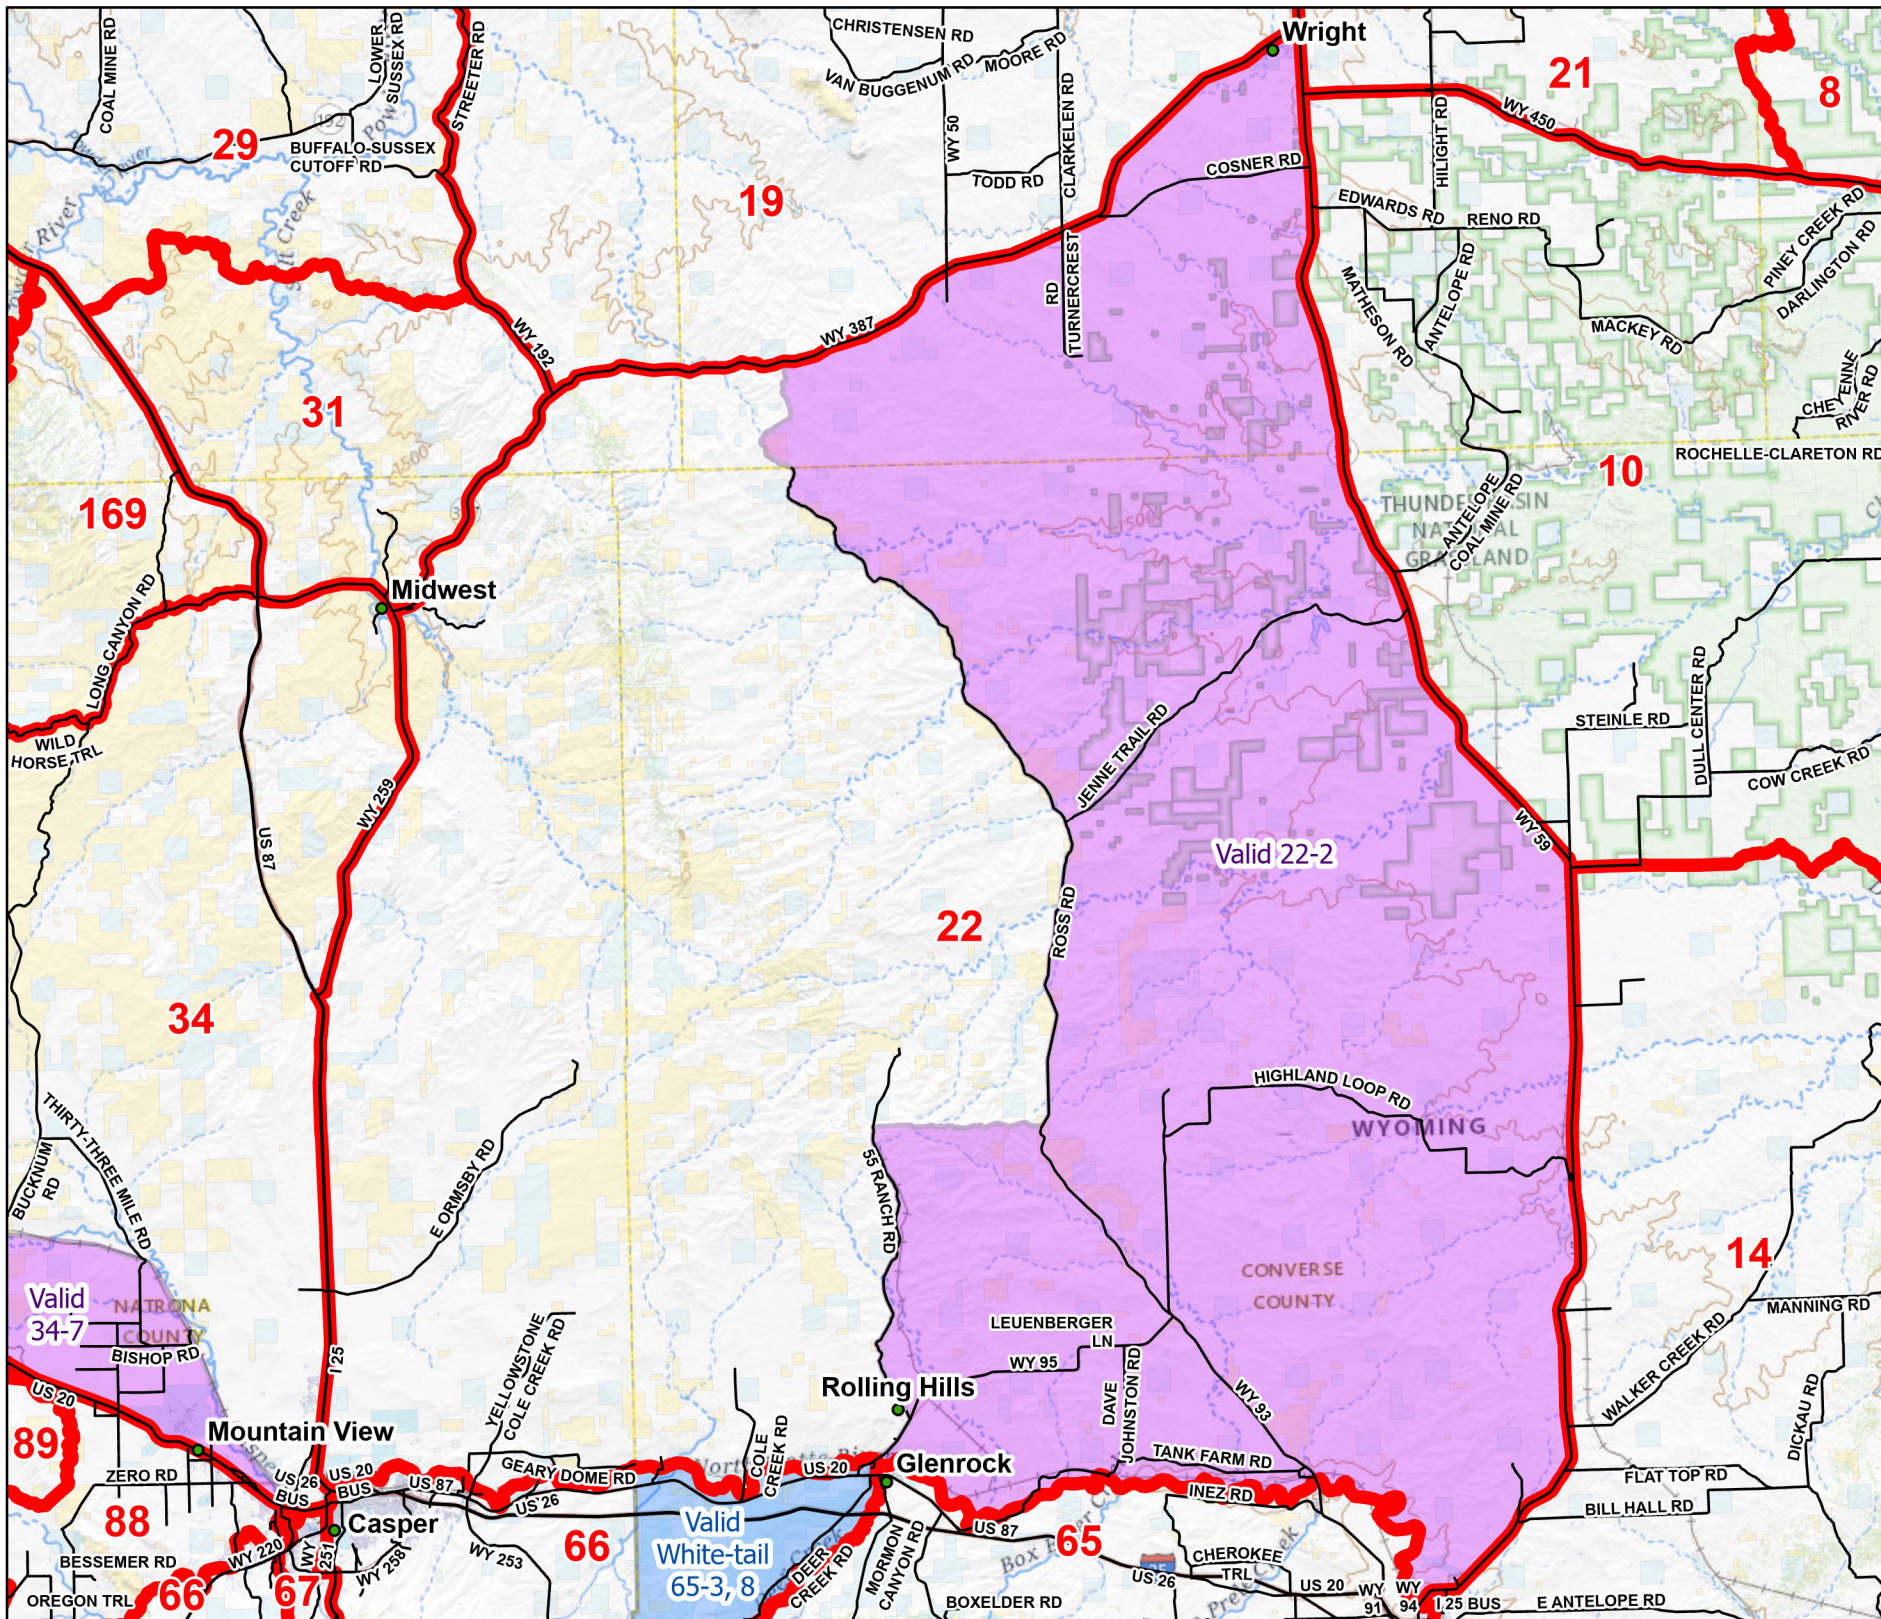

Deer Hunt Area 22

- Deer Hunt Areas
- Wilderness Area
- State
- BLM
- BIA
- Forest Service
- Fish & Wildlife Service
- National Park Service
- DOD
- Bureau of Reclamation
- WY Game & Fish Dept.
- Local Government
- Other Federal
- Private

Date: 5/1/2024

Wyoming Game and Fish Department

** Wilderness Areas require nonresidents to utilize a hunting guide.

** For More information on getting your animal tested for CWD visit our website.

** This map is for visual use, assistance, and general location only, does not represent a survey, and is not to be used for legal conveyance. Area Boundaries are approximate and can change.