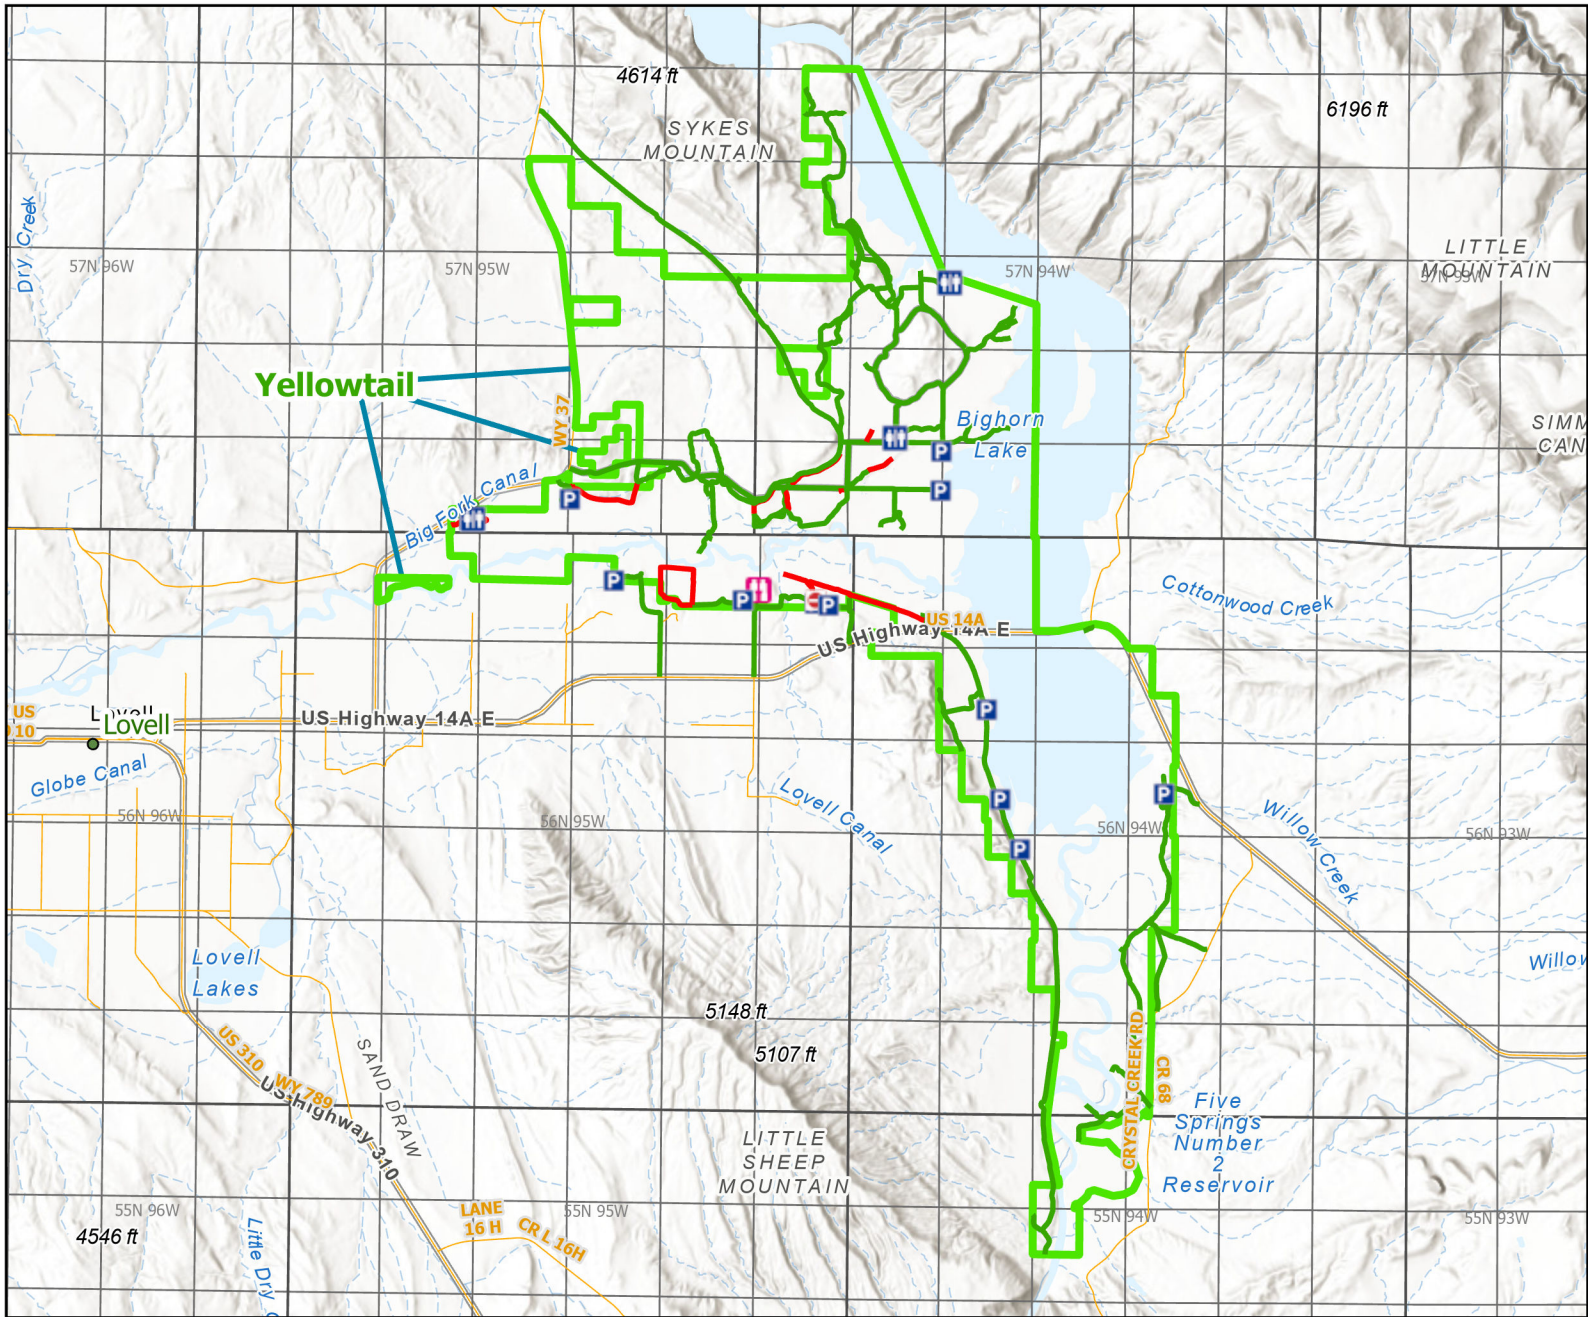

Yellowtail Wildlife Habitat Management Area

Recreation Options: Fishing, Hunting, Camping, Hiking, Wildlife Viewing

Access Dates: Open year-round

Seasonal Closure: Open year round.

Access Exceptions:

Area Regulations: 14-day camping limit.

Shed Limitations:

Pheasant Release Dates:

This map is for visual use, assistance and general location only, does not represent a survey, and is not to be used for legal conveyance. Hunt Area boundaries are approximate, consult Game and Fish Hunting Regulations for descriptions and restrictions. Access to these private lands for any commercial activity must be gained by contacting the individual landowner(s) directly.