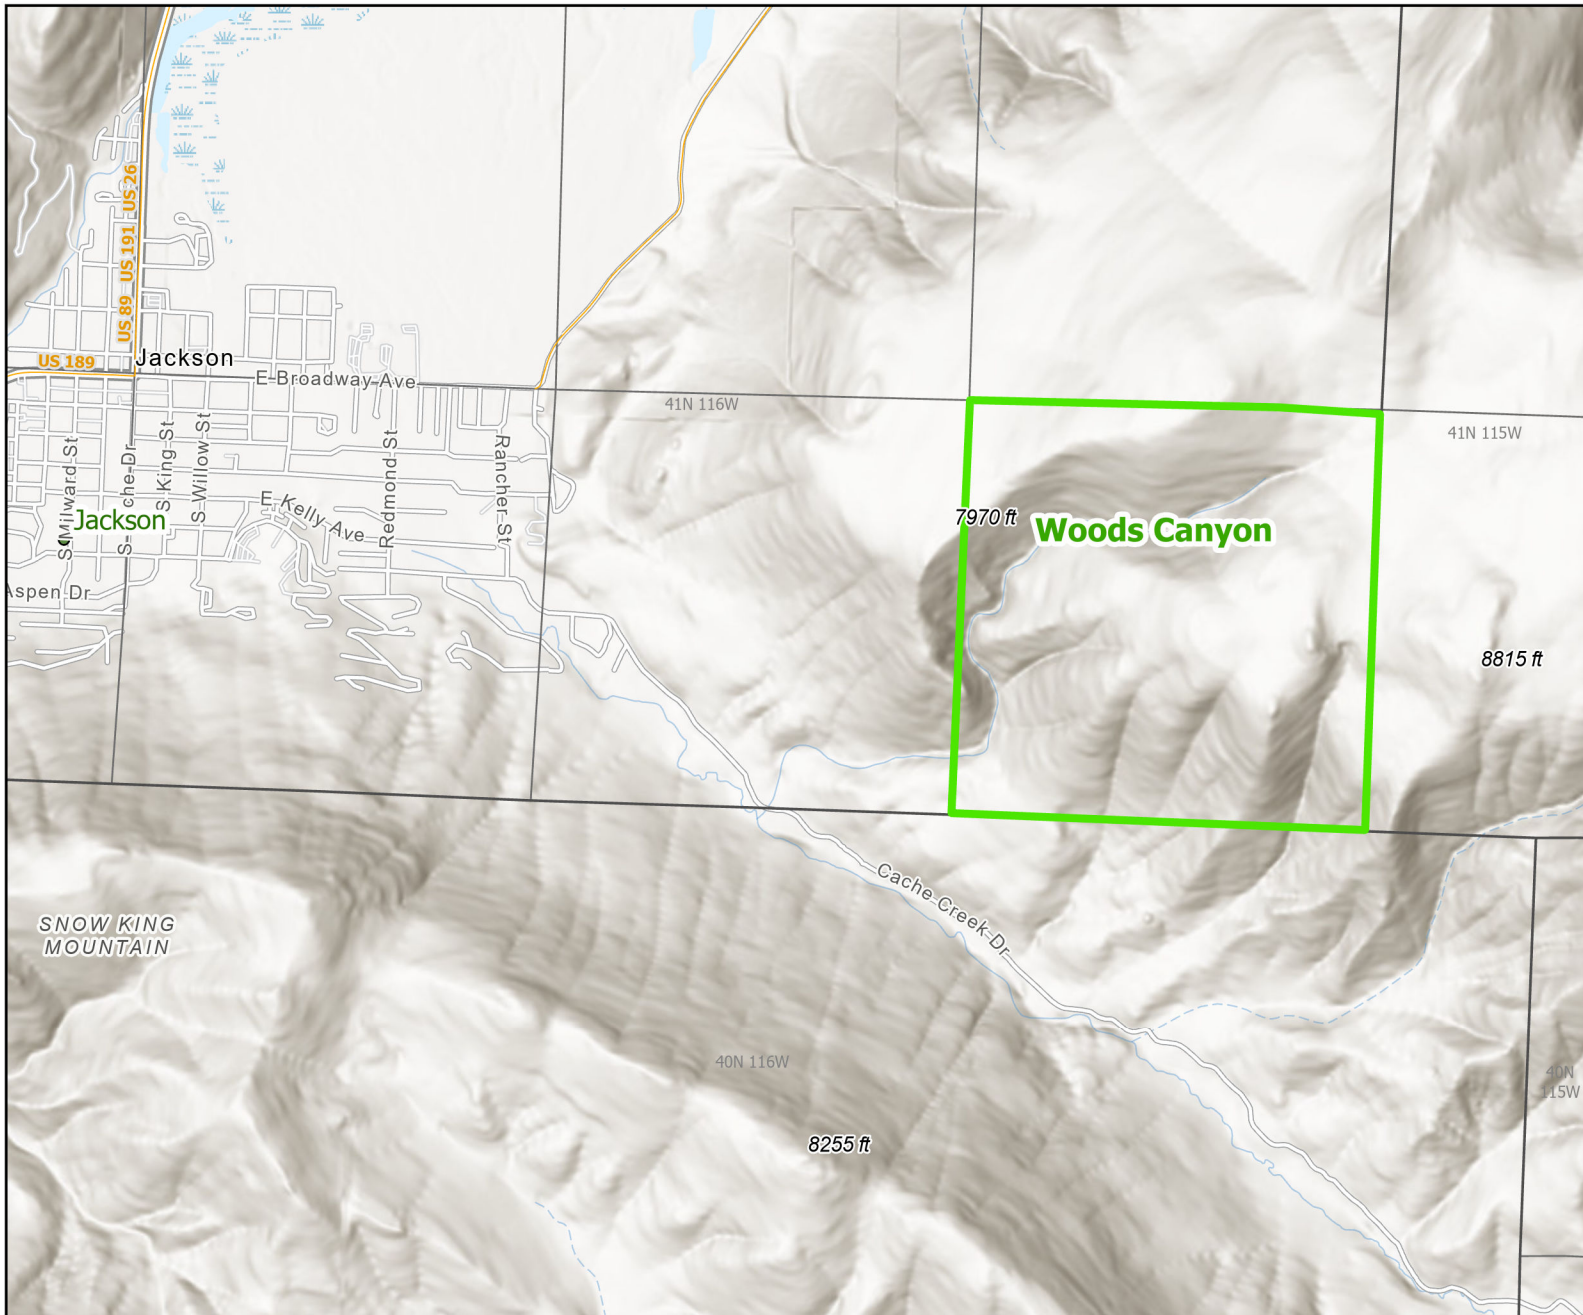

Woods Canyon Wildlife Habitat Management Area

Recreation Options: Hunting, Trapping, Hiking, Wildlife Viewing

Access Dates: May 1 at 6am - Dec 1

Seasonal Closure: Dec. 1 - May 1 at 6am

Access Exceptions:

Area Regulations: State land regulations apply. No overnight camping, open fires or fireworks

Shed Limitations: No Collection of shed antlers or horns January 1-May 1 at 6:00 AM

Pheasant Release Dates:

This map is for visual use, assistance and general location only, does not represent a survey, and is not to be used for legal conveyance. Hunt Area boundaries are approximate, consult Game and Fish Hunting Regulations for descriptions and restrictions. Access to these private lands for any commercial activity must be gained by contacting the individual landowner(s) directly.