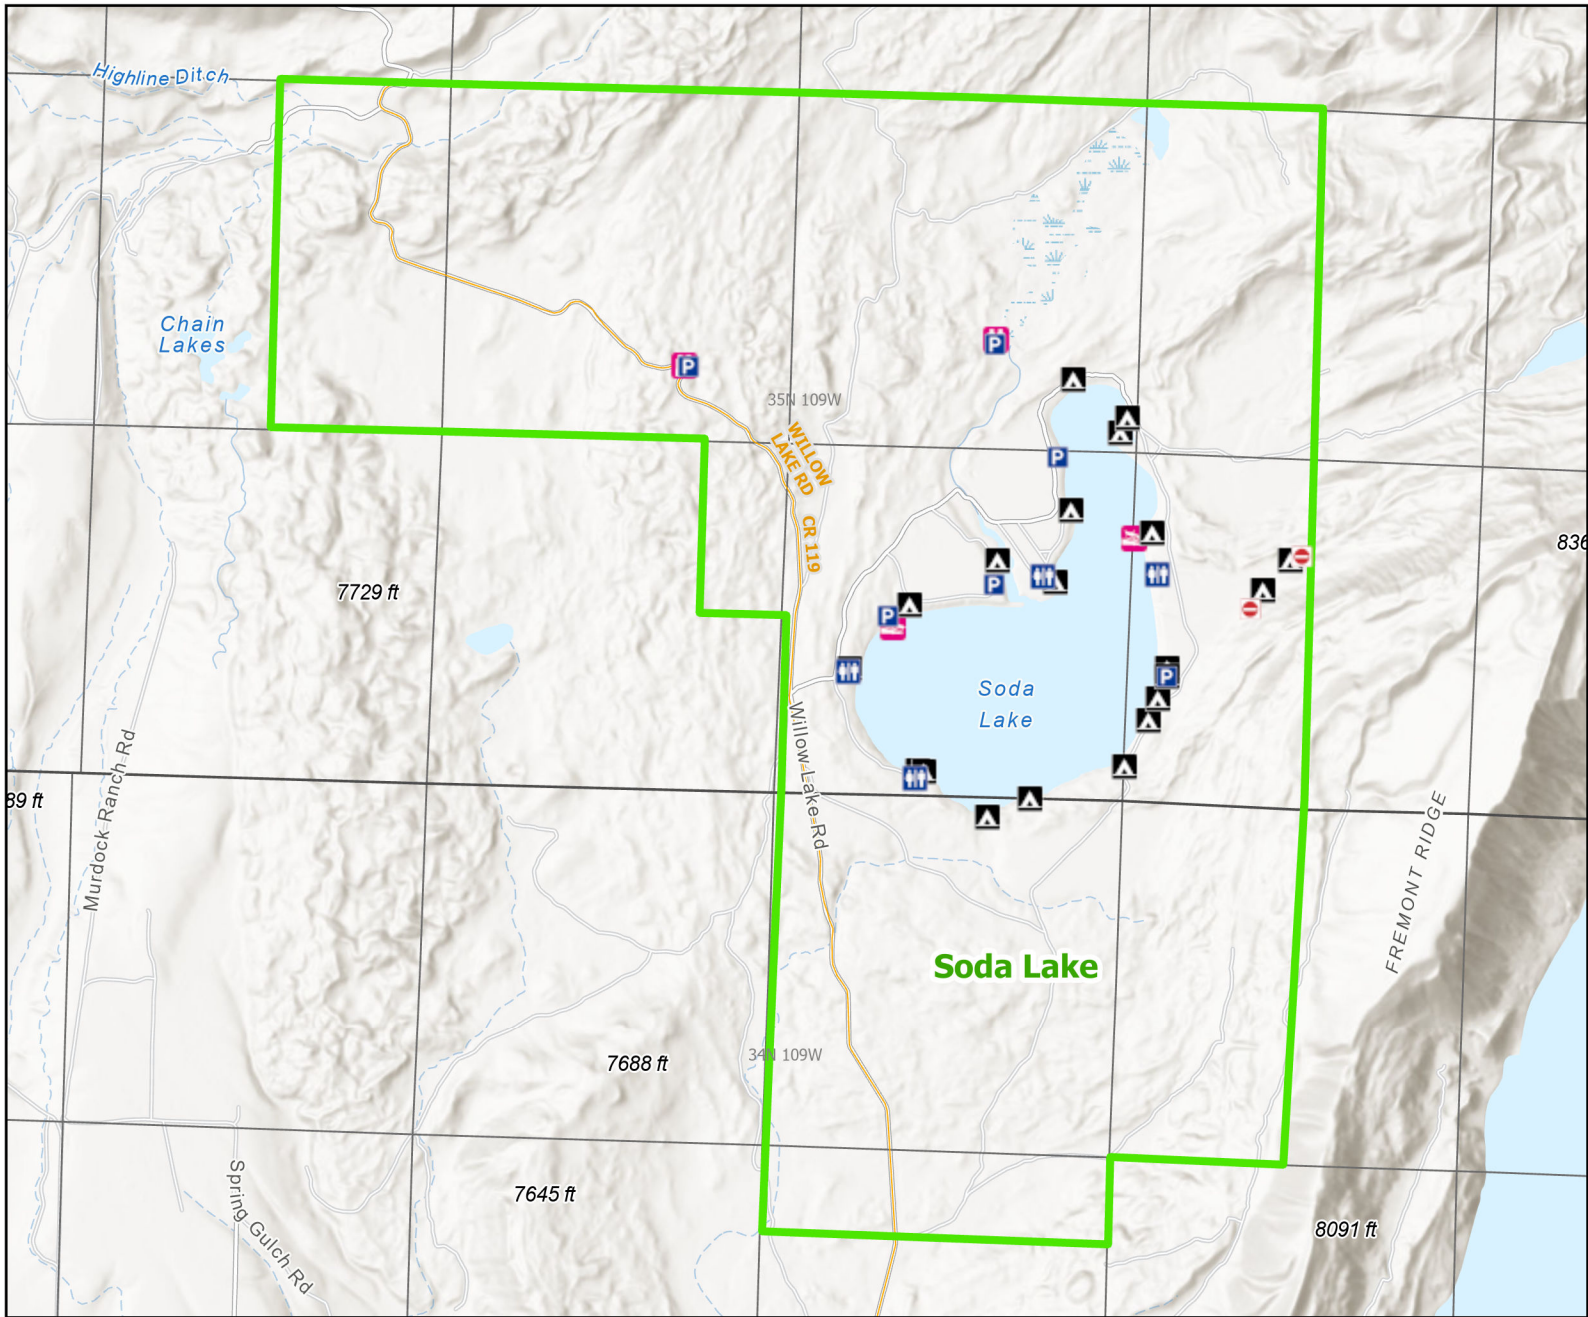

Soda Lake Wildlife Habitat Management Area

Recreation Options: Fishing, Hunting, Trapping, Camping, Hiking, Wildlife Viewing

Access Dates: May 1 at 6am - Dec. 1

Seasonal Closure: Dec. 1- May 1 at 6am

Access Exceptions:

Area Regulations: No human presence Dec. 1 - May 1 at 6am. 14 day camping limit. No fireworks. Motor vehicles restricted to roads marked with white arrows. Certified weed free hay required.
Soda Lake wetlands closed May 1 - July 1 for nesting/brooding waterfowl. Cutting of firewood prohibited

Shed Limitations: No Collection of shed antlers or horns January 1- May 1 at 6:00 AM

Pheasant Release Dates:

This map is for visual use, assistance and general location only, does not represent a survey, and is not to be used for legal conveyance. Hunt Area boundaries are approximate, consult Game and Fish Hunting Regulations for descriptions and restrictions. Access to these private lands for any commercial activity must be gained by contacting the individual landowner(s) directly.