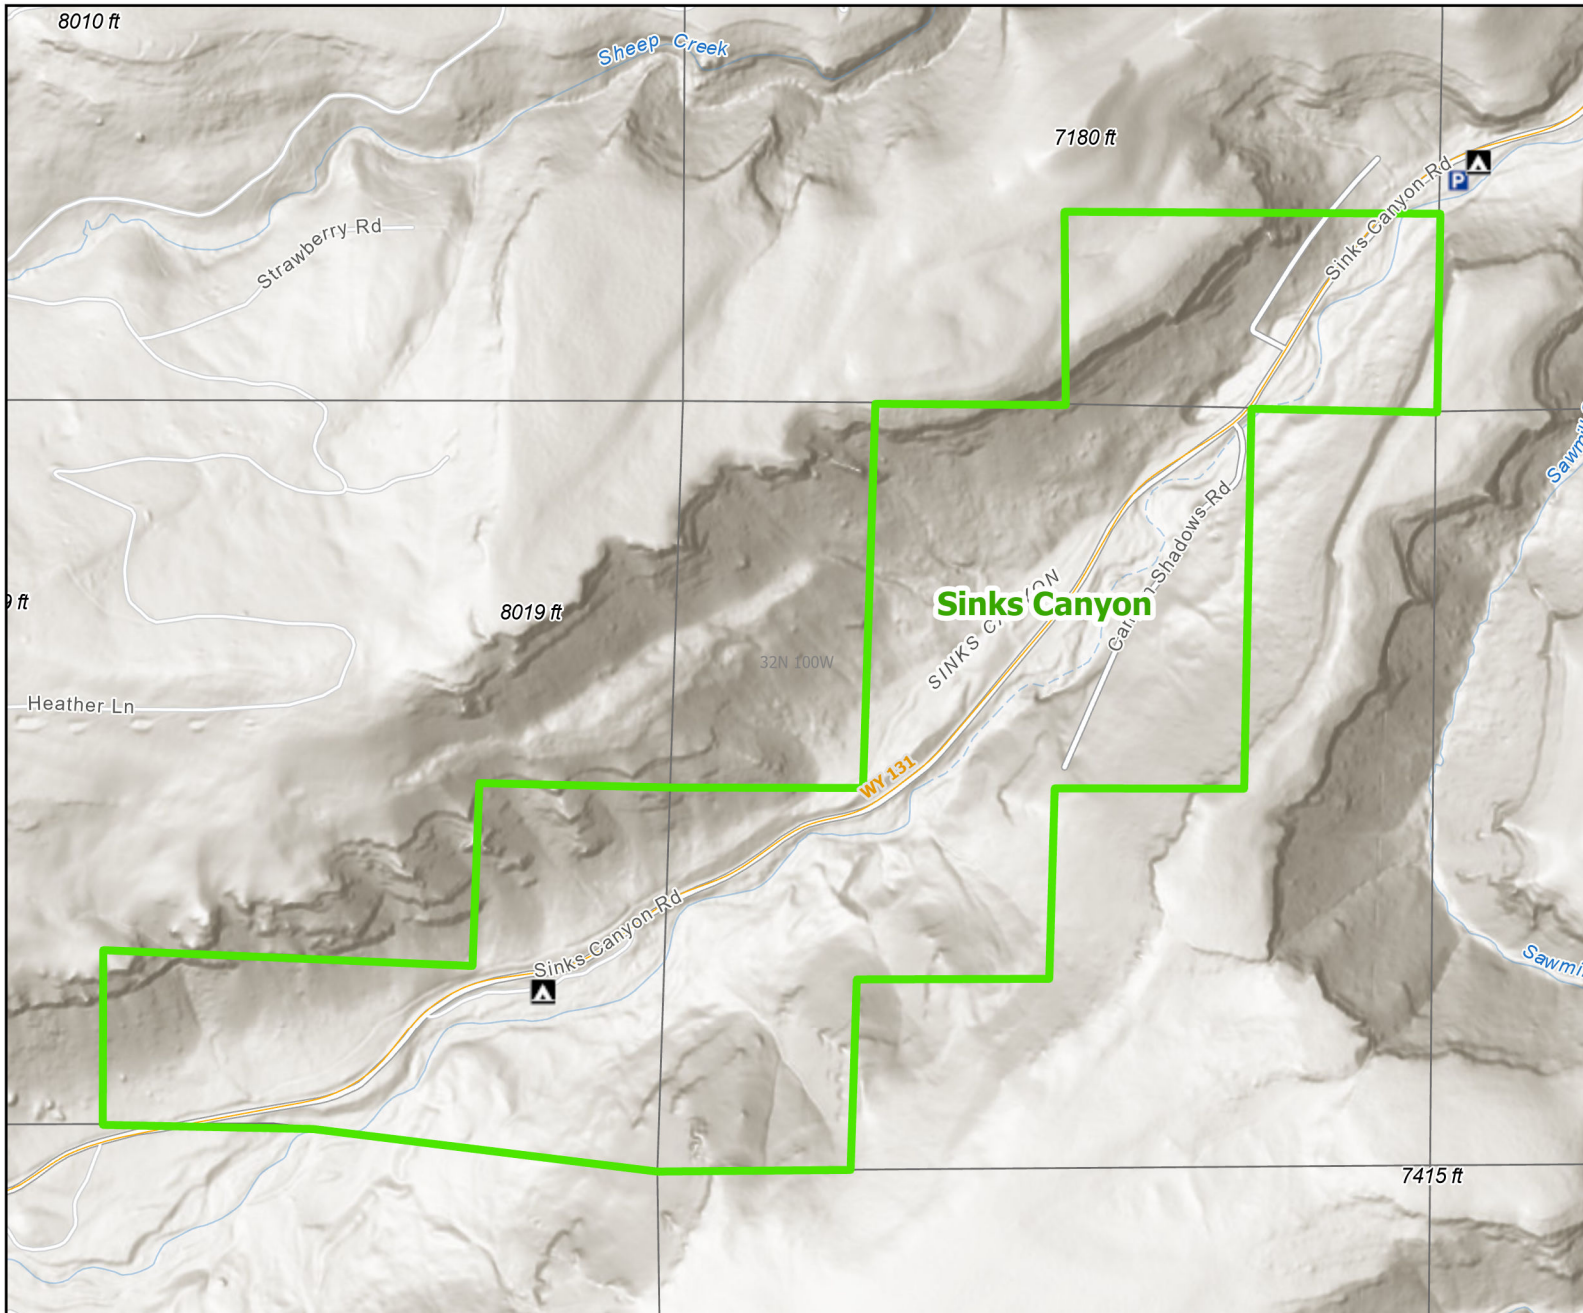

Sinks Canyon Wildlife Habitat Management Area

Recreation Options: Hiking, Fishing, Camping
Access Dates: Open year round.
Seasonal Closure:
Access Exceptions:

Area Regulations: Sinks Canyon WHMA is managed as Sinks Canyon State Parks by Wyoming State Parks, Historic Sites and Trails, as such specific regulations apply. Please inquire with Sinks Canyon State Parks about specific regulations.

Shed Limitations:
Pheasant Release Dates:

This map is for visual use, assistance and general location only, does not represent a survey, and is not to be used for legal conveyance. Hunt Area boundaries are approximate, consult Game and Fish Hunting Regulations for descriptions and restrictions. Access to these private lands for any commercial activity must be gained by contacting the individual landowner(s) directly.