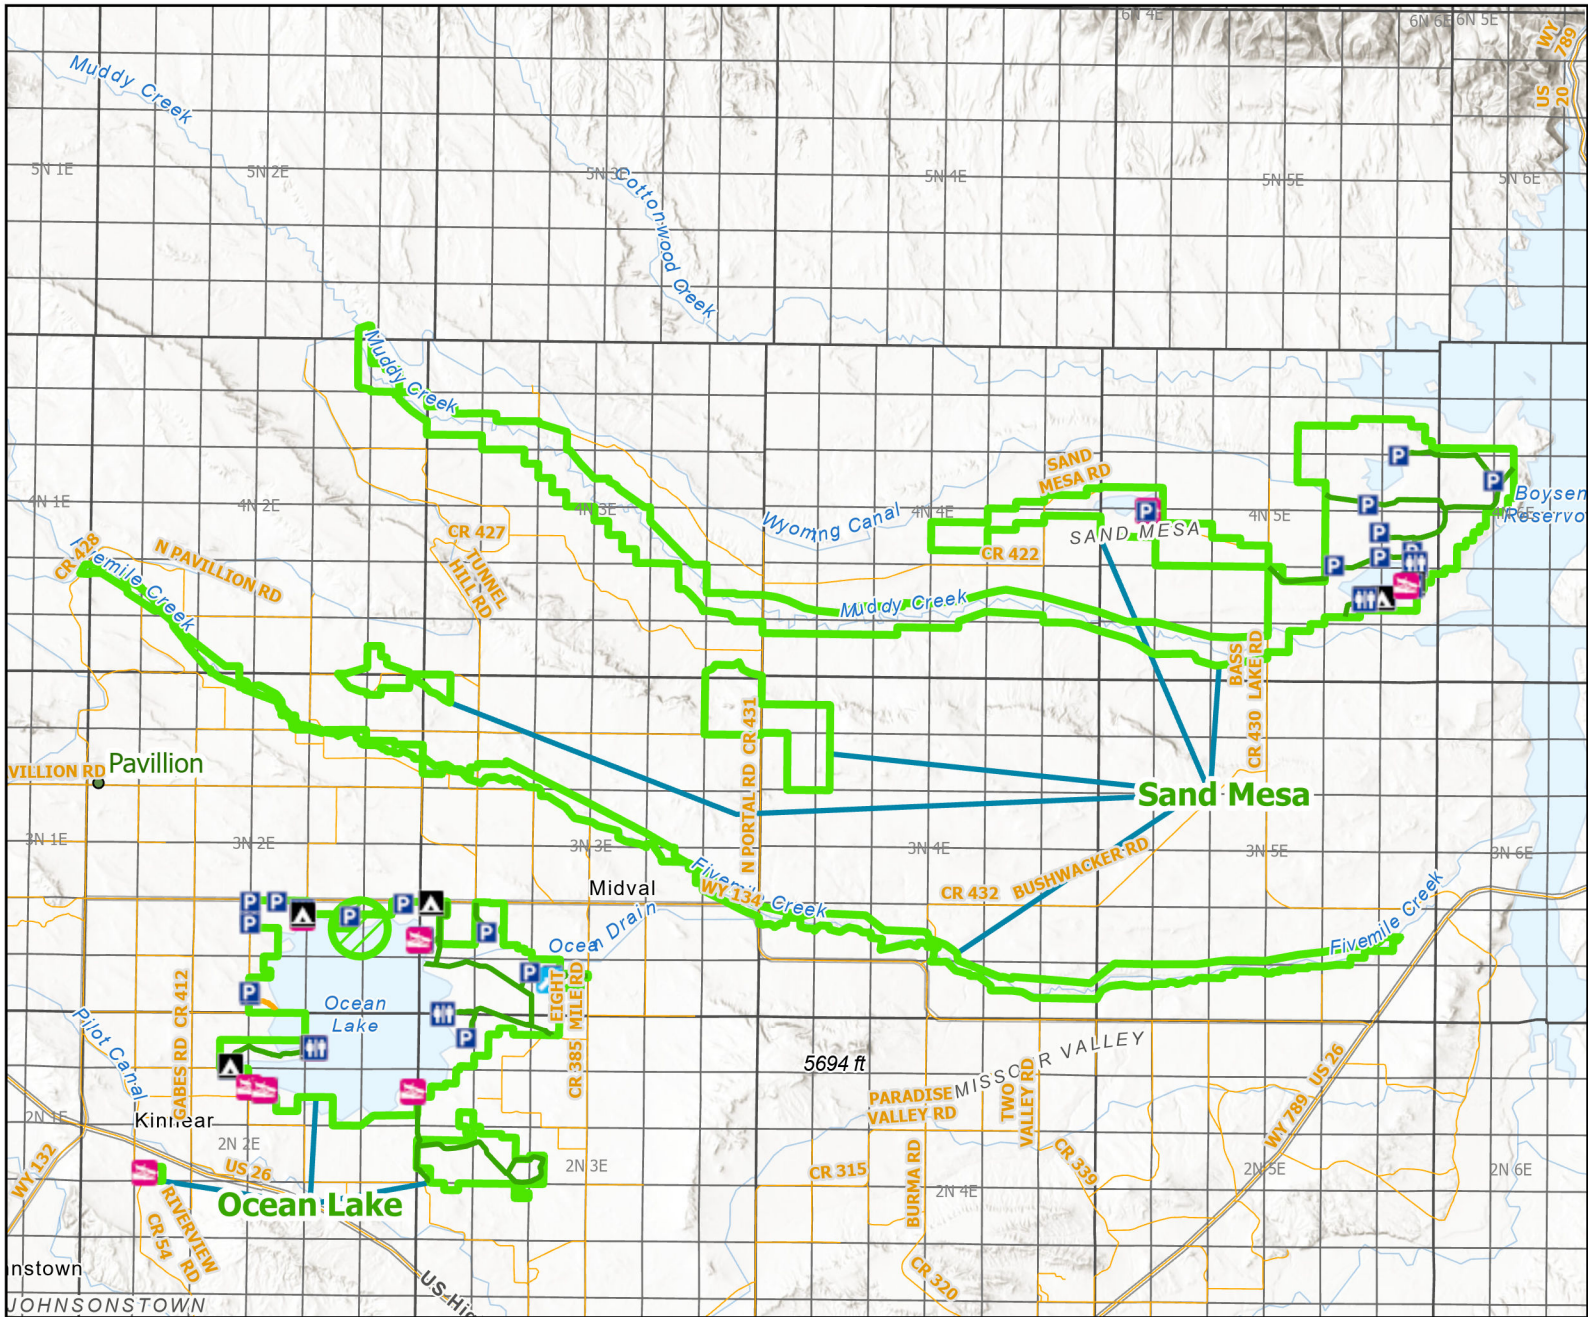

Sand Mesa Wildlife Habitat Management Area

Recreation Options: Fishing, Boating, Hunting, Trapping, Camping, Hiking

Access Dates: Sand Mesa is open year round.

Seasonal Closure:

Access Exceptions:

Area Regulations:

Shed Limitations:

Pheasant Release Dates: Nov. 1 - Nov. 30

This map is for visual use, assistance and general location only, does not represent a survey, and is not to be used for legal conveyance. Hunt Area boundaries are approximate, consult Game and Fish Hunting Regulations for descriptions and restrictions. Access to these private lands for any commercial activity must be gained by contacting the individual landowner(s) directly.