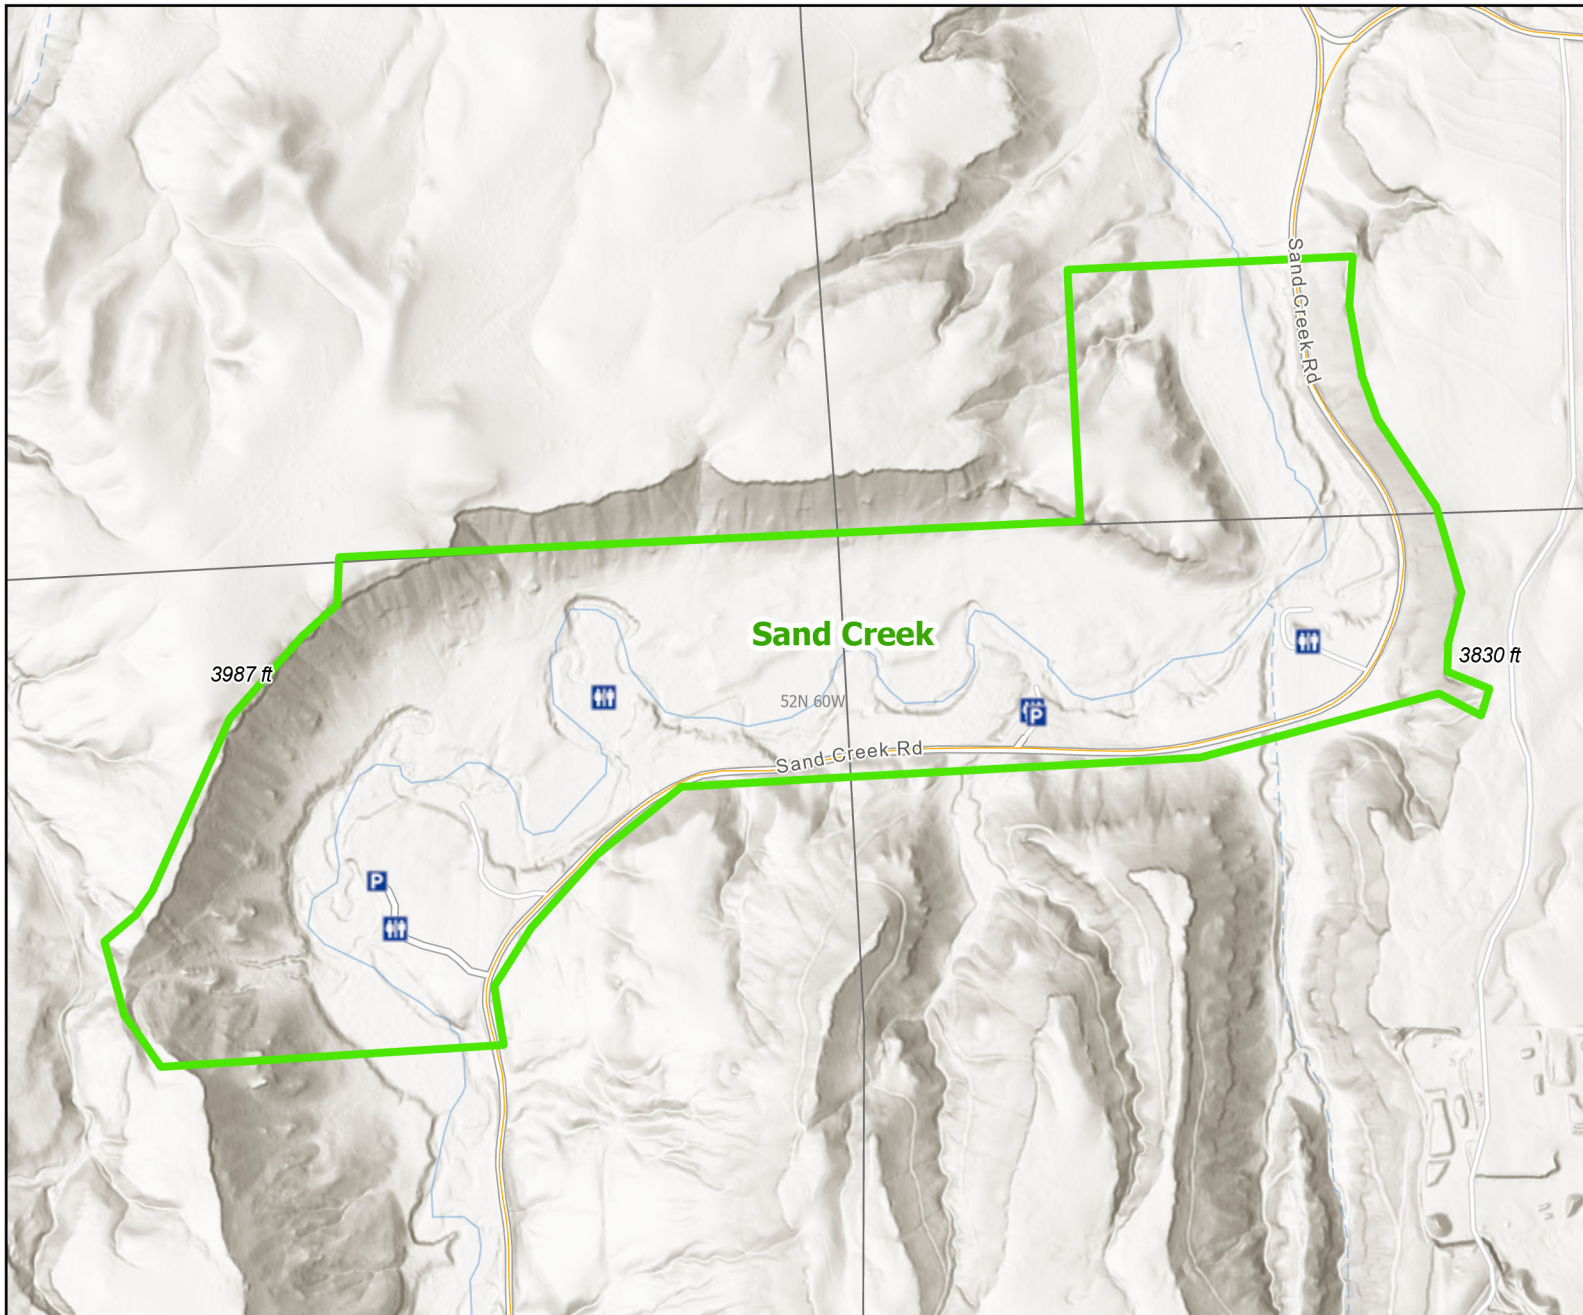

# Sand Creek Wildlife Habitat Management Area

Recreation Options: Fishing, Hunting, Trapping  
 Access Dates: Open year round  
 Seasonal Closure:  
 Access Exceptions:  
 Area Regulations:  
 Shed Limitations:  
 Pheasant Release Dates:

This map is for visual use, assistance and general location only, does not represent a survey, and is not to be used for legal conveyance. Hunt Area boundaries are approximate, consult Game and Fish Hunting Regulations for descriptions and restrictions. Access to these private lands for any commercial activity must be gained by contacting the individual landowner(s) directly.