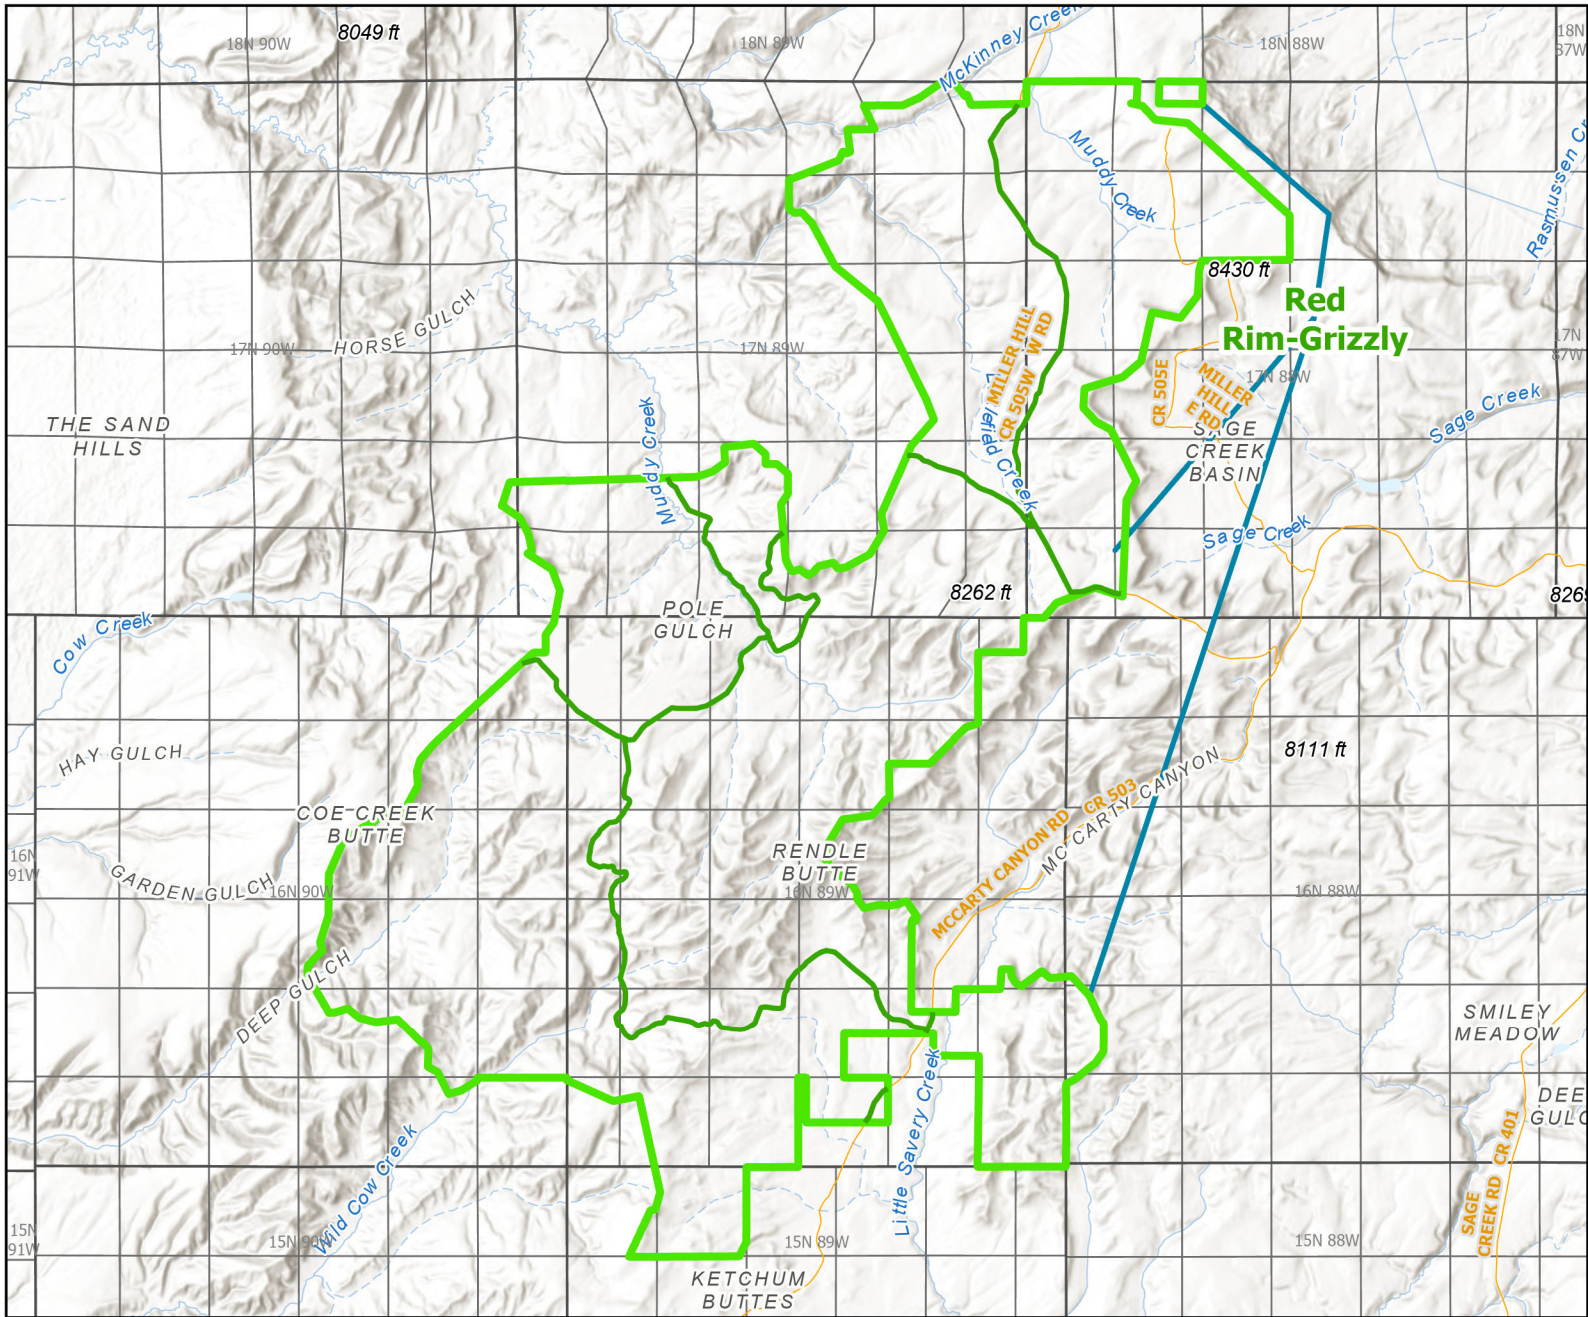

Red Rim-Grizzly Wildlife Habitat Management Area

Recreation Options: Fishing, Hunting, Trapping, Camping, Hiking
 Access Dates: Open year-round Open year round.
 Seasonal Closure:
 Access Exceptions:
 Area Regulations: Camping limit 14 days. Off road travel restricted to 25 feet.
 Shed Limitations: No Collection of shed antlers or horns January 1-May 1 at 6:00 AM
 Pheasant Release Dates:

This map is for visual use, assistance and general location only, does not represent a survey, and is not to be used for legal conveyance. Hunt Area boundaries are approximate, consult Game and Fish Hunting Regulations for descriptions and restrictions. Access to these private lands for any commercial activity must be gained by contacting the individual landowner(s) directly.