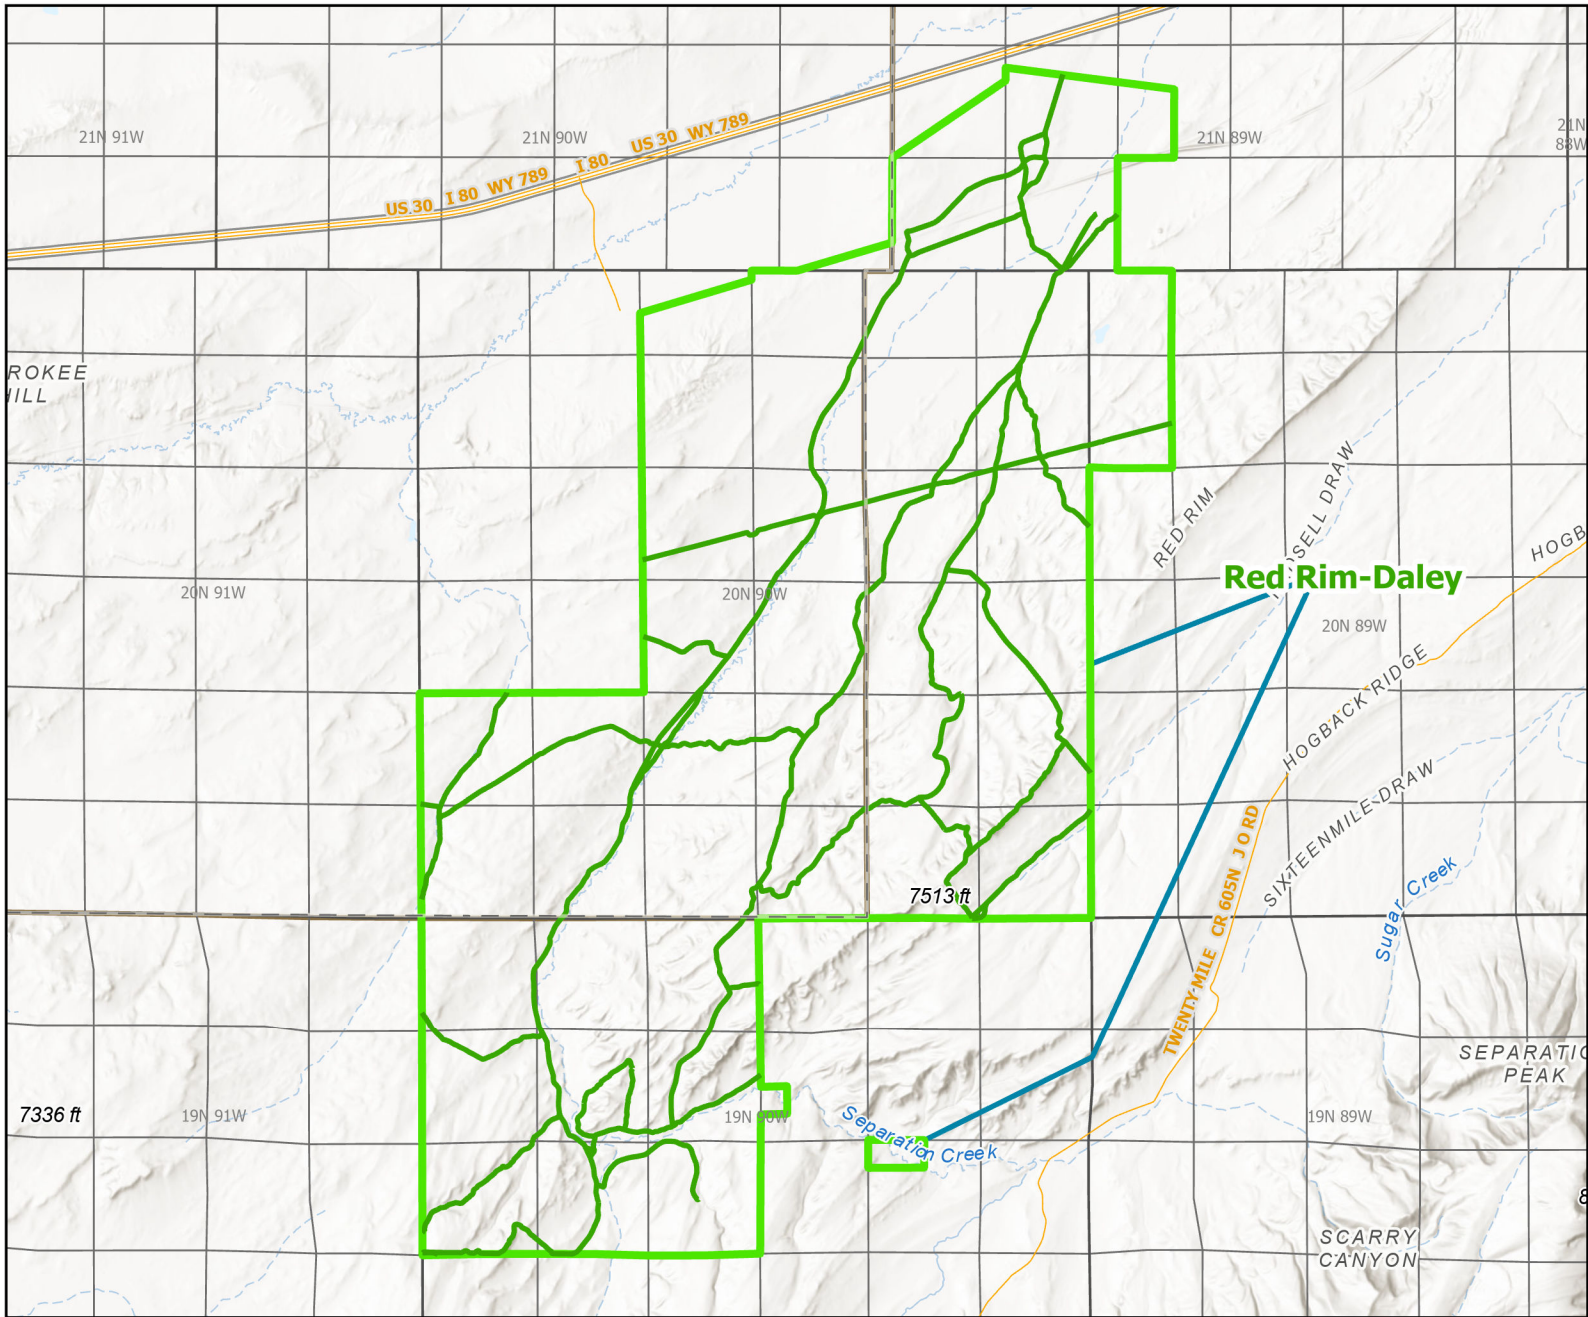

# Red Rim-Daley Wildlife Habitat Management Area

Recreation Options: Hunting, Trapping, Camping, Hiking  
 Access Dates: Red Rim-Daley is open year-round  
 Seasonal Closure:  
 Access Exceptions:  
 Area Regulations: 14 day camping limit  
 Weed free certified hay only.  
 Shed Limitations: No Collection of shed antlers or horns January 1-May 1 at 6:00 AM  
 Pheasant Release Dates:

This map is for visual use, assistance and general location only, does not represent a survey, and is not to be used for legal conveyance. Hunt Area boundaries are approximate, consult Game and Fish Hunting Regulations for descriptions and restrictions. Access to these private lands for any commercial activity must be gained by contacting the individual landowner(s) directly.