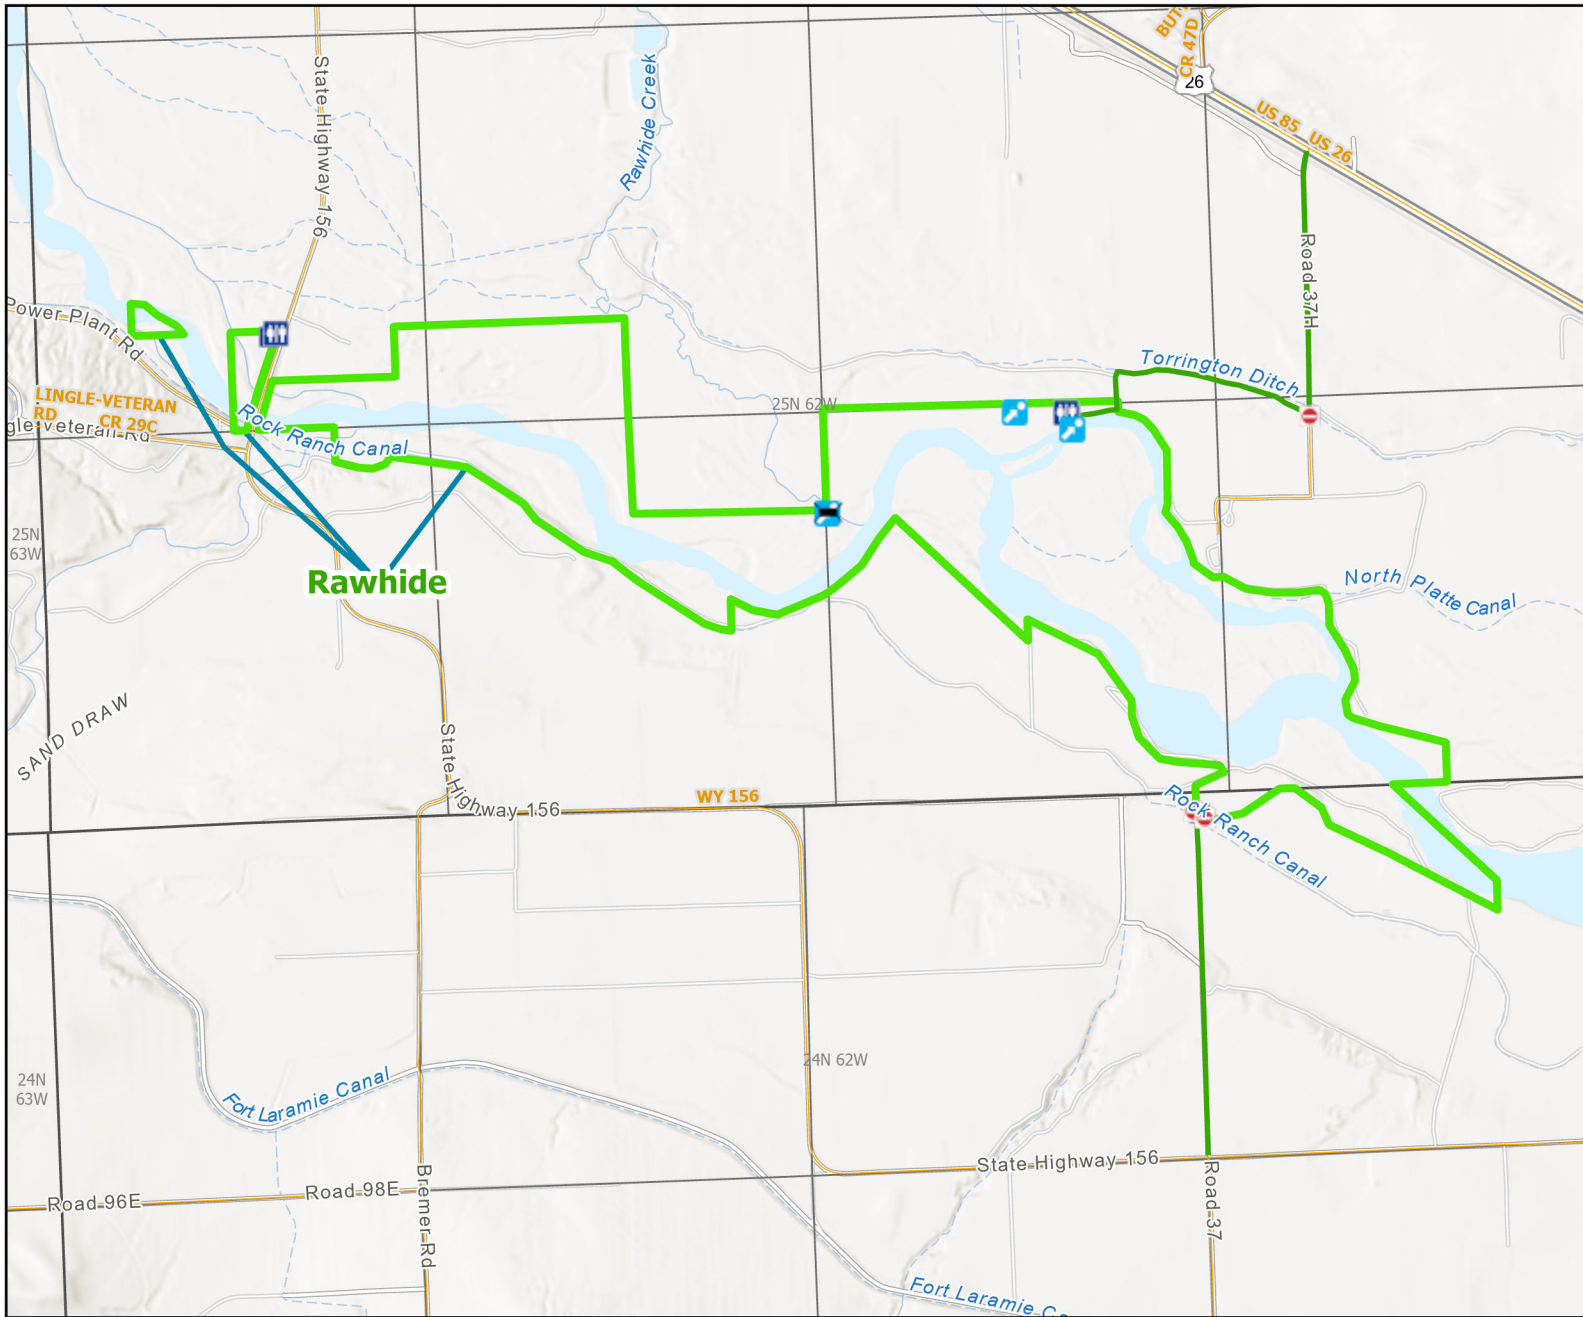

# Rawhide Wildlife Habitat Management Area

Recreation Options: Fishing, Hunting, Camping, Hiking, Floating. Wildlife Viewing

Access Dates: Open year-round

Seasonal Closure: Limited to WGFC lands marked with department signs

Access Exceptions:

Area Regulations: Hunting Restricted to the use of Shotguns, Muzzleloader, or Archery Equipment Only.  
Vehicular travel restricted to parking areas. ORV use is prohibited. 14 day camping limit.

Shed Limitations:

Pheasant Release Dates:

This map is for visual use, assistance and general location only, does not represent a survey, and is not to be used for legal conveyance. Hunt Area boundaries are approximate, consult Game and Fish Hunting Regulations for descriptions and restrictions. Access to these private lands for any commercial activity must be gained by contacting the individual landowner(s) directly.