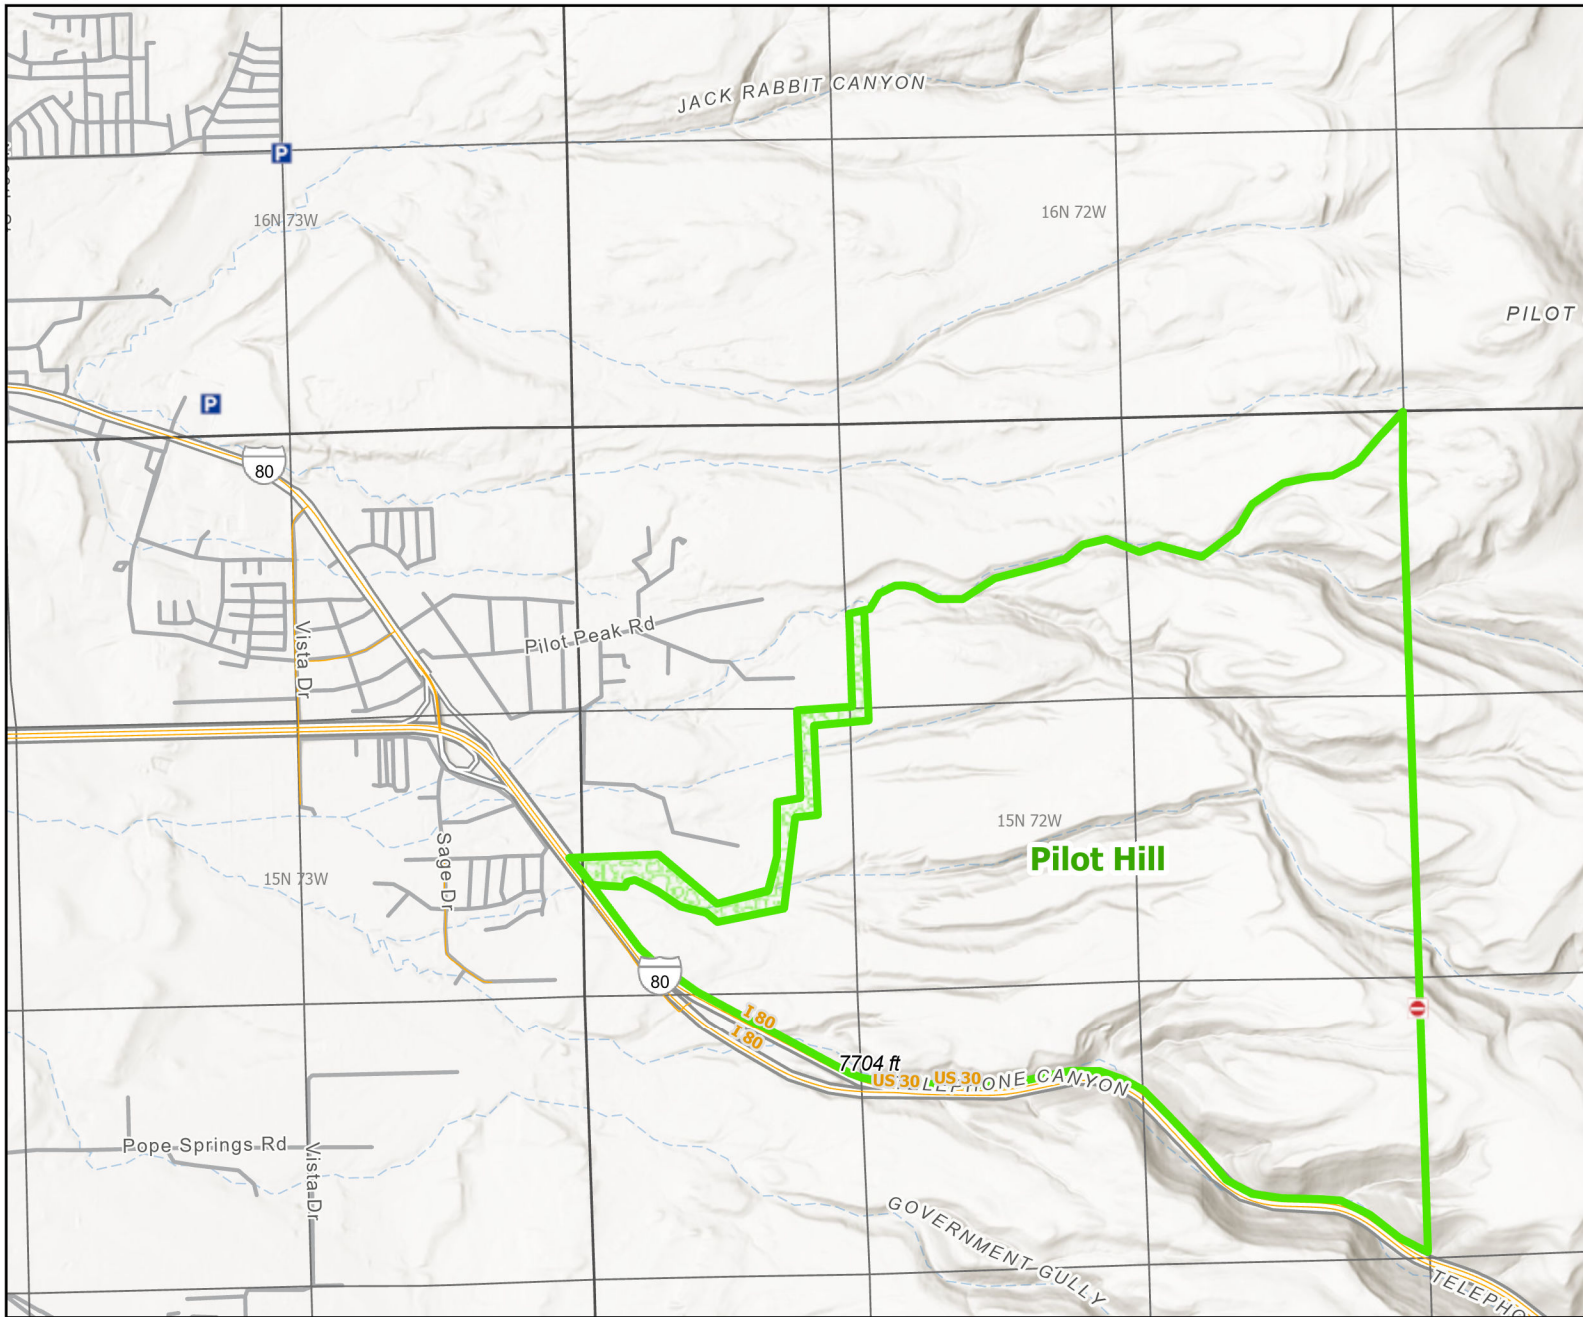

# Pilot Hill

## Wildlife Habitat Management Area

**Recreation Options:** Hunting, Hiking, Wildlife Viewing

**Access Dates:** May 1 - Jan 31. THIS AREA OPENS TO ALL HUMAN PRESENCE AT 8:00AM MAY 1st.

**Seasonal Closure:** Closed to all Human Presence February 1 - April 30

**Access Exceptions:** No Trapping

**Area Regulations:** Hunting is restricted to licensed hunters with HMA permission slip. No overnight camping, no open fires, no recreational shooting, ORV use is prohibited. Access Road not plowed during winter.

**Shed Limitations:**

**Pheasant Release Dates:**

This map is for visual use, assistance and general location only, does not represent a survey, and is not to be used for legal conveyance. Hunt Area boundaries are approximate, consult Game and Fish Hunting Regulations for descriptions and restrictions. Access to these private lands for any commercial activity must be gained by contacting the individual landowner(s) directly.