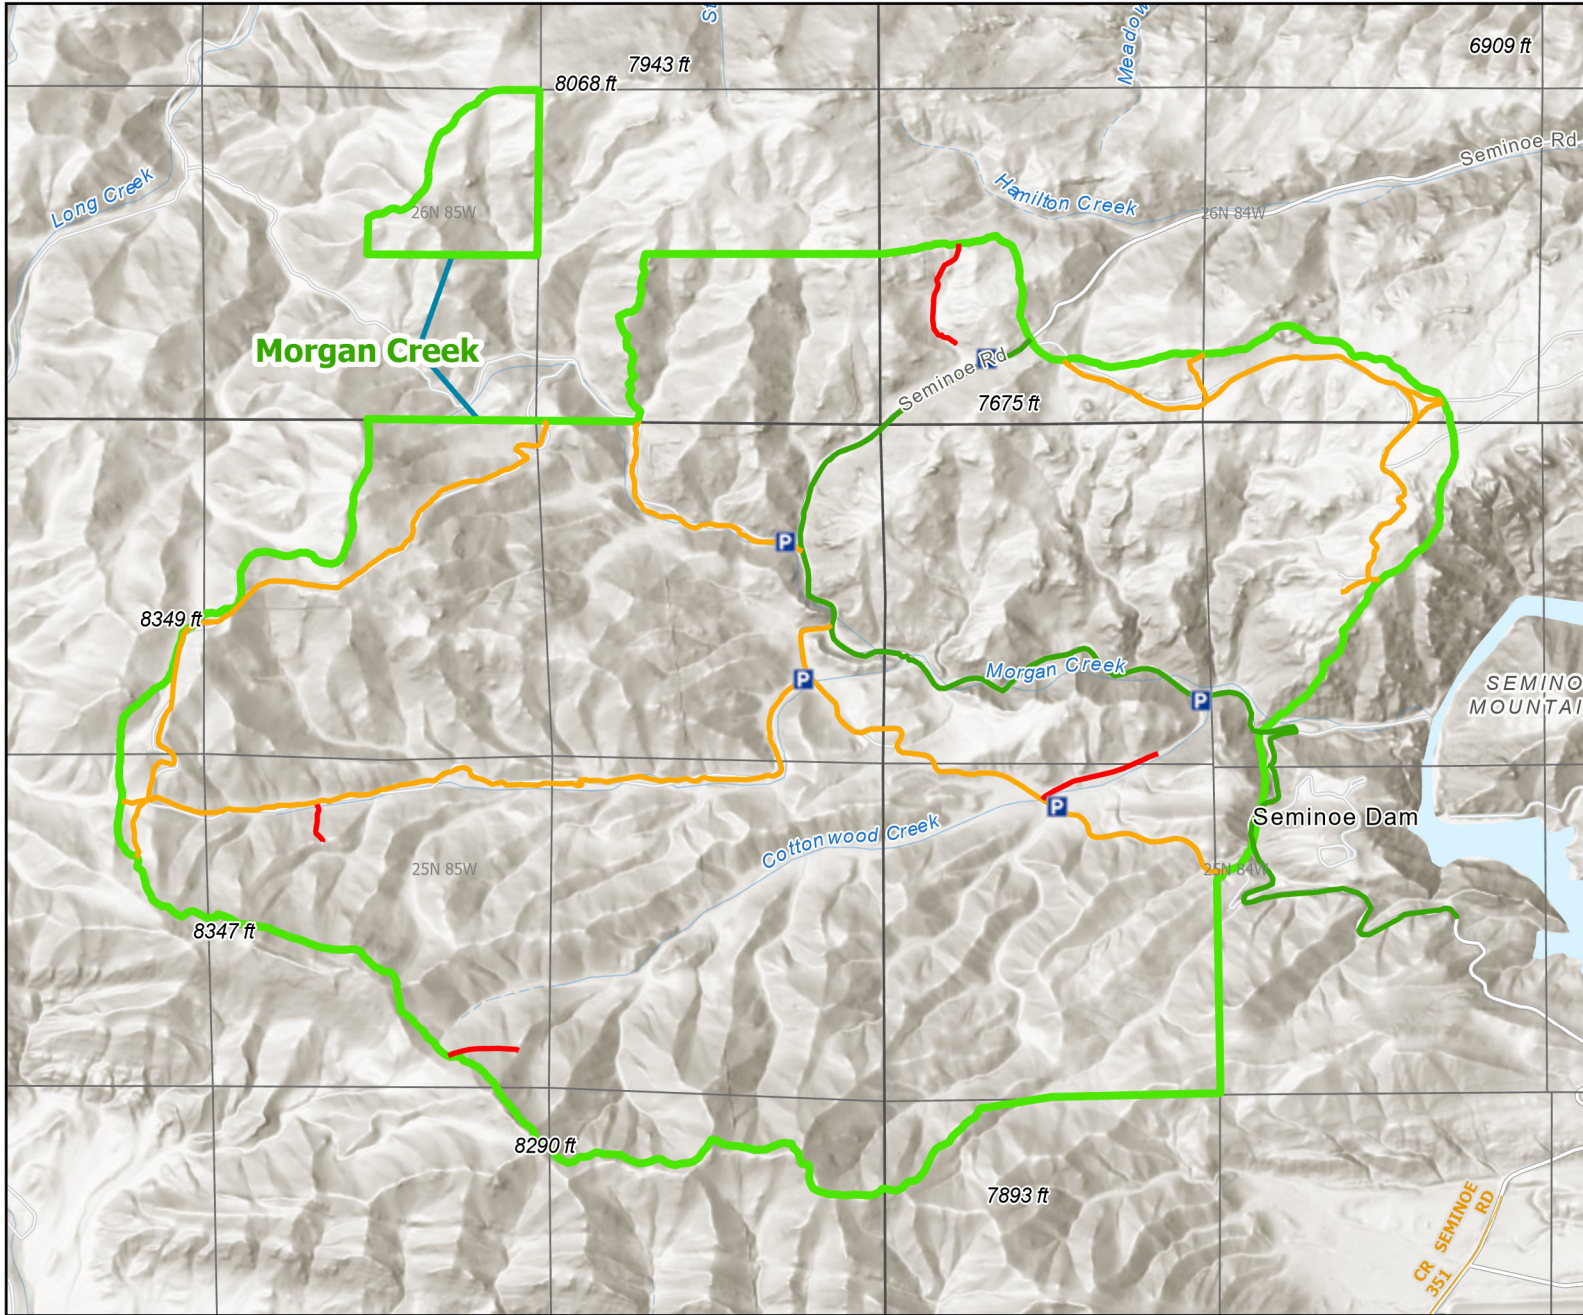

Morgan Creek Wildlife Habitat Management Area

Recreation Options: Hunting, Trapping, Hiking

Access Dates: No unauthorized motorized vehicles Nov. 1 - April 30 except on Seminole Road, BLM3159.

Seasonal Closure: November 1 - April 30

Access Exceptions: Closed to motorized vehicles except on the Seminole Road, BLM 3159, open to pedestrian and horseback travel year-round.

Area Regulations: No overnight camping. No fires

Shed Limitations:

Pheasant Release Dates:

This map is for visual use, assistance and general location only, does not represent a survey, and is not to be used for legal conveyance. Hunt Area boundaries are approximate, consult Game and Fish Hunting Regulations for descriptions and restrictions. Access to these private lands for any commercial activity must be gained by contacting the individual landowner(s) directly.