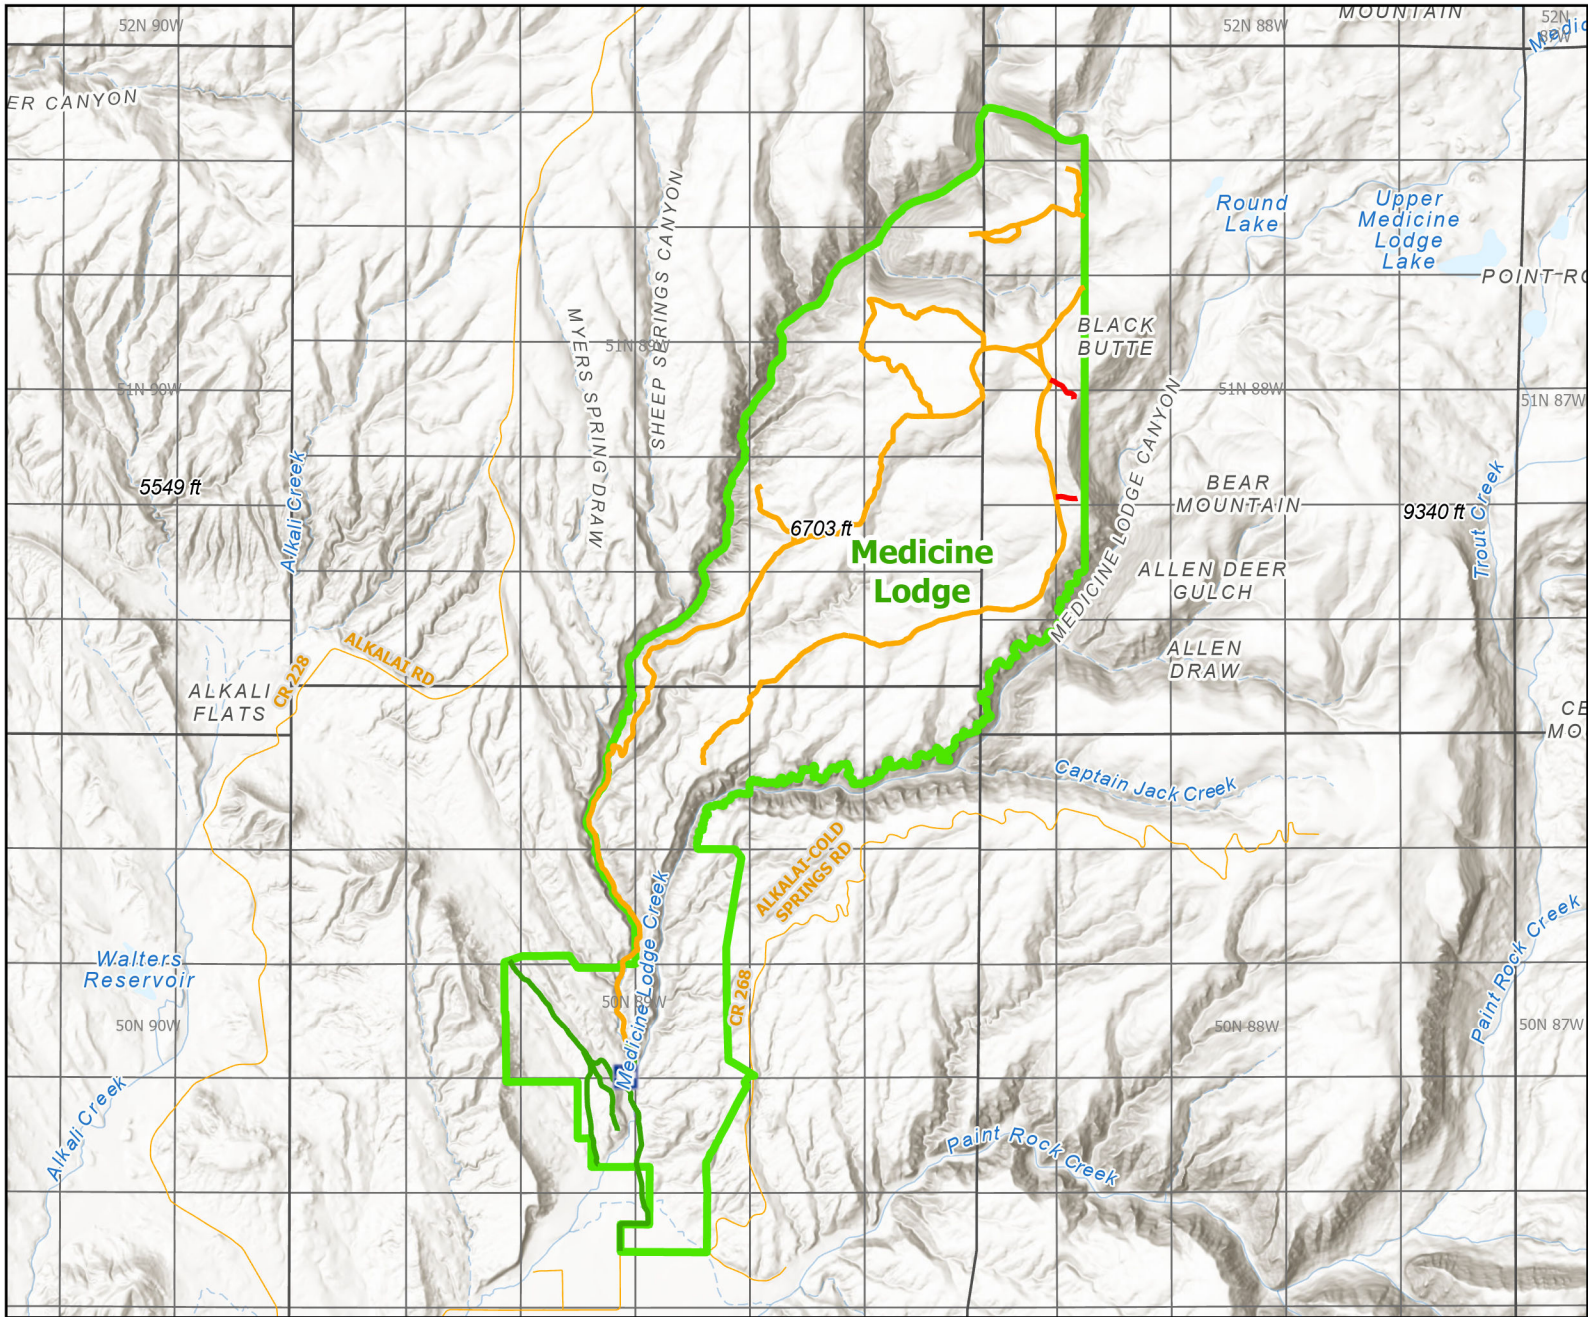

Medicine Lodge Wildlife Habitat Management Area

Recreation Options: Fishing, Hunting, Trapping, Camping, Hiking, Wildlife Viewing

Access Dates: THIS AREA OPENS TO FULL ACCESS AT 8:00AM June 1 - Dec. 31

Seasonal Closure: NO UNAUTHORIZED VEHICULAR TRAVEL January 1 - 8:00 AM June 1.

Access Exceptions:

Area Regulations: 14-day camping limit.

Shed Limitations:

Pheasant Release Dates:

This map is for visual use, assistance and general location only, does not represent a survey, and is not to be used for legal conveyance. Hunt Area boundaries are approximate, consult Game and Fish Hunting Regulations for descriptions and restrictions. Access to these private lands for any commercial activity must be gained by contacting the individual landowner(s) directly.