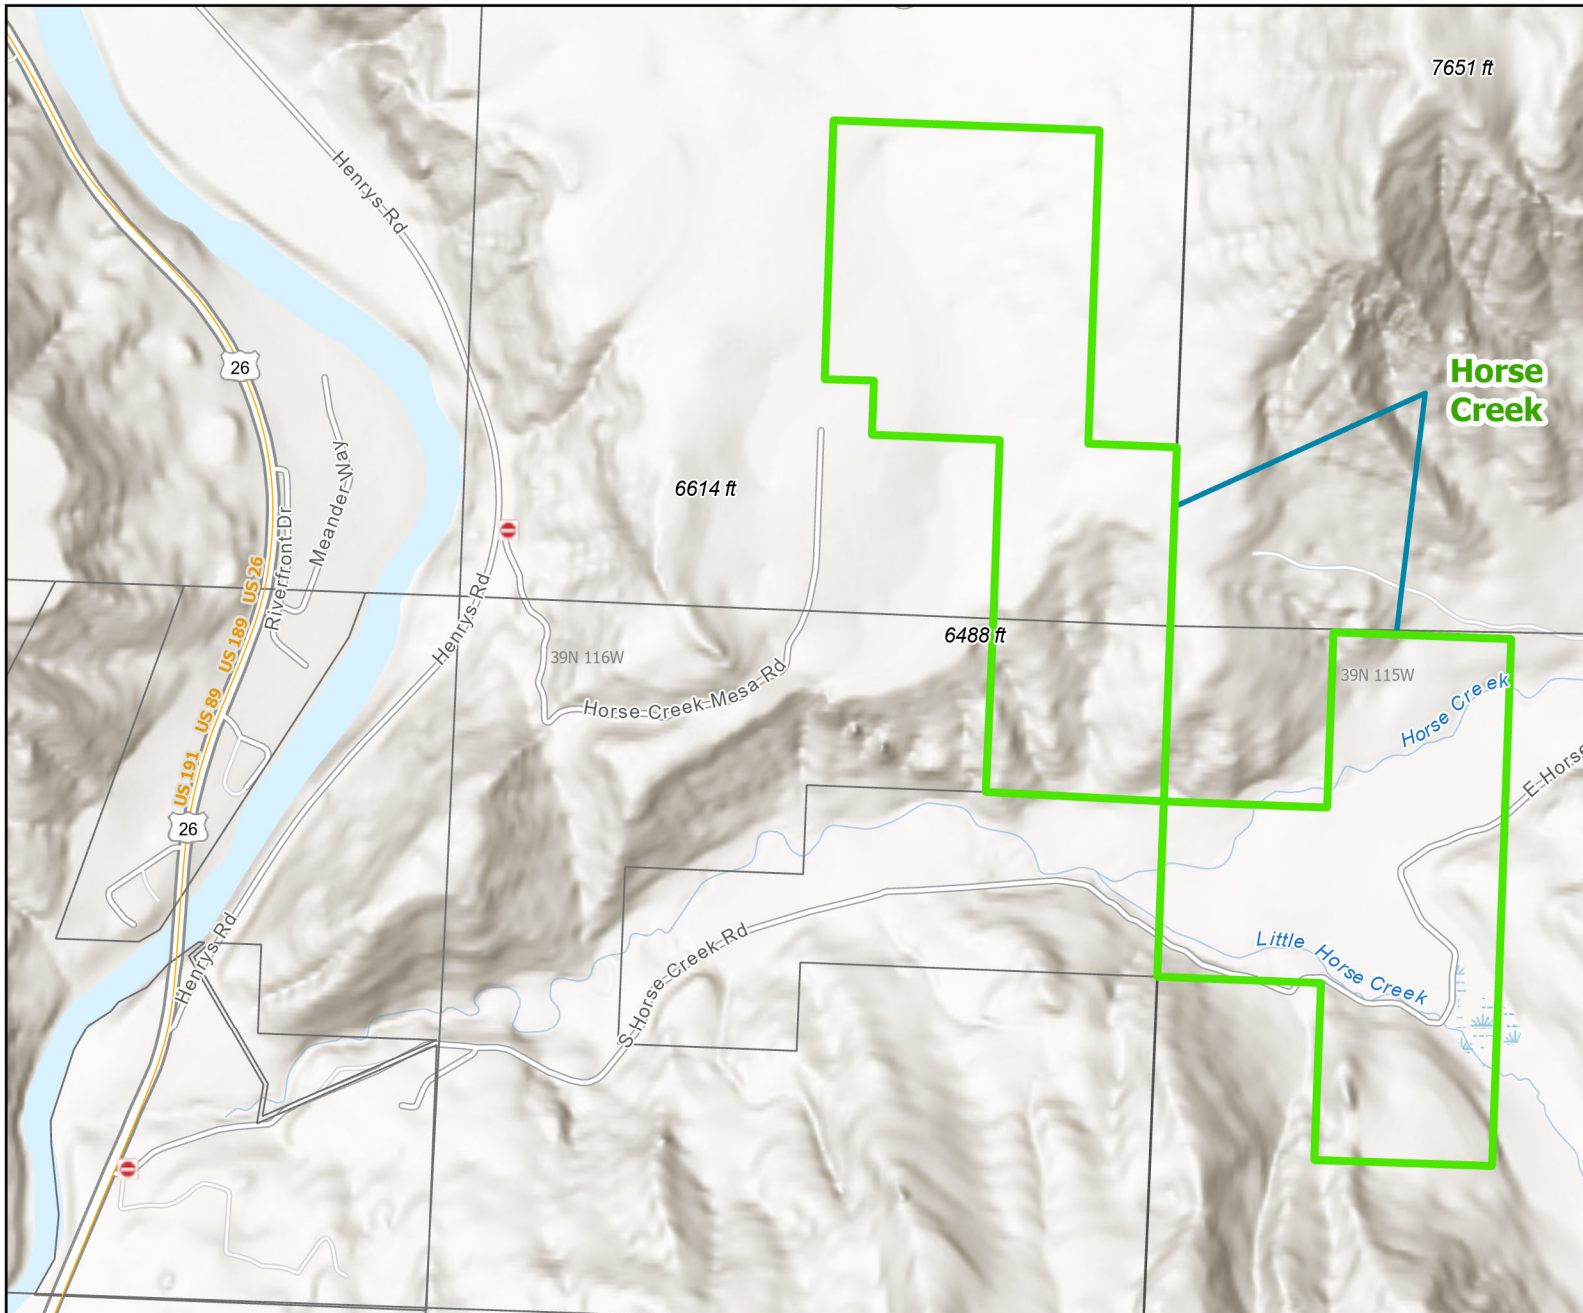

Horse Creek Wildlife Habitat Management Area

Recreation Options: Fishing, Hunting, Trapping, Hiking, Wildlife Viewing

Access Dates: May 1 at 6am - Dec 1

Seasonal Closure: Dec. 1 - May 1 at 6am

Access Exceptions:

Area Regulations: No human presence from Dec 1 - May 1 at 6am. No overnight camping, open fires or fireworks. Closed to unauthorized motor vehicles

Shed Limitations: No Collection of shed antlers or horns January 1-May 1 at 6:00 AM