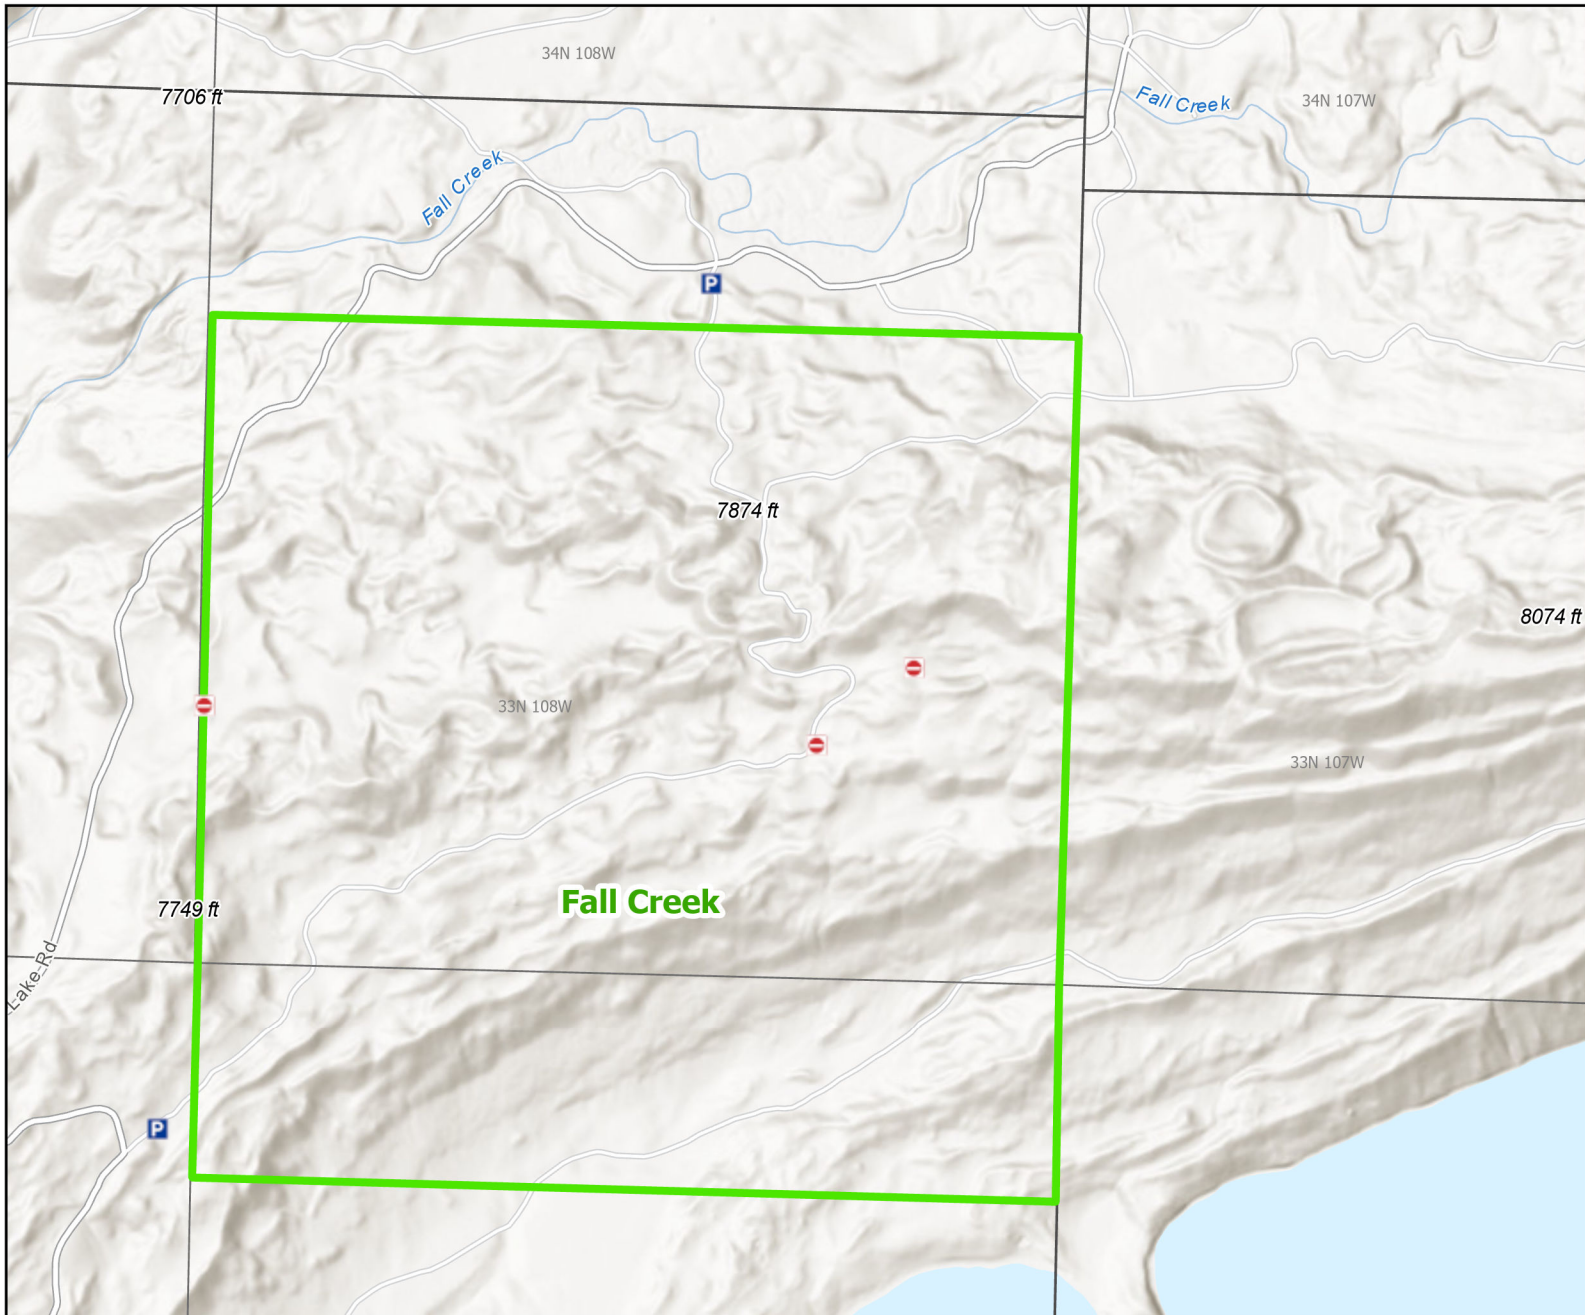

Fall Creek Wildlife Habitat Management Area

Recreation Options: Hunting, Trapping, Camping, Hiking, Wildlife Viewing

Access Dates: May 1 at 6am - Dec 1

Seasonal Closure: Dec 1- May 1 at 6am

Access Exceptions:

Area Regulations: No human presence Dec 1 - May 1 at 6am. 14 day camping limit. No open fires or fireworks. Travel restricted to roads marked with white arrows. Certified weed free hay required. Firewood cutting is prohibited

Shed Limitations: No Collection of shed antlers or horns January 1-May 1 at 6:00 AM

Pheasant Release Dates:

This map is for visual use, assistance and general location only, does not represent a survey, and is not to be used for legal conveyance. Hunt Area boundaries are approximate, consult Game and Fish Hunting Regulations for descriptions and restrictions. Access to these private lands for any commercial activity must be gained by contacting the individual landowner(s) directly.