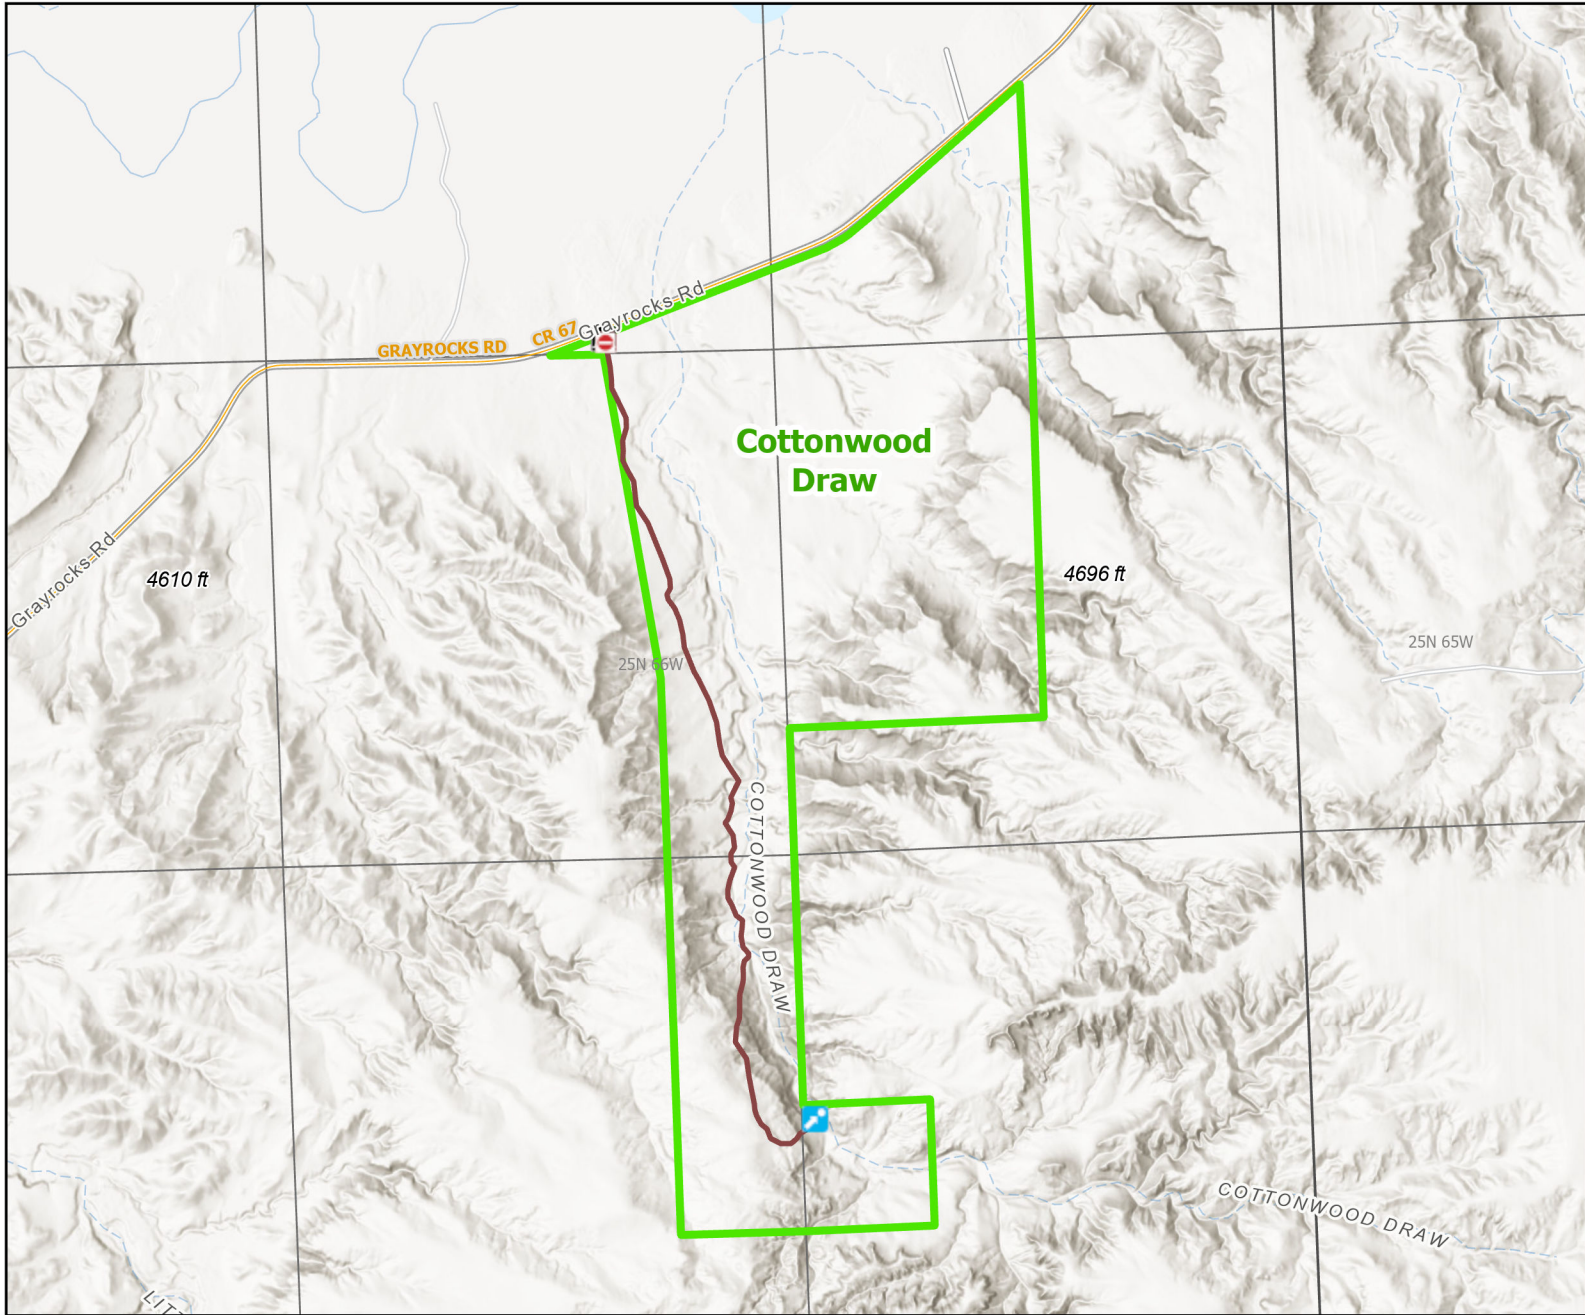

Cottonwood Draw Wildlife Habitat Management Area

Recreation Options: Hunting, Trapping, Camping, Hiking, Wildlife Viewing, Waterfall

Access Dates: Open year-round Open year round.

Seasonal Closure: Access limited to easement area marked with signs.

Access Exceptions: Access parking lot not plowed during winter.

Area Regulations: No Recreational Shooting, ORV use is prohibited, No off-road travel, No open fires or fireworks.

Shed Limitations:

Pheasant Release Dates:

This map is for visual use, assistance and general location only, does not represent a survey, and is not to be used for legal conveyance. Hunt Area boundaries are approximate, consult Game and Fish Hunting Regulations for descriptions and restrictions. Access to these private lands for any commercial activity must be gained by contacting the individual landowner(s) directly.