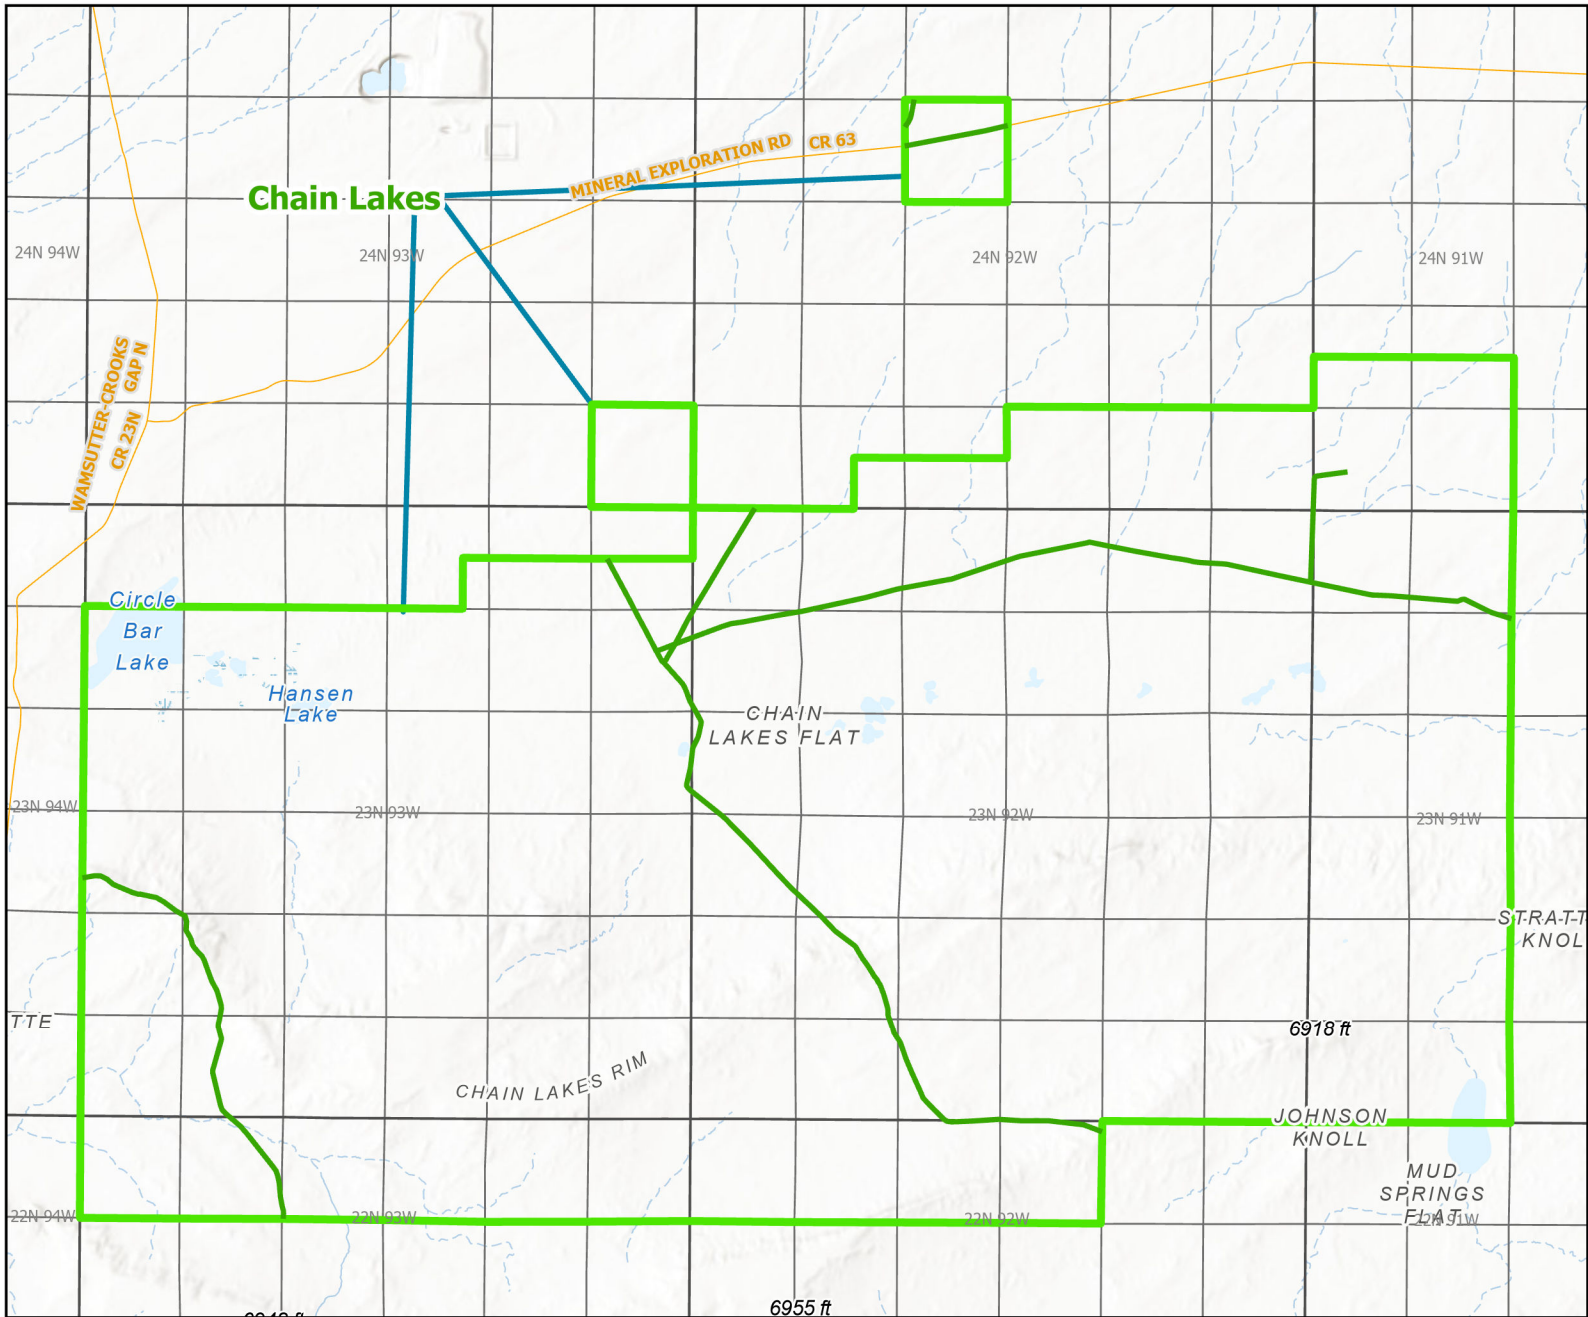

Chain Lakes Wildlife Habitat Management Area

Recreation Options: Hunting, Trapping, Camping, Hiking, Wildlife Viewing
 Access Dates: Open year-round
 Seasonal Closure:
 Access Exceptions:
 Area Regulations: 14 day camping limit
 Shed Limitations:
 Pheasant Release Dates:

This map is for visual use, assistance and general location only, does not represent a survey, and is not to be used for legal conveyance. Hunt Area boundaries are approximate, consult Game and Fish Hunting Regulations for descriptions and restrictions. Access to these private lands for any commercial activity must be gained by contacting the individual landowner(s) directly.