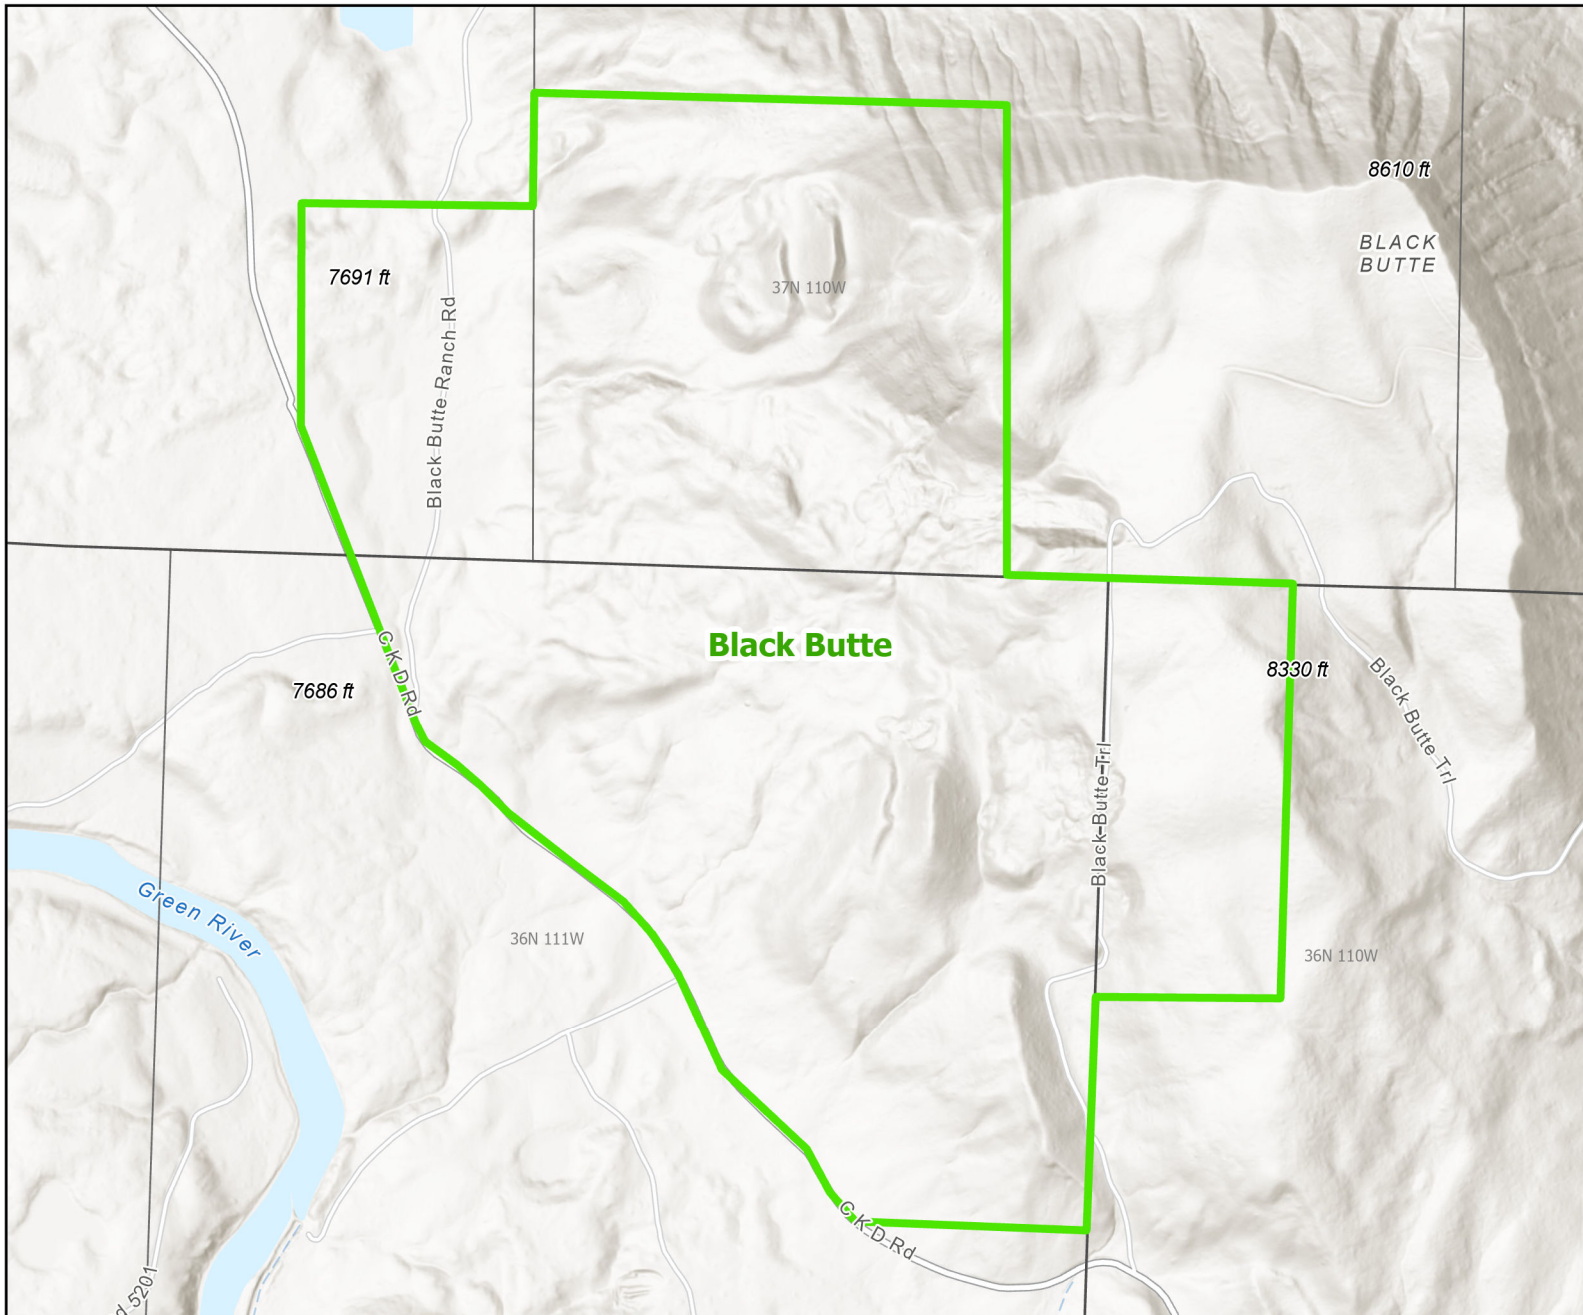

# Black Butte Wildlife Habitat Management Area

**Recreation Options:** Hiking, Wildlife Viewing

**Access Dates:** May 1 at 6am - Dec 1

**Seasonal Closure:** Dec 1- May 1 at 6am

**Access Exceptions:**

**Area Regulations:** No human presence from Dec 1 - May 1 at 6am. No hunting, camping, open fires or fireworks. Firewood cutting prohibited. CDK road closed to public. Pedestrian access through BLM land only

**Shed Limitations:** No Collection of shed antlers or horns January 1-May 1 at 6:00 AM

**Pheasant Release Dates:**

This map is for visual use, assistance and general location only, does not represent a survey, and is not to be used for legal conveyance. Hunt Area boundaries are approximate, consult Game and Fish Hunting Regulations for descriptions and restrictions. Access to these private lands for any commercial activity must be gained by contacting the individual landowner(s) directly.