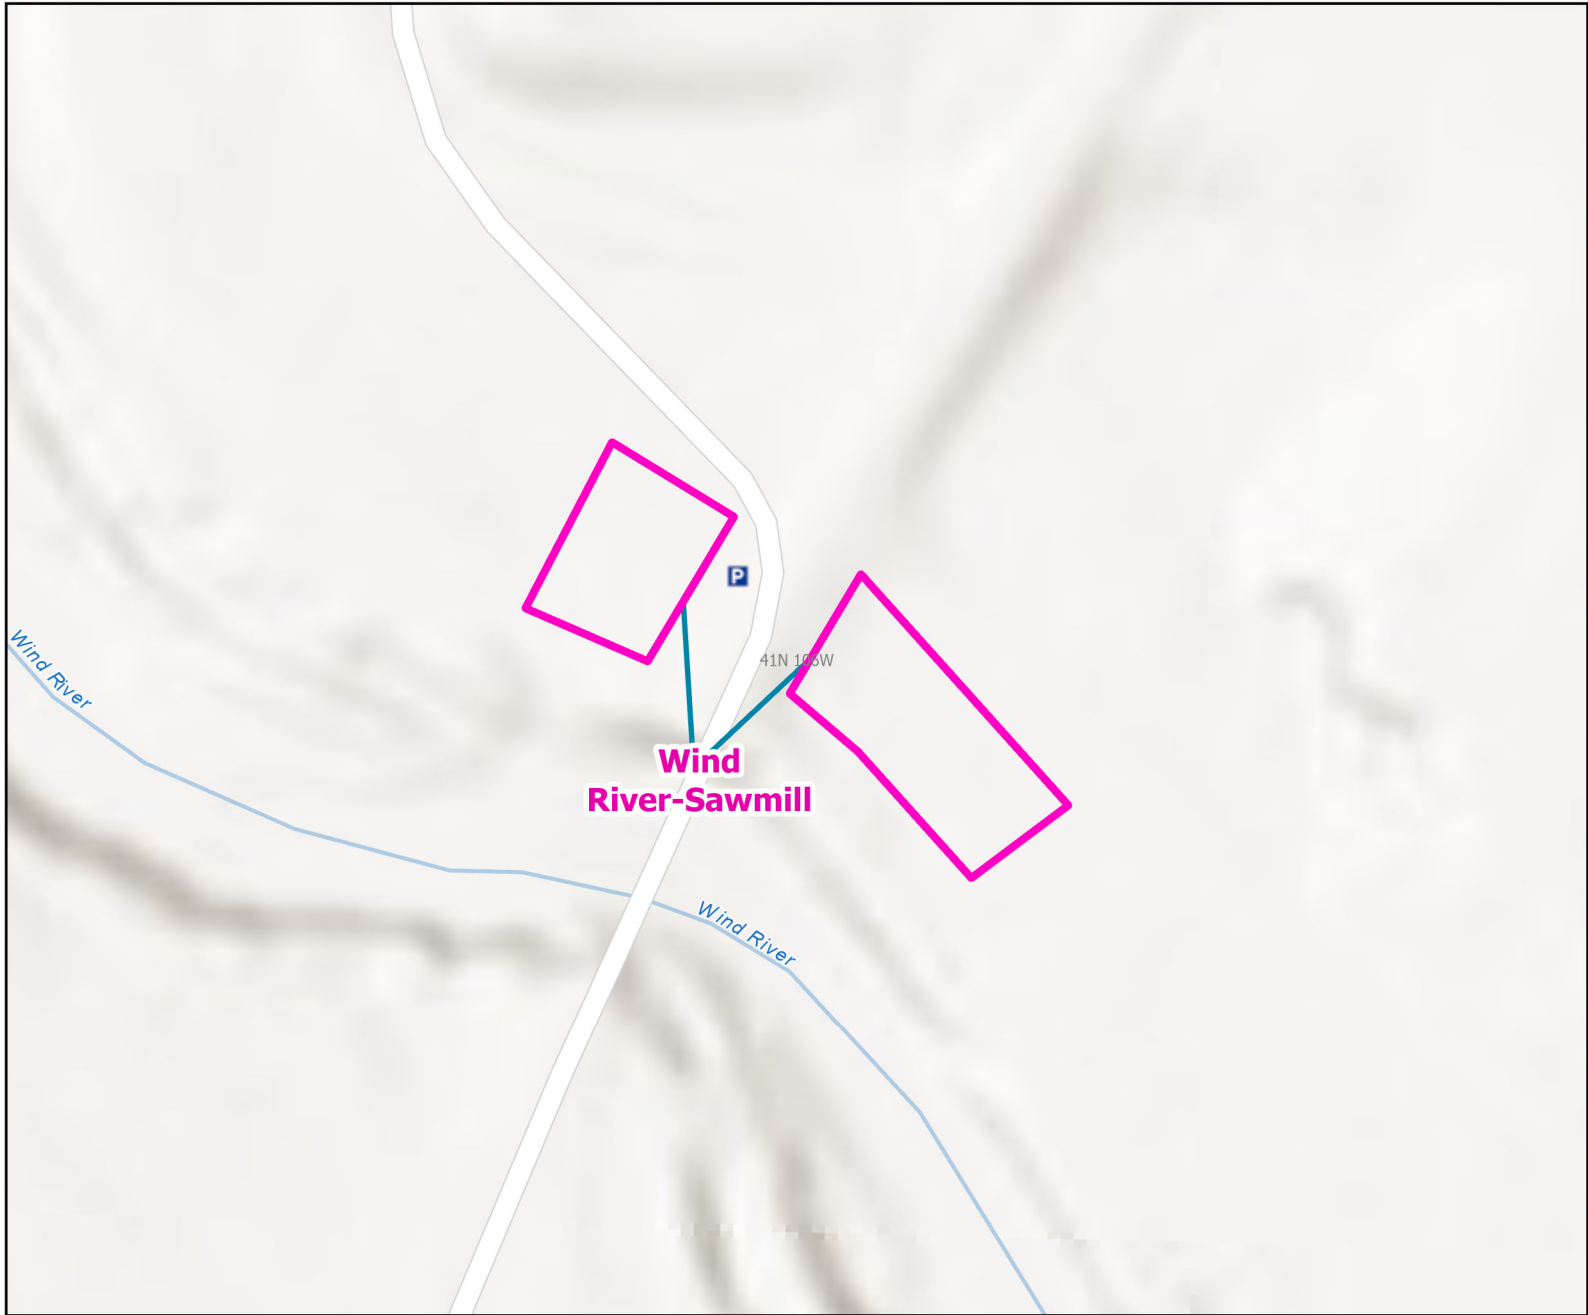

Wind River-Sawmill Public Access Area

Recreation Options: Fishing
 Access Dates: Open year round
 Seasonal Closure:
 Access Exceptions:
 Area Regulations:
 Shed Limitations:
 Pheasant Release Dates:

This map is for visual use, assistance and general location only, does not represent a survey, and is not to be used for legal conveyance. Hunt Area boundaries are approximate, consult Game and Fish Hunting Regulations for descriptions and restrictions. Access to these private lands for any commercial activity must be gained by contacting the individual landowner(s) directly.