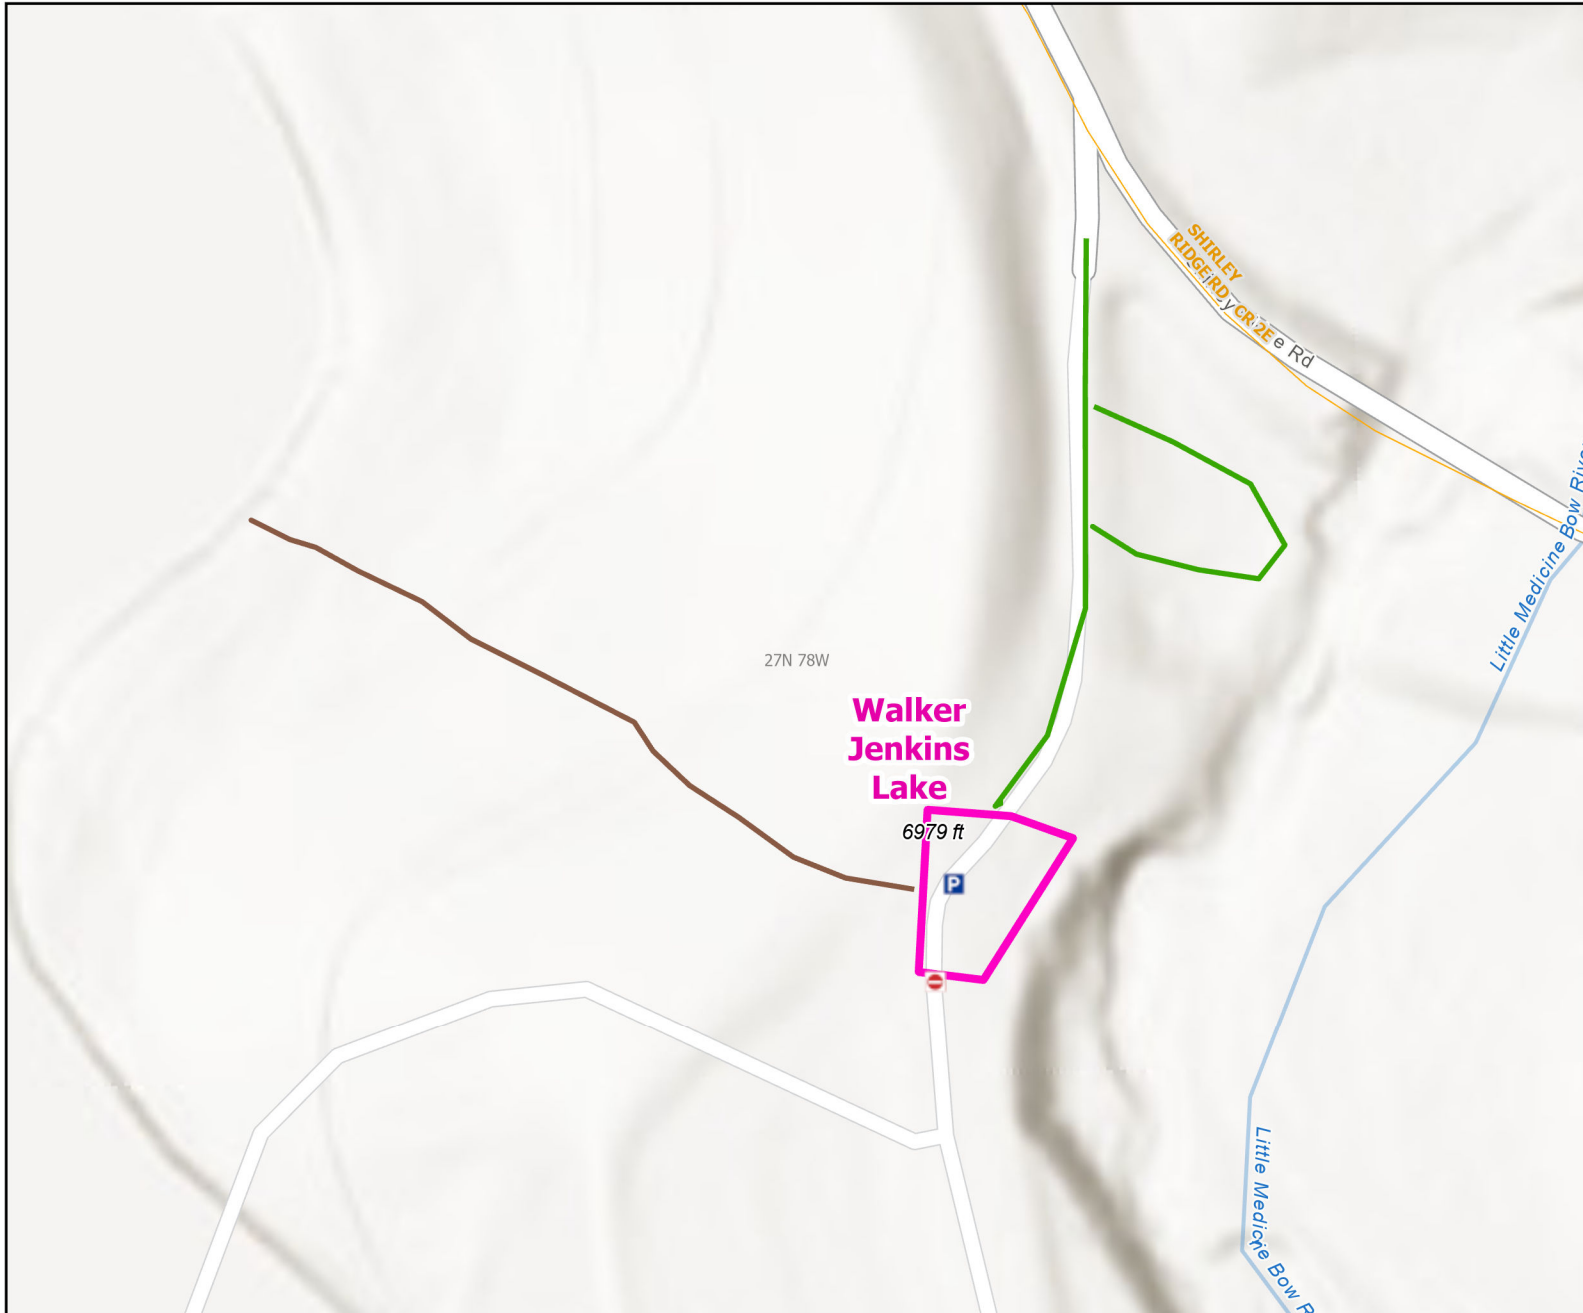

Walker Jenkins Lake Public Access Area

Recreation Options: Fishing, Boating

Access Dates: Open year round

Seasonal Closure:

Access Exceptions:

Area Regulations: No Overnight Camping, No Open Fires, No Fireworks. Access road and parking area are not plowed in winter. No ORV's. Internal Combustion Motors Prohibited.

Shed Limitations:

Pheasant Release Dates:

This map is for visual use, assistance and general location only, does not represent a survey, and is not to be used for legal conveyance. Hunt Area boundaries are approximate, consult Game and Fish Hunting Regulations for descriptions and restrictions. Access to these private lands for any commercial activity must be gained by contacting the individual landowner(s) directly.