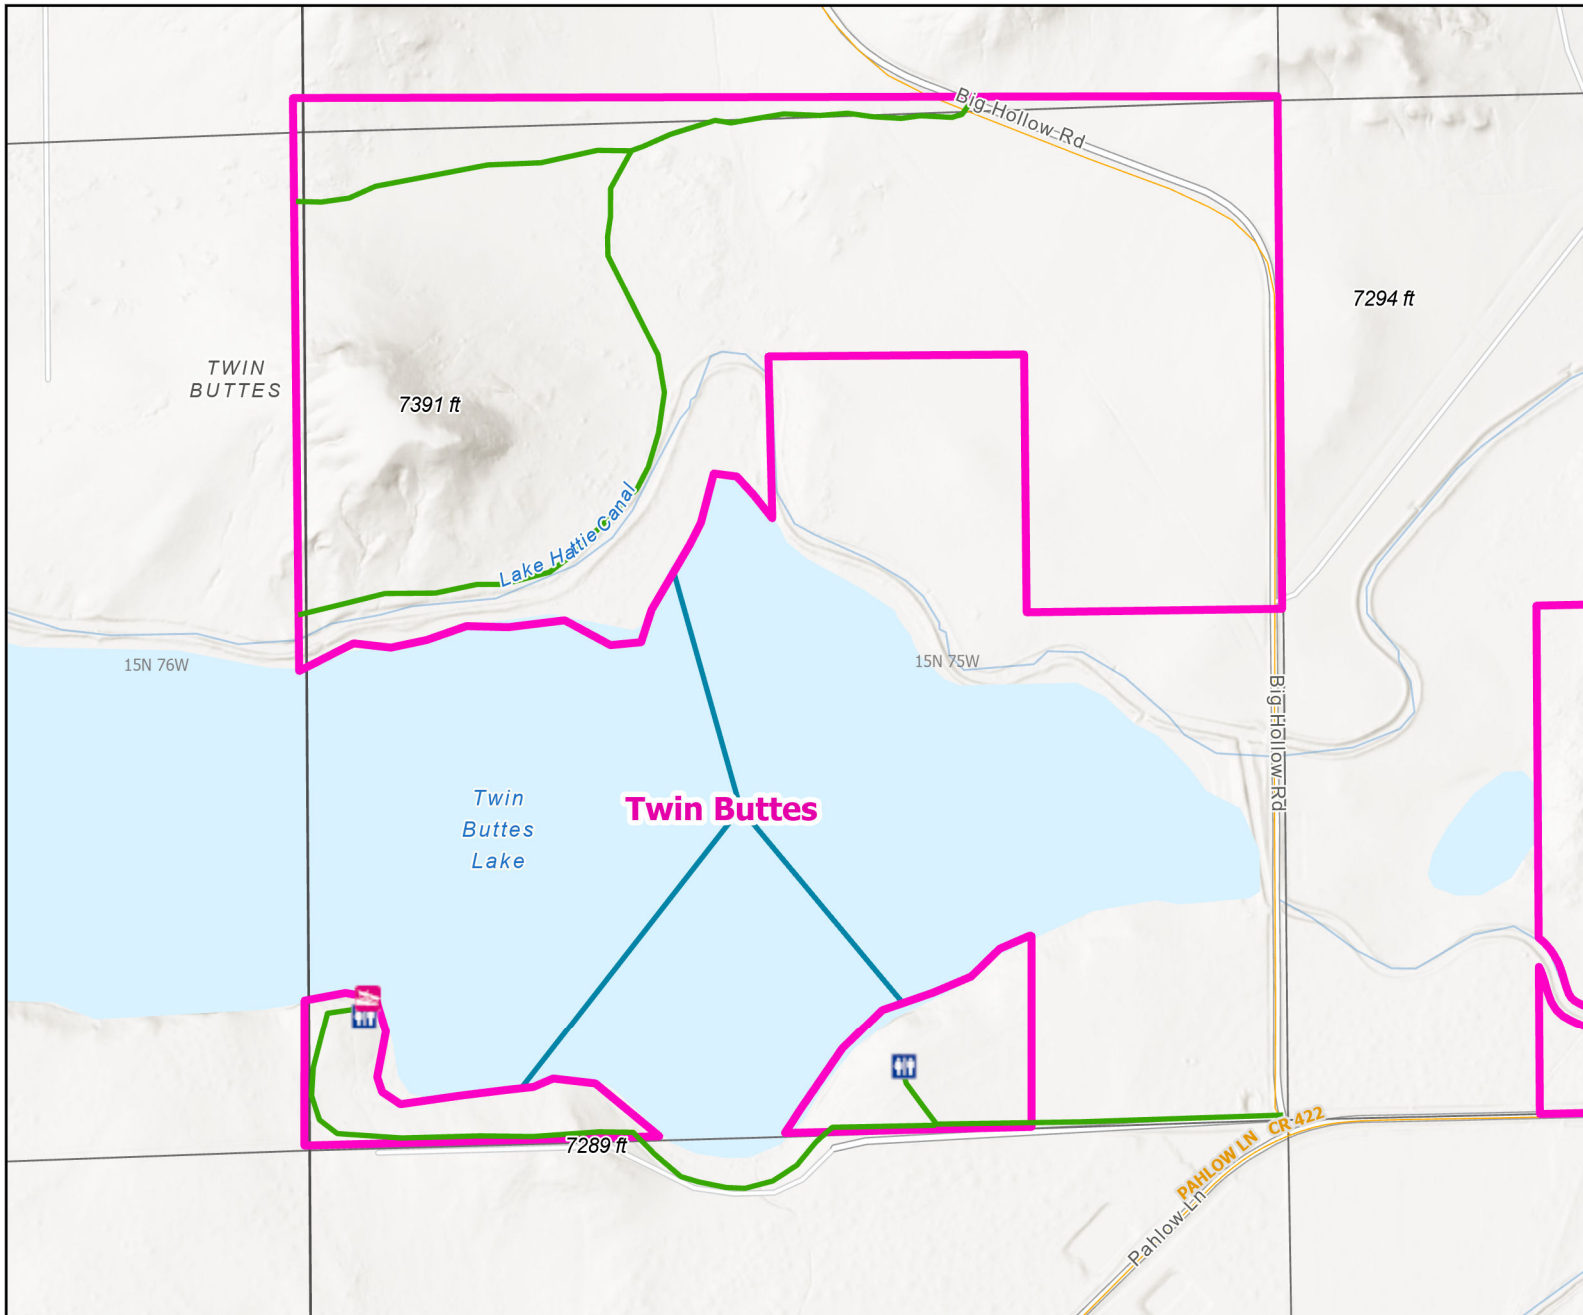

# Twin Buttes Public Access Area

**Recreation Options:** Fishing, Boating, Hunting, Camping  
**Access Dates:** Open year round  
**Seasonal Closure:**  
**Access Exceptions:**  
**Area Regulations:** Limited to easement area marked with signs Camping limit 5 days, Access road and parking not plowed during winter. No open Fires or Fireworks.  
**Shed Limitations:** No Collection of shed antlers or horns January 1-May 1 at 6:00 AM  
**Pheasant Release Dates:**

This map is for visual use, assistance and general location only, does not represent a survey, and is not to be used for legal conveyance. Hunt Area boundaries are approximate, consult Game and Fish Hunting Regulations for descriptions and restrictions. Access to these private lands for any commercial activity must be gained by contacting the individual landowner(s) directly.