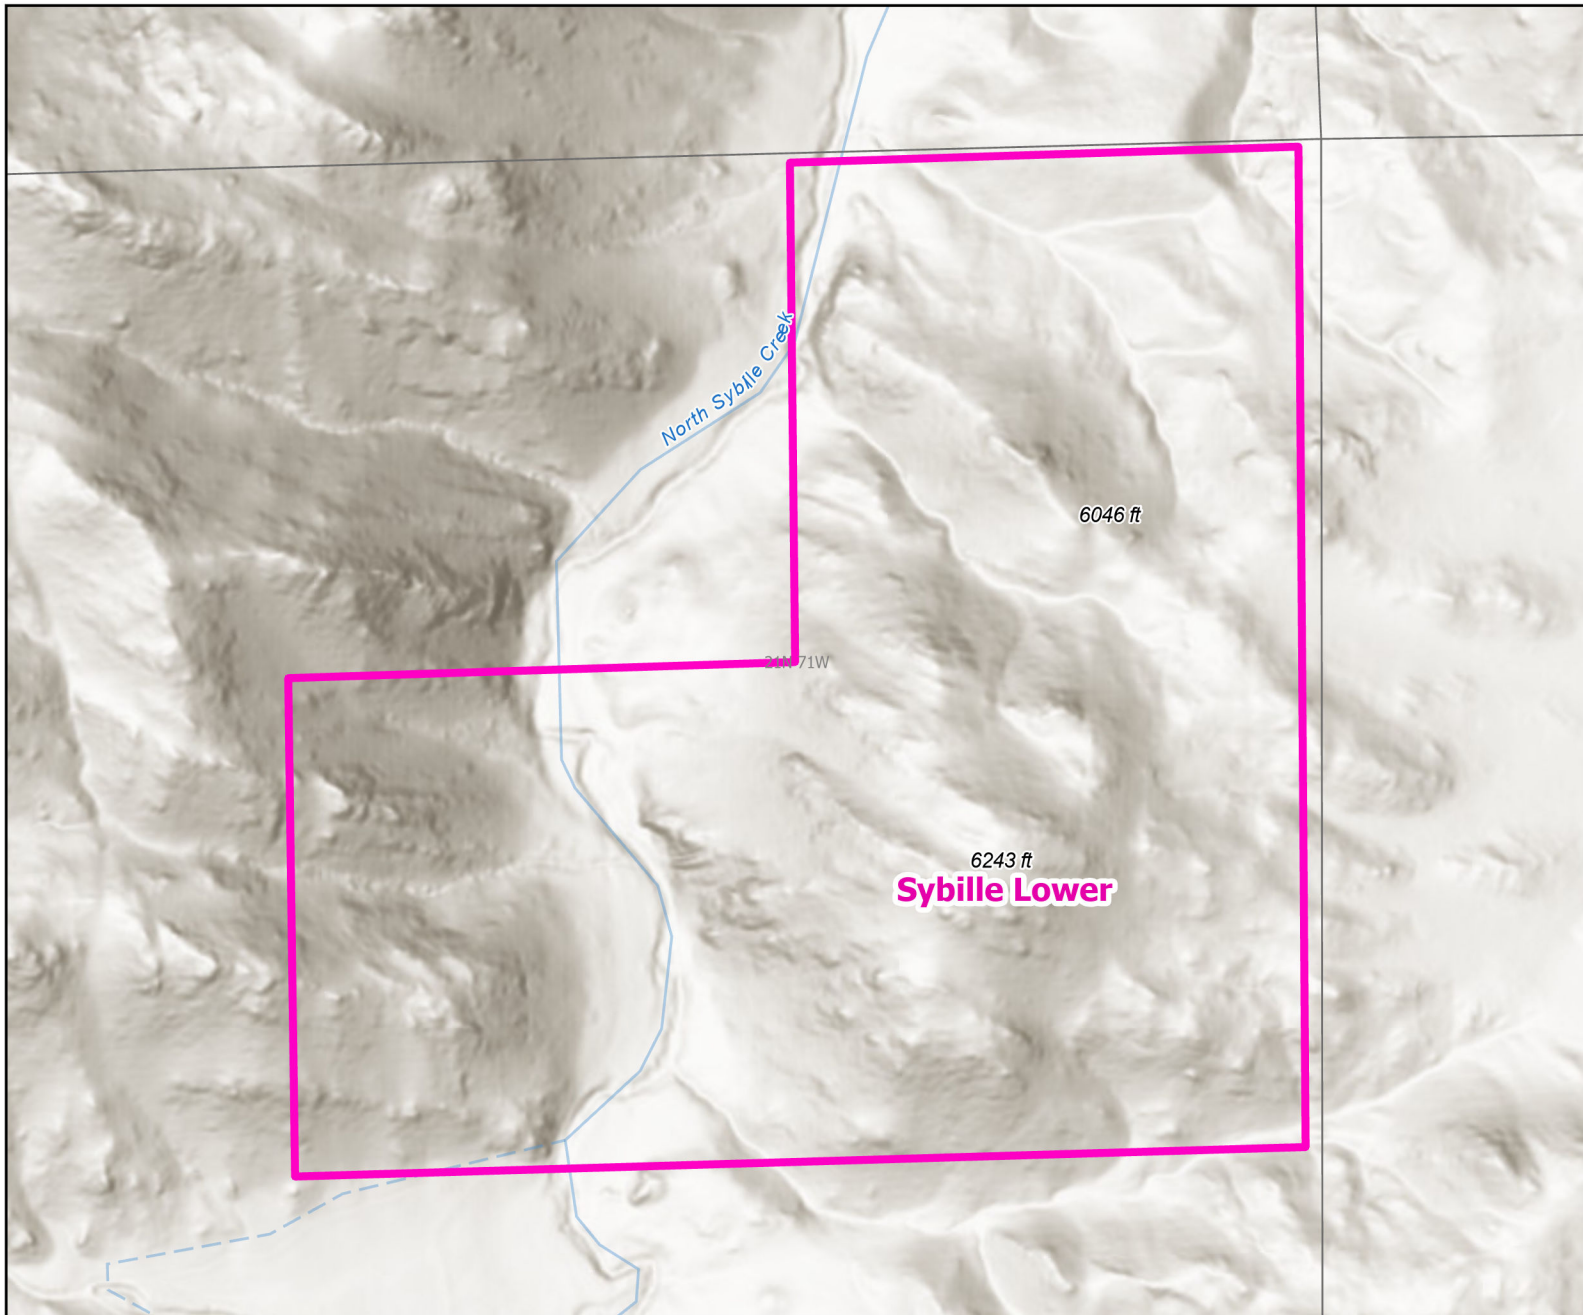

Sybillie Lower Public Access Area

Recreation Options: Fishing, Hiking
 Access Dates: Open year round
 Seasonal Closure:
 Access Exceptions:
 Area Regulations: Limited to WGFC lands marked with signs Access road and parking not plowed during winter. No Fireworks.
 Shed Limitations:
 Pheasant Release Dates:

This map is for visual use, assistance and general location only, does not represent a survey, and is not to be used for legal conveyance. Hunt Area boundaries are approximate, consult Game and Fish Hunting Regulations for descriptions and restrictions. Access to these private lands for any commercial activity must be gained by contacting the individual landowner(s) directly.