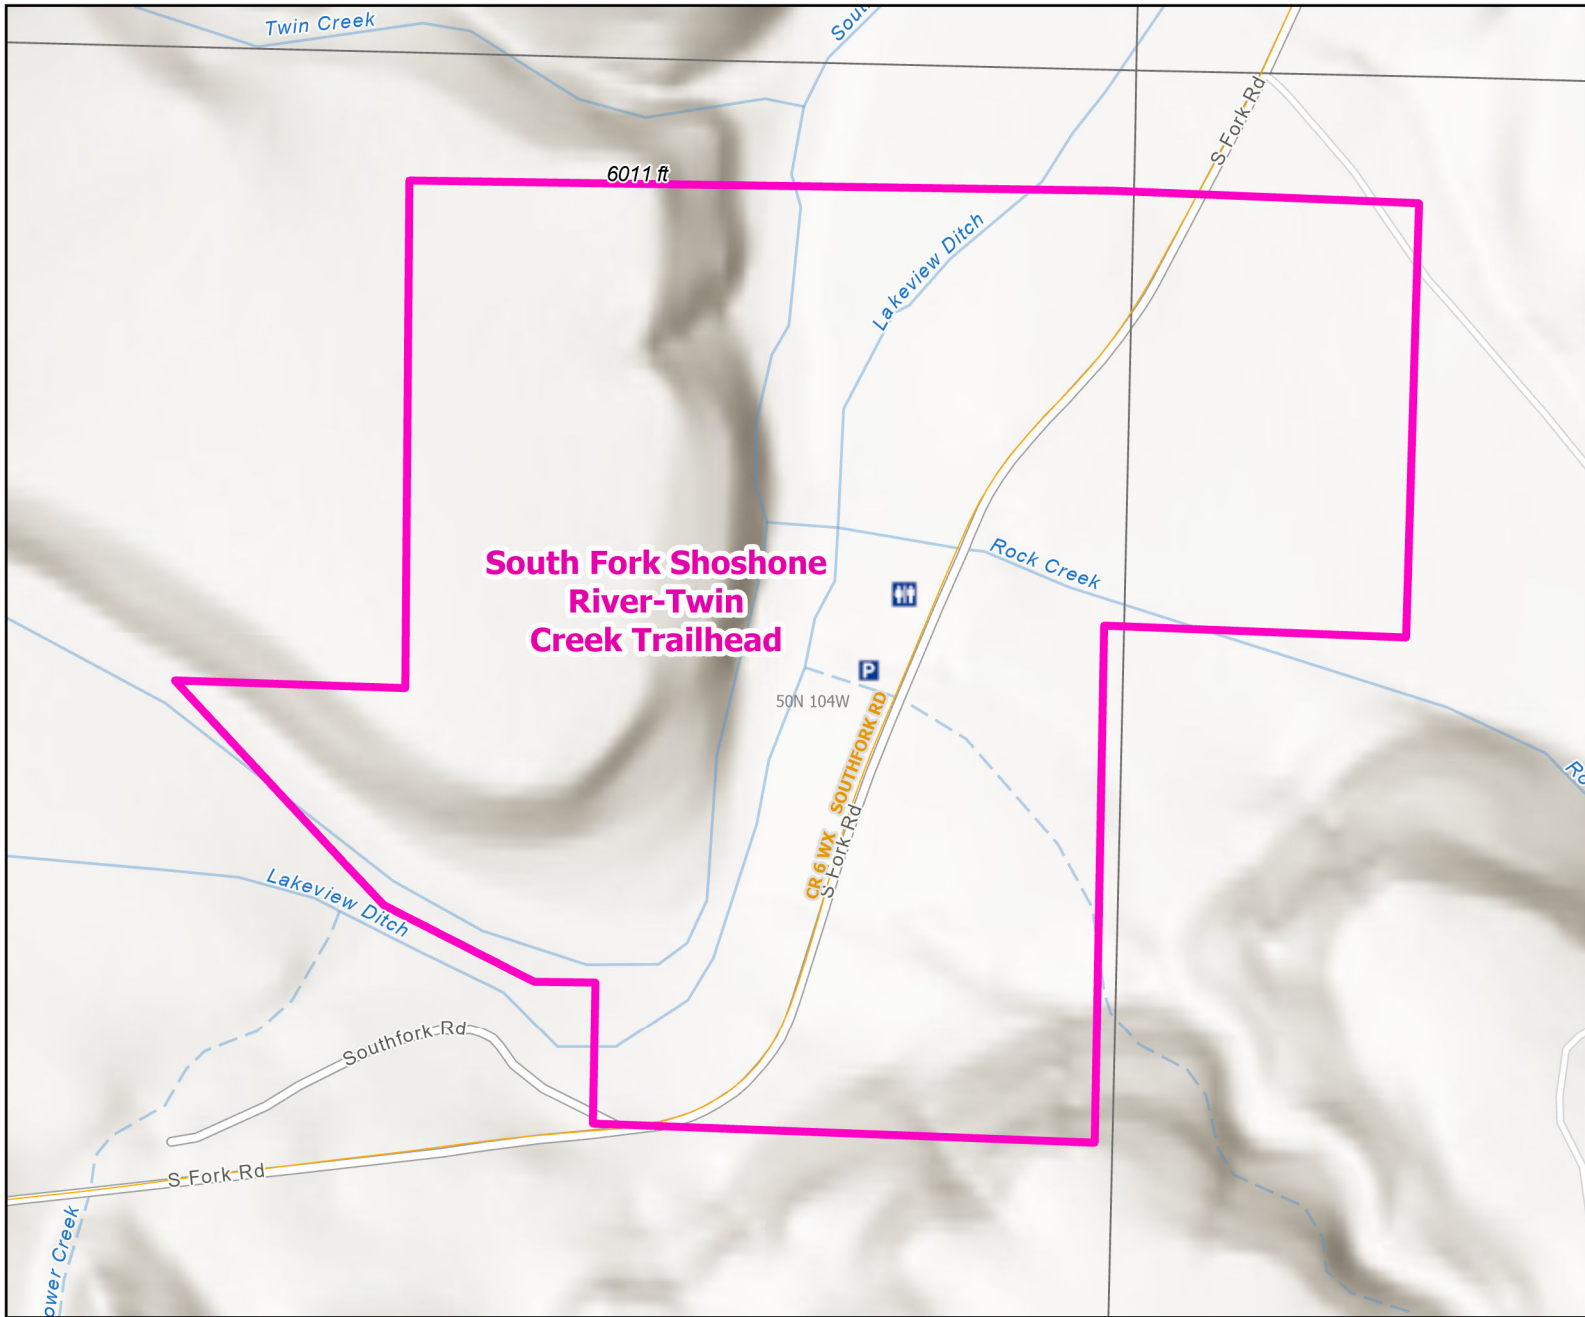

South Fork Shoshone River-Twin Creek Trailhead Public Access Area

Recreation Options: Fishing, Hunting, Hiking
 Access Dates: Open year round
 Seasonal Closure:
 Access Exceptions:
 Area Regulations:
 Shed Limitations:
 Pheasant Release Dates:

This map is for visual use, assistance and general location only, does not represent a survey, and is not to be used for legal conveyance. Hunt Area boundaries are approximate, consult Game and Fish Hunting Regulations for descriptions and restrictions. Access to these private lands for any commercial activity must be gained by contacting the individual landowner(s) directly.